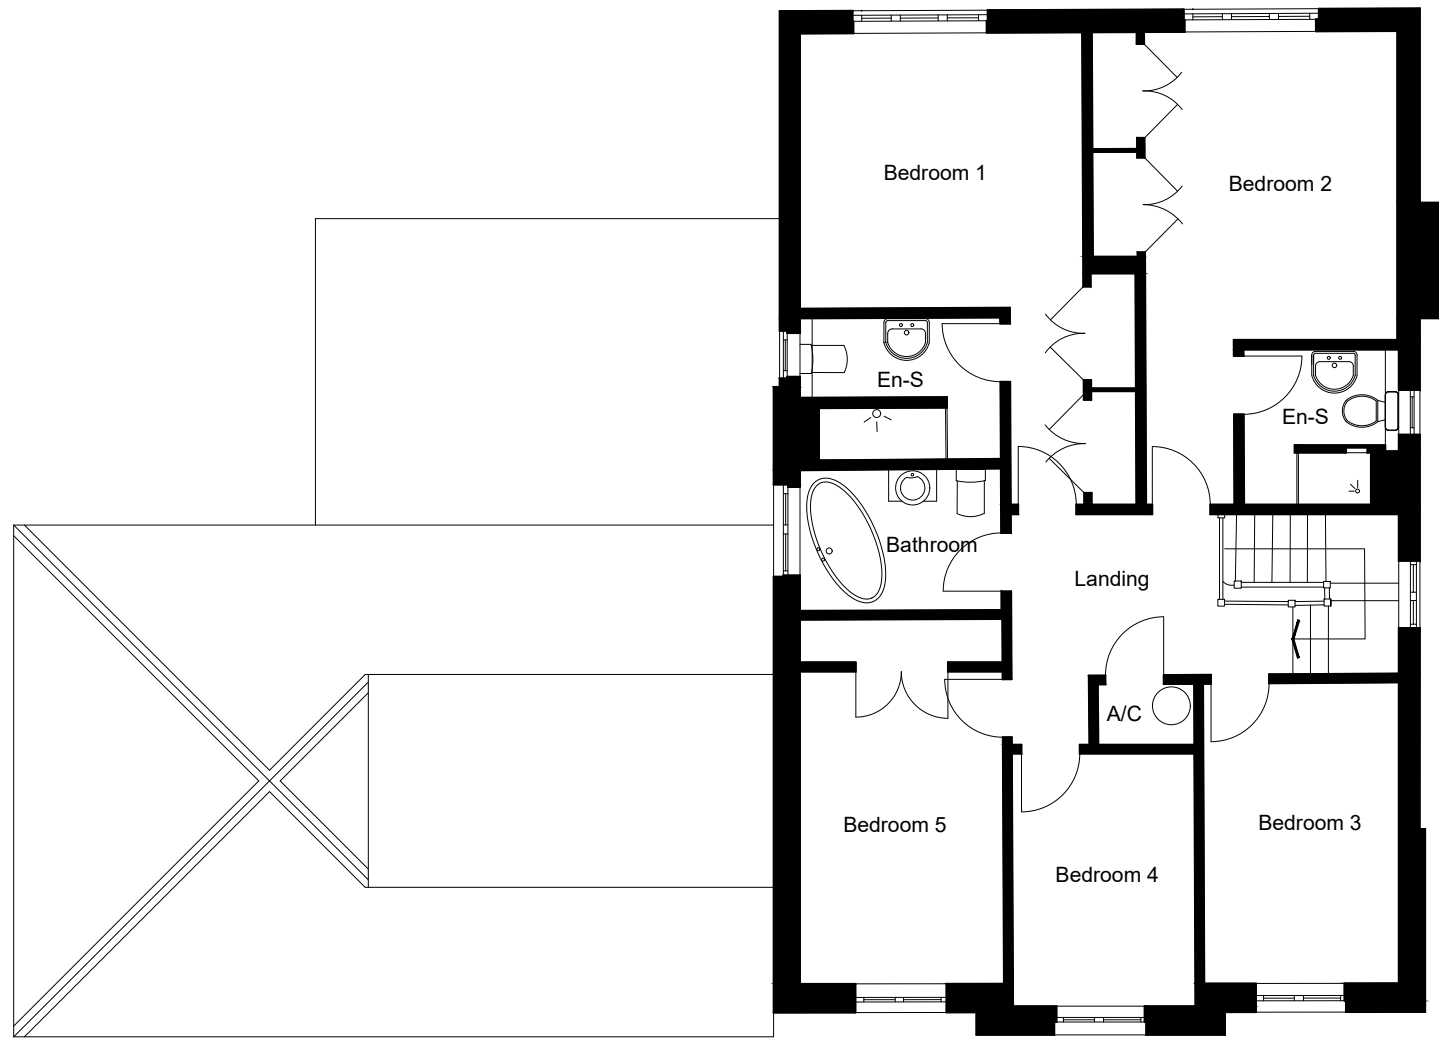

# Oakfield House, Kingswood. Maidstone. ME17 1LZ.

Existing First Floor & Roof Plans.

Existing First Floor Plan.

Existing Roof Plan.

## PLANNING DRAWING

Revision	Date	Details

**DRAWING SERVICES**  
**(HOUSEPLANS) LTD.**  
ARCHITECTURAL DESIGNERS  
enquiries@drawingservices.net

<b>Client:</b>	Mr. D. McNamara & Miss. N. Bennett.	
<b>Job:</b>	Oakfield House, Kingswood, Maidstone. ME17 1LZ	
<b>Drawing title:</b>	Existing First Floor & Roof Plans.	
<b>Drawing Number:</b> (Job number)	V8554 - PL - 04	<b>Revision:</b>
<b>Scale:</b>	1:100@A3	
<b>Date:</b>	MARCH 2023	