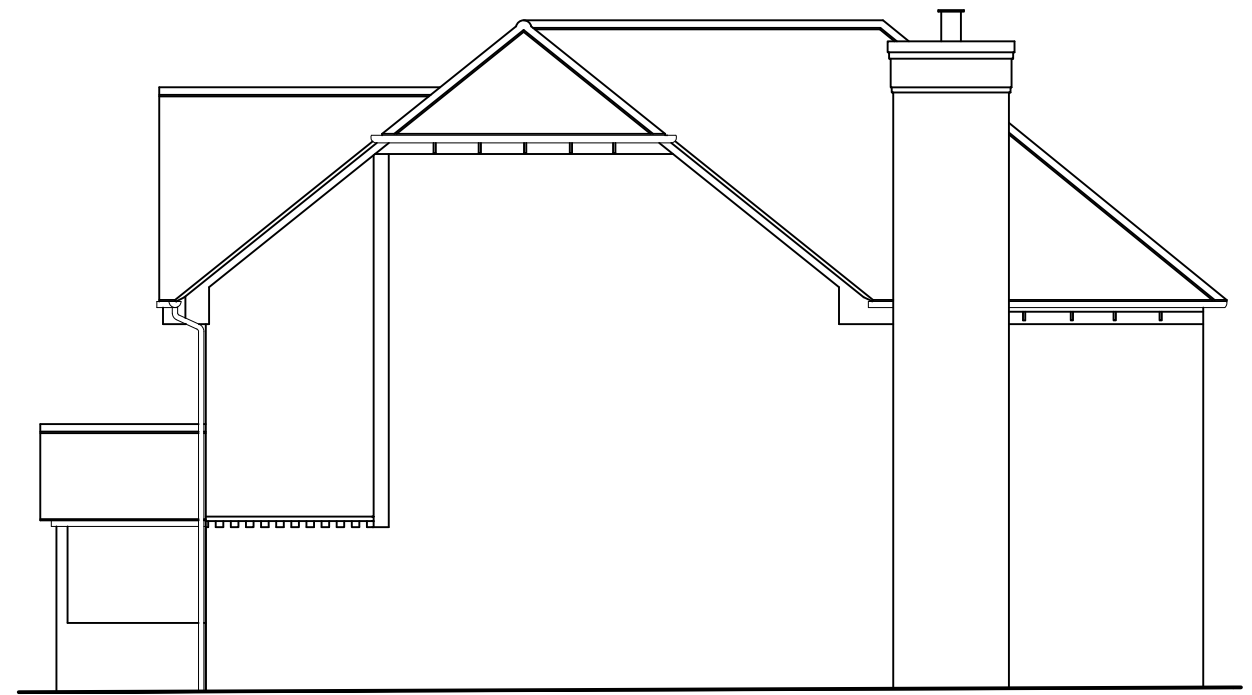

Oakfield House, Kingswood. Maidstone. ME17 1LZ.

Existing Side Elevations.

Existing (NE) Side Elevation.

Existing (SW) Side Elevation.

SOUTH-WEST ELEVATION
A (97.00m A.D.)

NORTH-EAST ELEVATION
A (97.00m A.D.)

JOB

PLANNING DRAWING

Revision	Date	Details

DRAWING SERVICES
(HOUSEPLANS) LTD.
ARCHITECTURAL DESIGNERS
enquiries@drawingservices.net

Client:	Mr. D. McNamara & Miss. N. Bennett.		
Job:	Oakfield House, Kingswood, Maidstone. ME17 1LZ		
Drawing title:	Existing Side Elevations.		
Drawing Number: (Job number)	V8554 - PL - 08	Revision:	
Scale:	1:100@A3		
Date:	MARCH 2023		