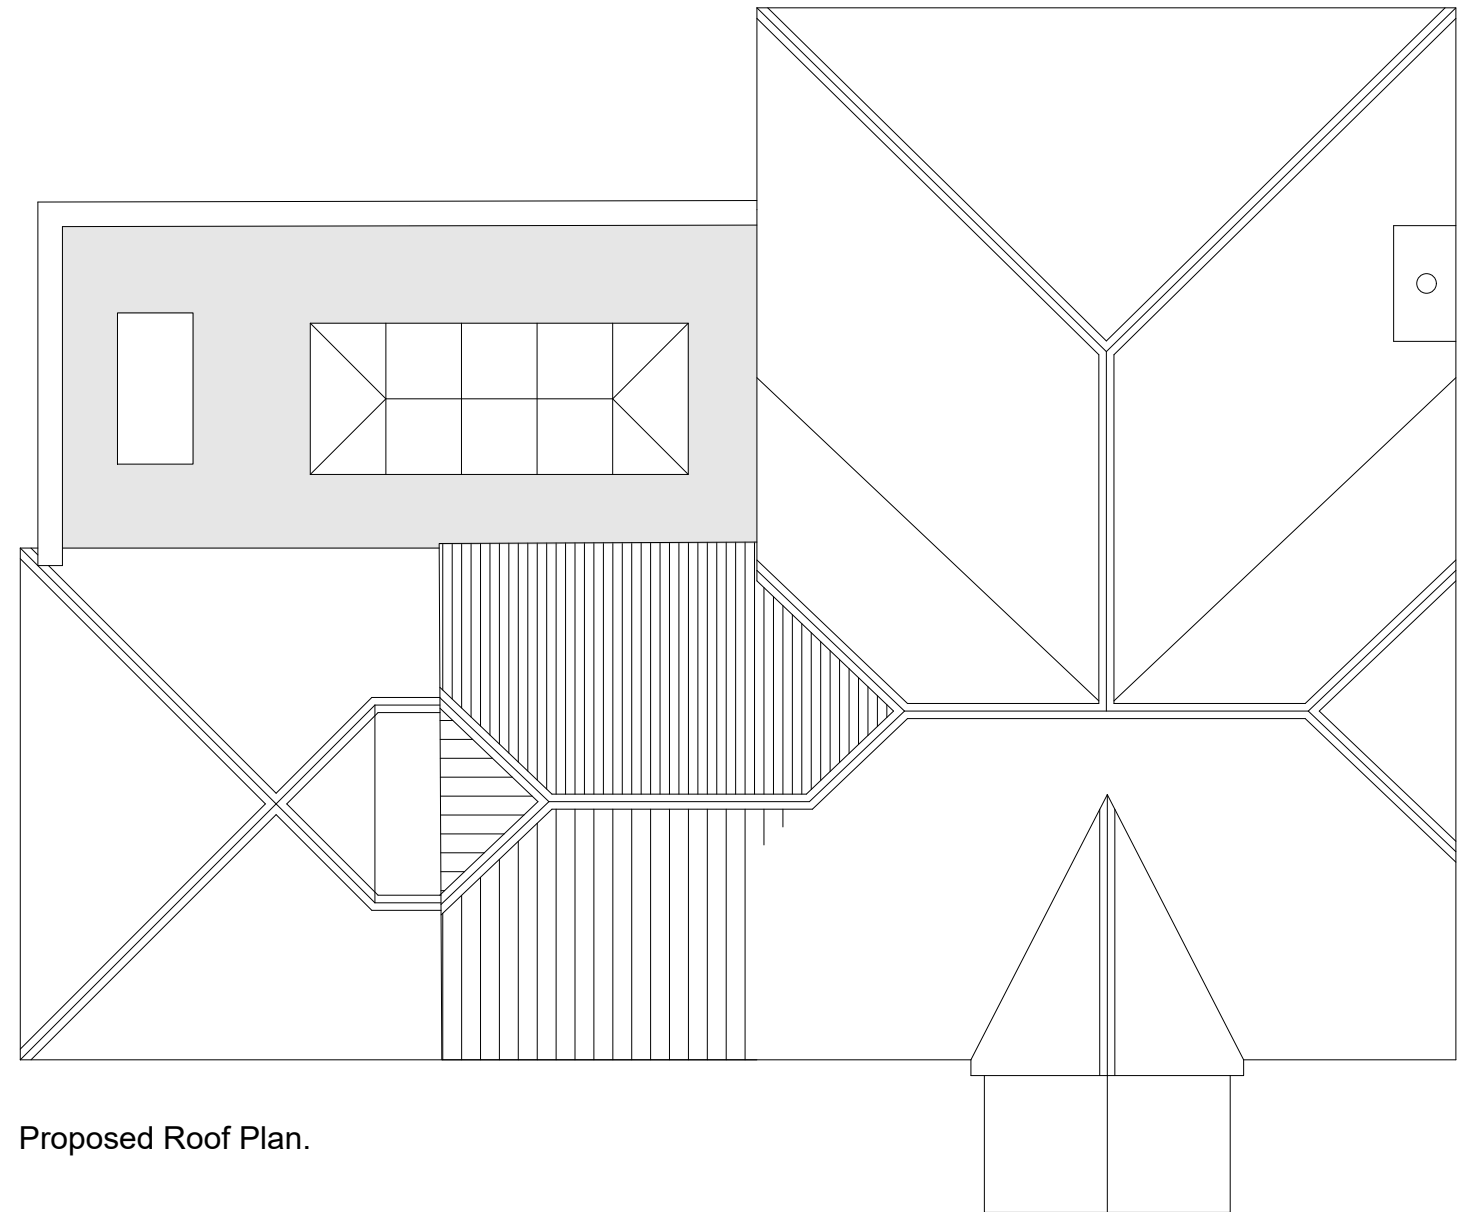

Oakfield House, Kingswood. Maidstone. ME17 1LZ.

Proposed First Floor & Roof Plans.

Proposed First Floor Plan.

Proposed Roof Plan.

PLANNING DRAWING

| Revision | Date | Details |
|----------|------|---------|
| | | |
| | | |
| | | |
| | | |
| | | |

DRAWING SERVICES
(HOUSEPLANS) LTD.
ARCHITECTURAL DESIGNERS
enquiries@drawingservices.net

| | | |
|--|--|------------------|
| Client: | Mr. D. McNamara & Miss. N. Bennett. | |
| Job: | Oakfield House, Kingswood, Maidstone. ME17 1LZ | |
| Drawing title: | Proposed First Floor & Roof Plans. | |
| Drawing Number: (Job number) | V8554 - PL - 11 | Revision: |
| Scale: | 1:100@A3 | |
| Date: | MARCH 2023 | |