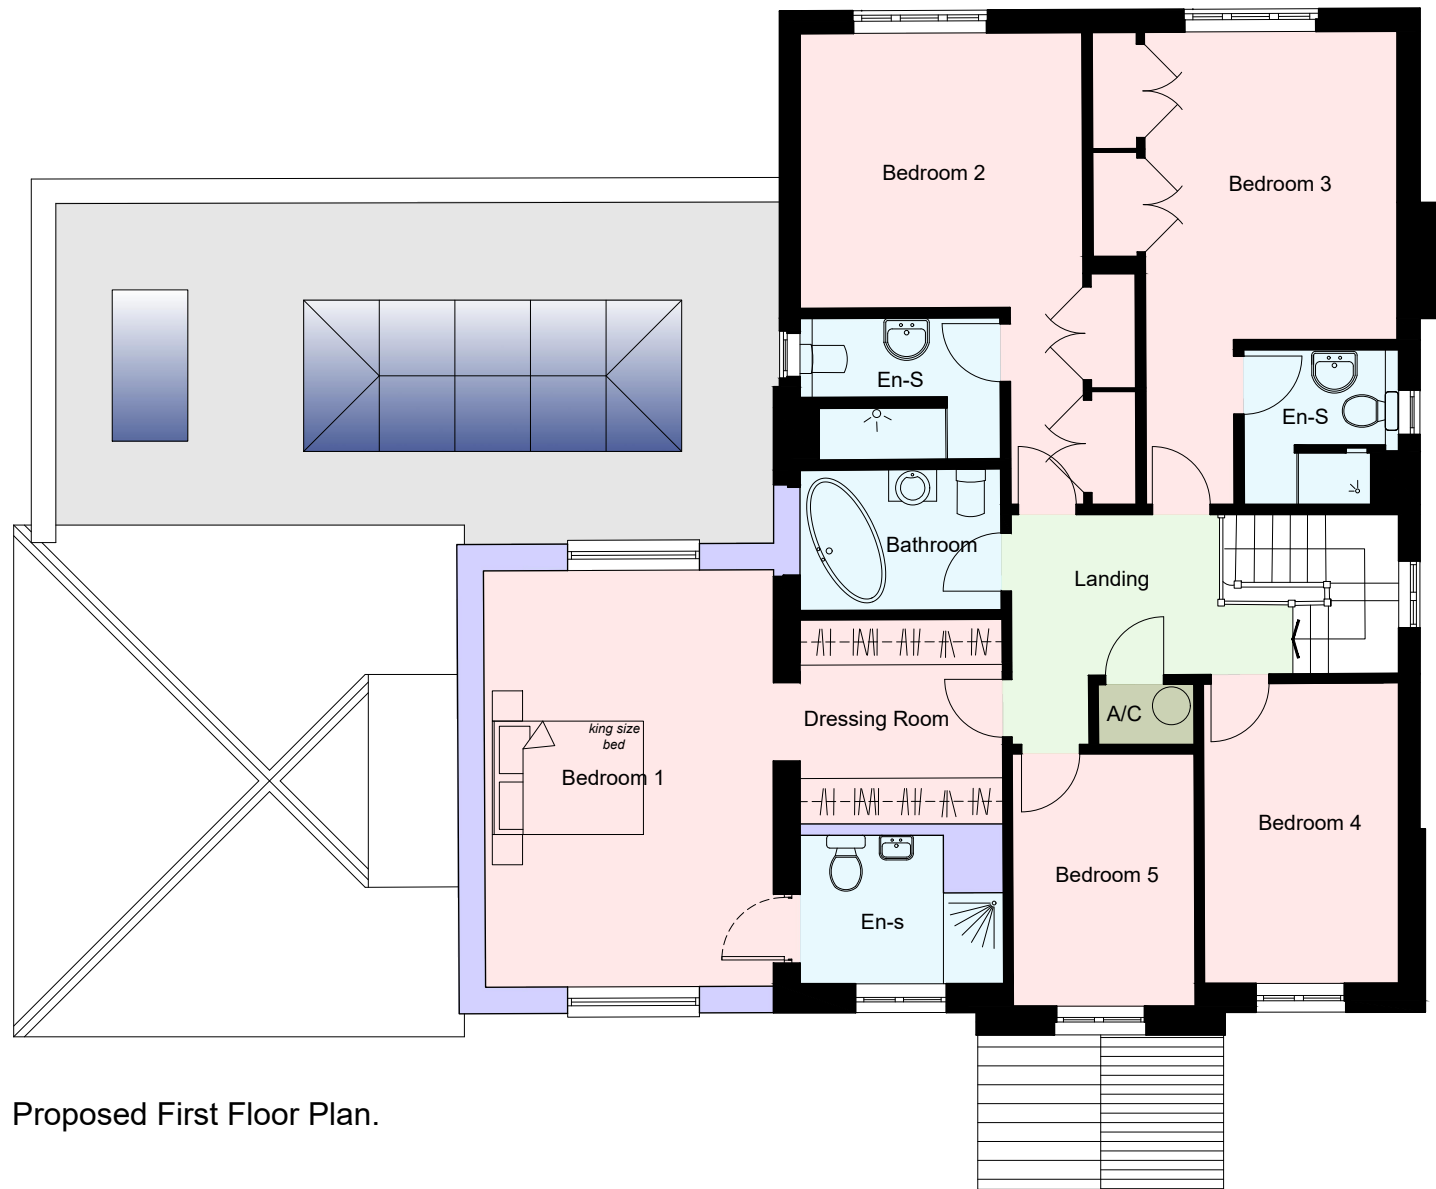

Oakfield House, Kingswood. Maidstone. ME17 1LZ.

Proposed First Floor & Roof Plans.

Proposed First Floor Plan.

Proposed Roof Plan.

PLANNING DRAWING

| Revision | Date | Details |
|----------|------|---------|
| | | |
| | | |
| | | |
| | | |
| | | |

DRAWING SERVICES
(HOUSEPLANS) LTD.
ARCHITECTURAL DESIGNERS
enquiries@drawingservices.net

| | | |
|--|--|------------------|
| Client: | Mr. D. McNamara & Miss. N. Bennett. | |
| Job: | Oakfield House, Kingswood, Maidstone. ME17 1LZ | |
| Drawing title: | Proposed First Floor & Roof Plans. | |
| Drawing Number: (Job number) | V8554 - PL - 11 | Revision: |
| Scale: | 1:100@A3 | |
| Date: | MARCH 2023 | |