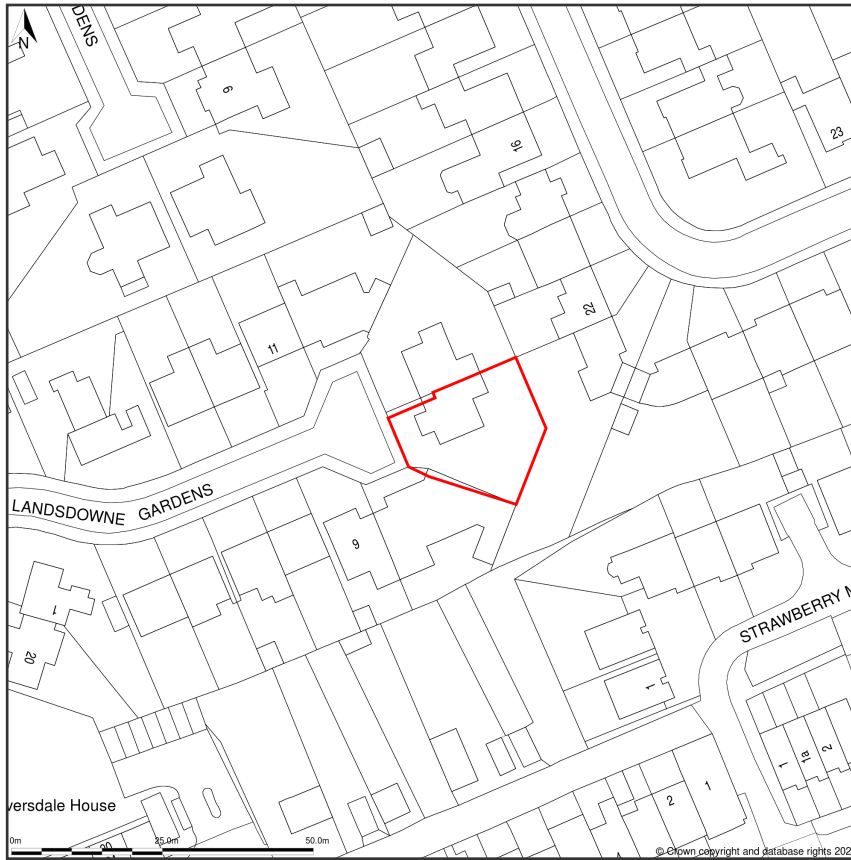

8, Lansdowne Gardens, Stakeford, Northumberland, NE62 5LF

Location Plan shows area bounded by: 426410.07, 585495.09 426551.49, 585636.51 (at a scale of 1:1250), OSGridRef: NZ26488556. The representation of a road, track or path is no evidence of a right of way. The representation of features as lines is no evidence of a property boundary.

Produced on 14th Apr 2023 from the Ordnance Survey National Geographic Database and incorporating surveyed revision available at this date. Reproduction in whole or part is prohibited without the prior permission of Ordnance Survey. © Crown copyright 2023. Supplied by www.buyaplan.co.uk a licensed Ordnance Survey partner (100053143). Unique plan reference: #00813011-A7C2FE.