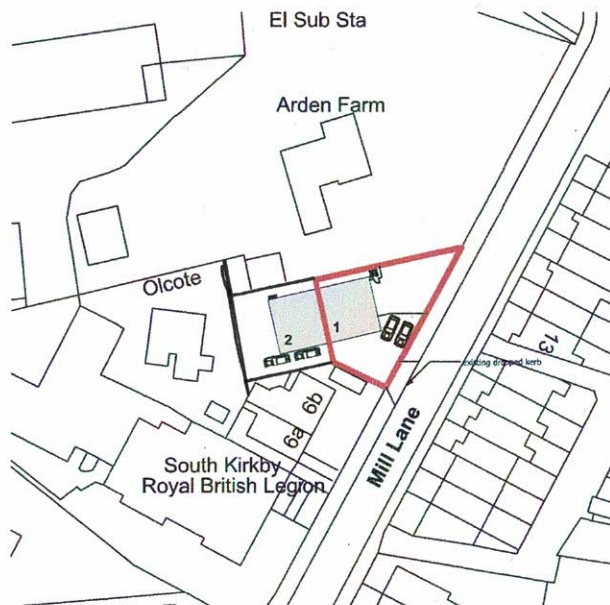

N

Alan Robinson
Chartered Architect BA Dip Arch RIBA, BSc (Hons)PM
2 Gawber Road, Barnsley S75 2AF
Tel/Fax 01226 286066 Mob 07947808933

Drawing Name

Site Plan

Joys Hall - Unit 1
Mill Lane
South Kirkby
WF9 3HG

Drawing Scale: 1/1250

Rev: #Rev: