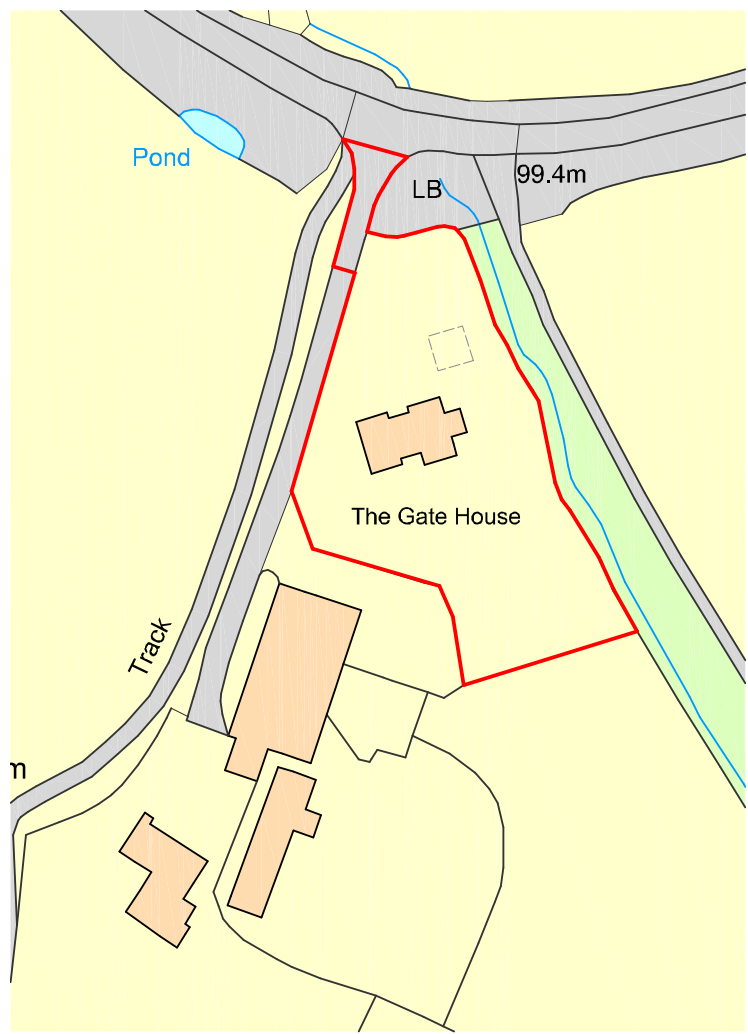

Schedule of Revisions			
Rev:	Description:	Date:	Initial:
A	Carriage rotated	25,04,23	

Ordnance Survey, (c) Crown Copyright 2022. All rights reserved. Licence number 100022432

Client:
Ian Redmile

Project:
The Gatehouse Thaxted Road, Debden CB11 3LS

Drawing:
Site and Location Plan

Scale:
As indicated @ A3 1:1250 1:500

Drawn by: Checked By: Revision:
A

Drawing No:
173 - 01

THIS DRAWING IS A COPYRIGHT
All dimensions to be checked on site or in the workshop before work commences.
Only figured dimensions to be worked to. Any discrepancies to be reported to CANNON
Architectural Design Ltd.