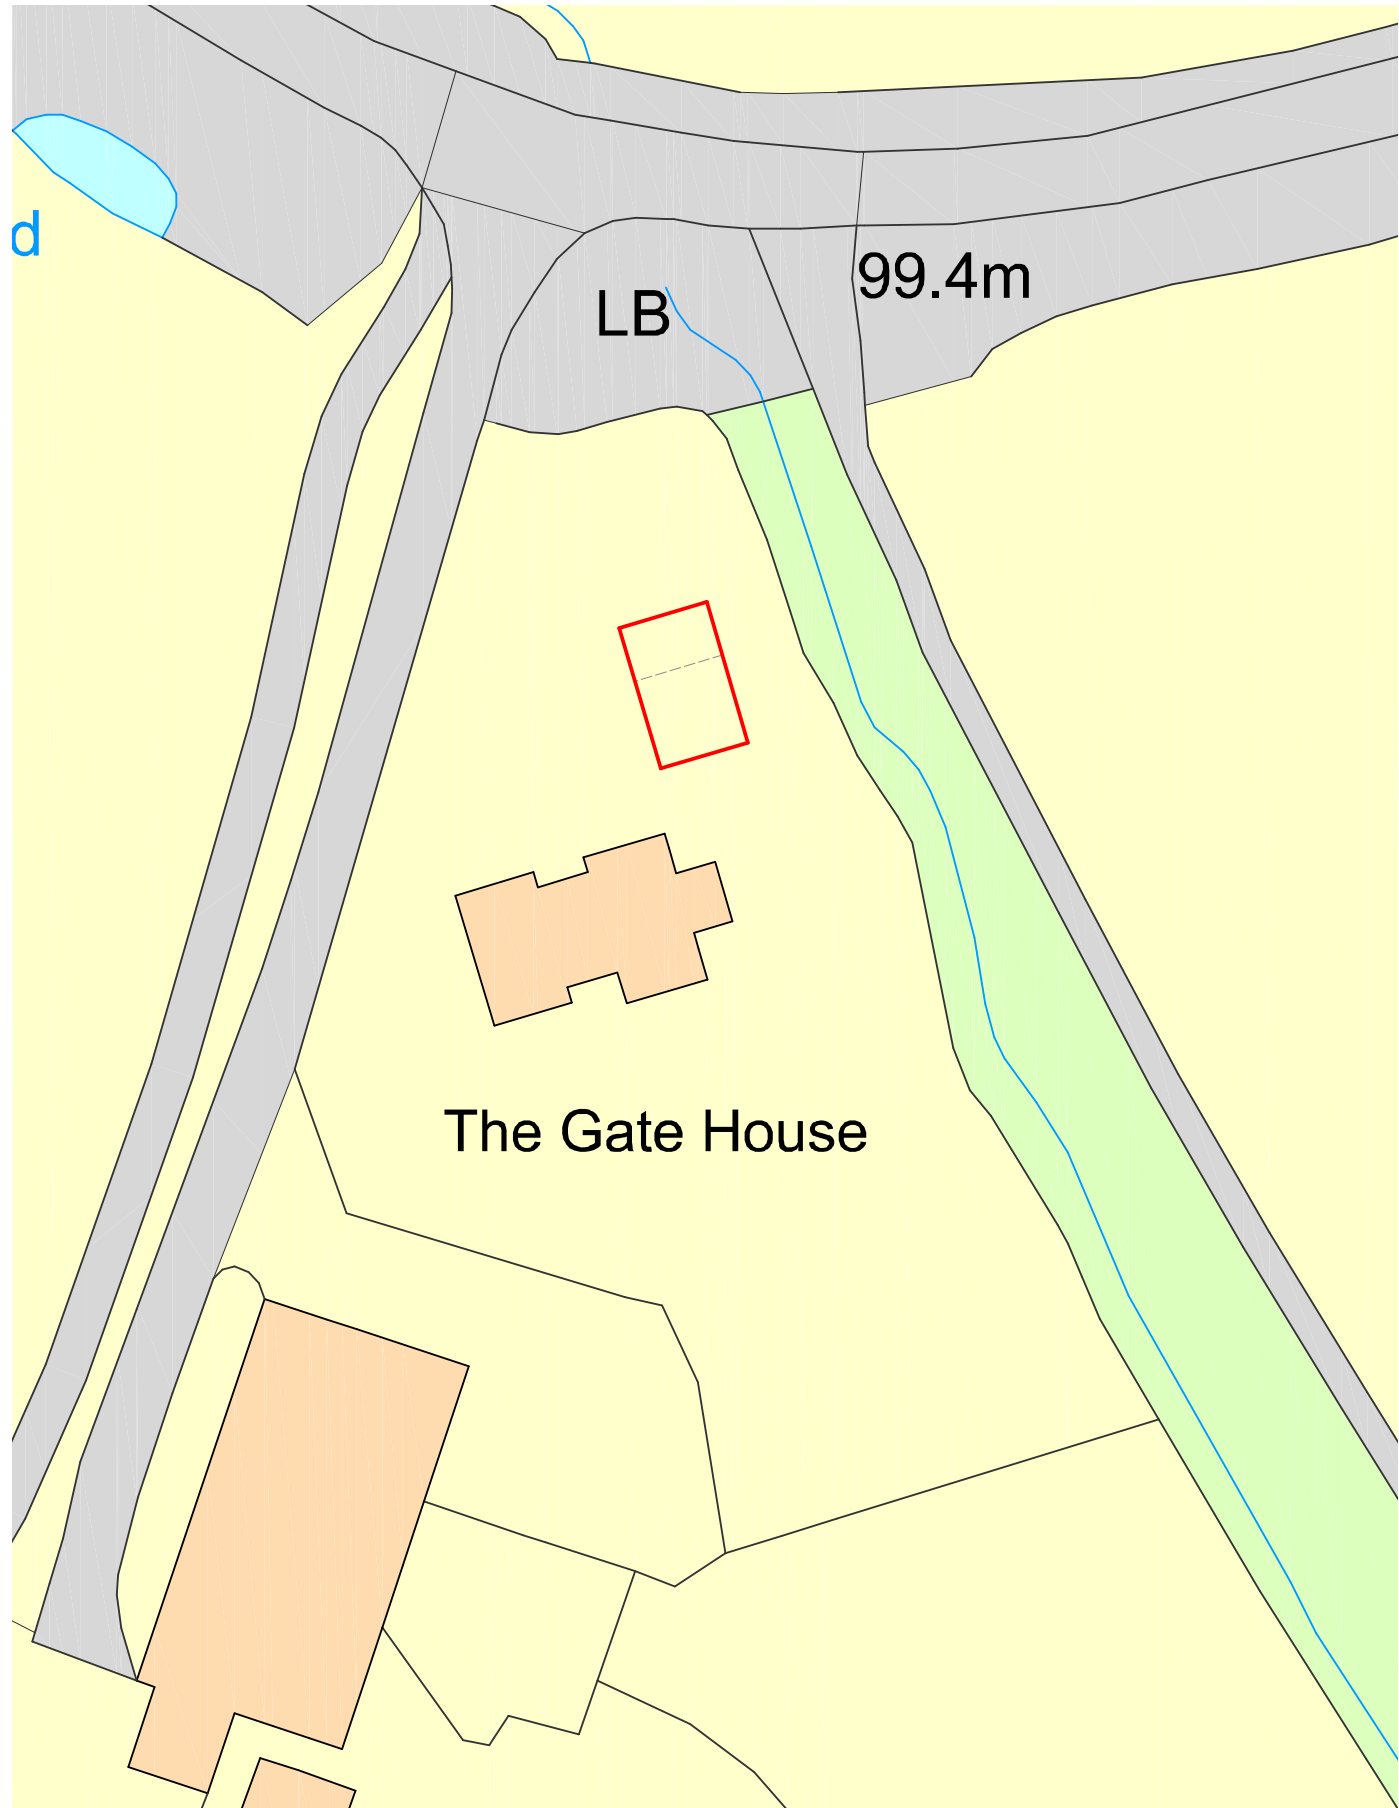

Schedule of Revisions			
Rev:	Description:	Date:	Initial:
A	Carriage rotated	25,04,23	

Ordnance Survey, (c) Crown Copyright 2022. All rights reserved. Licence number 100022432

Client:
Ian Redmile

Project:
The Gatehouse Thaxted Road, Debden CB11 3LS

Drawing:
Site and Location Plan

Scale:
As indicated @ A3 1:1250 1:500

Drawn by: Checked By: Revision:
A

Drawing No:
173 - 01

THIS DRAWING IS A COPYRIGHT
All dimensions to be checked on site or in the workshop before work commences.
Only figured dimensions to be worked to. Any discrepancies to be reported to CANNON
Architectural Design Ltd.