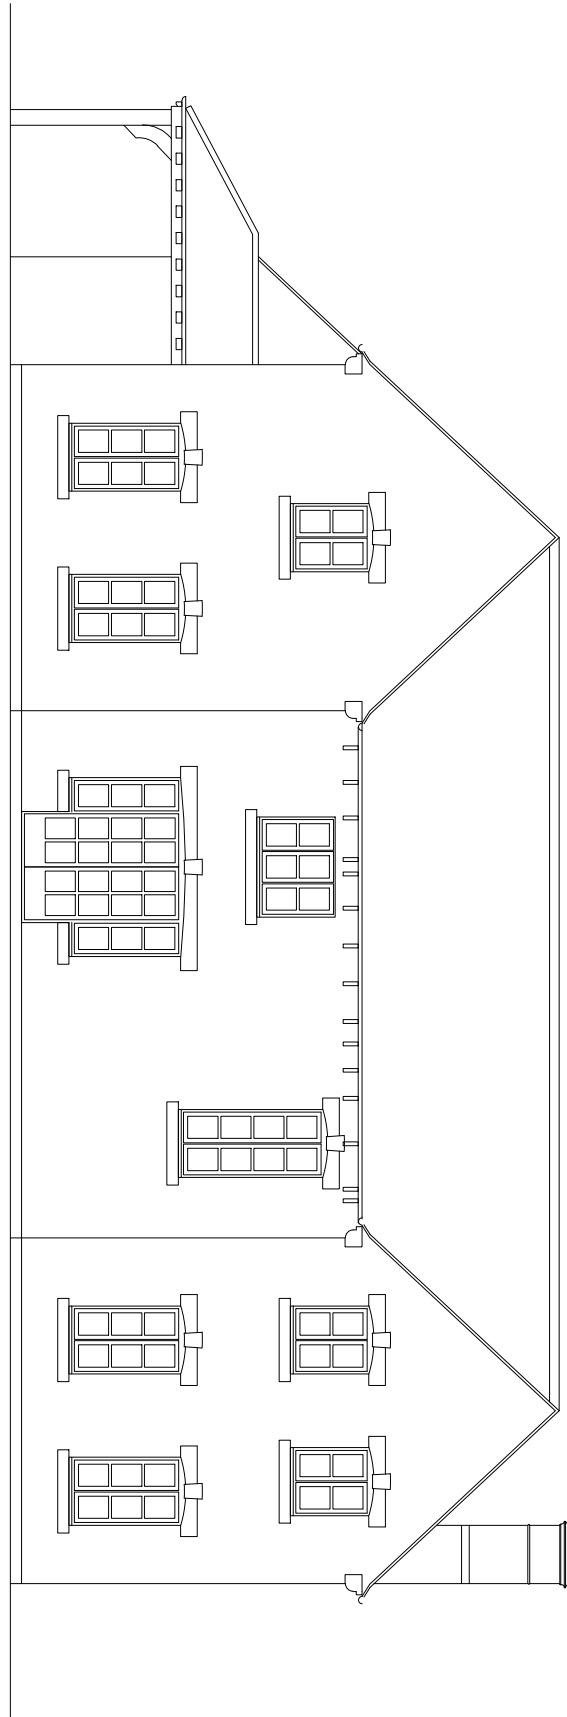

EAST ELEVATION

SOUTH ELEVATION

NORTH ELEVATION

Revision	Date		
Copyright Reserved		Do Not Scale Except For Planning	All Dimensions To Be Checked On Site
Project Trout Farm Belmesthorpe Lane Ryhall			
Drawing Existing Elevations			
Wythe Holland Limited			
Chartered Architects Phone +44 (0)1780 757876 www.wytheholland.co.uk		10 Emlyn's Street Stamford, Lincolnshire PE9 1QP mail@wytheholland.co.uk	
Date	Scale	Job No	Drawing No
19.08.22	1:100	2106	03