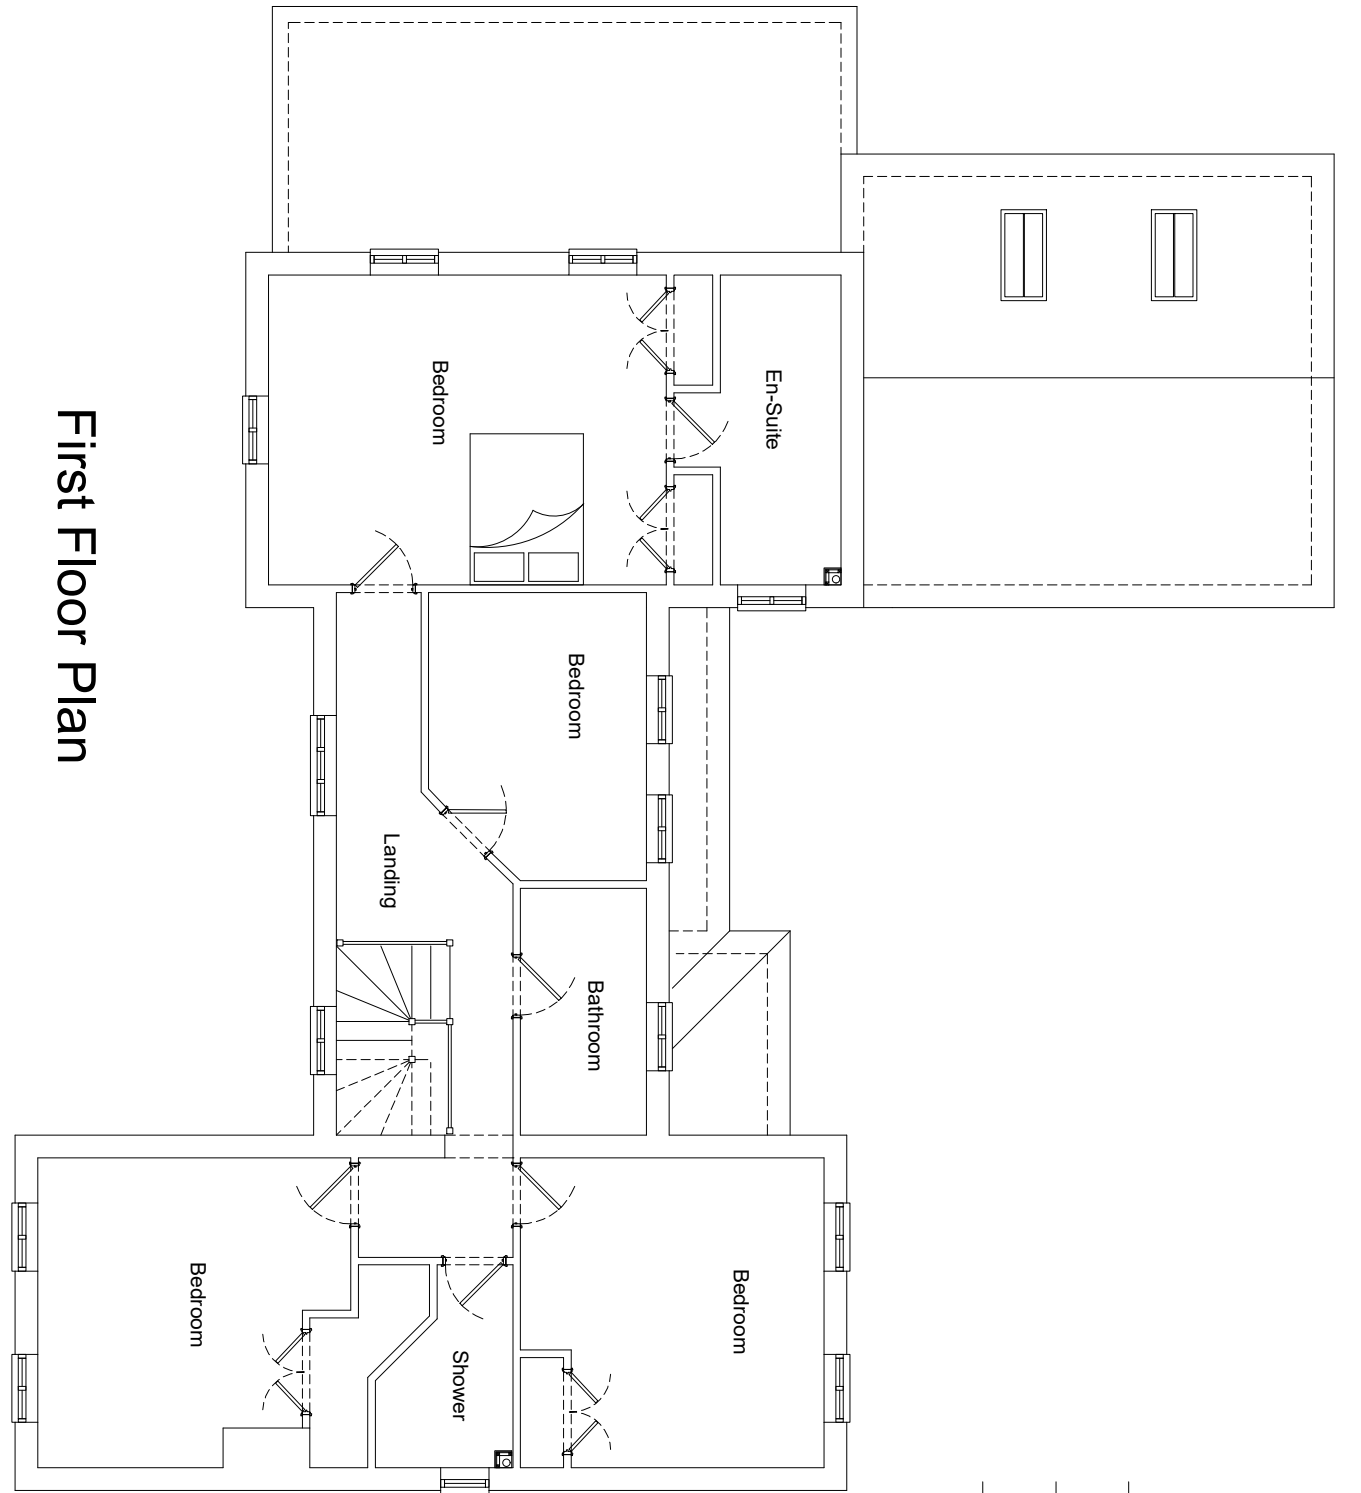

Ground Floor plan

First Floor Plan

Revision	Date		
Copyright Reserved		Do Not Scale Except For Planning	All Dimensions To Be Checked On Site
Project Trout Farm Belmesthorpe Lane Ryhall			
Drawing Existing Floor Plans			
Wythe Holland Limited			
Chartered Architects Phone +44 (0)1780 757876 www.wytheholland.co.uk		10 Emlyn's Street Stamford, Lincolnshire PE9 1QP mail@wytheholland.co.uk	
Date	Scale	Job No	Drawing No
19.08.22	1:100	2106	02