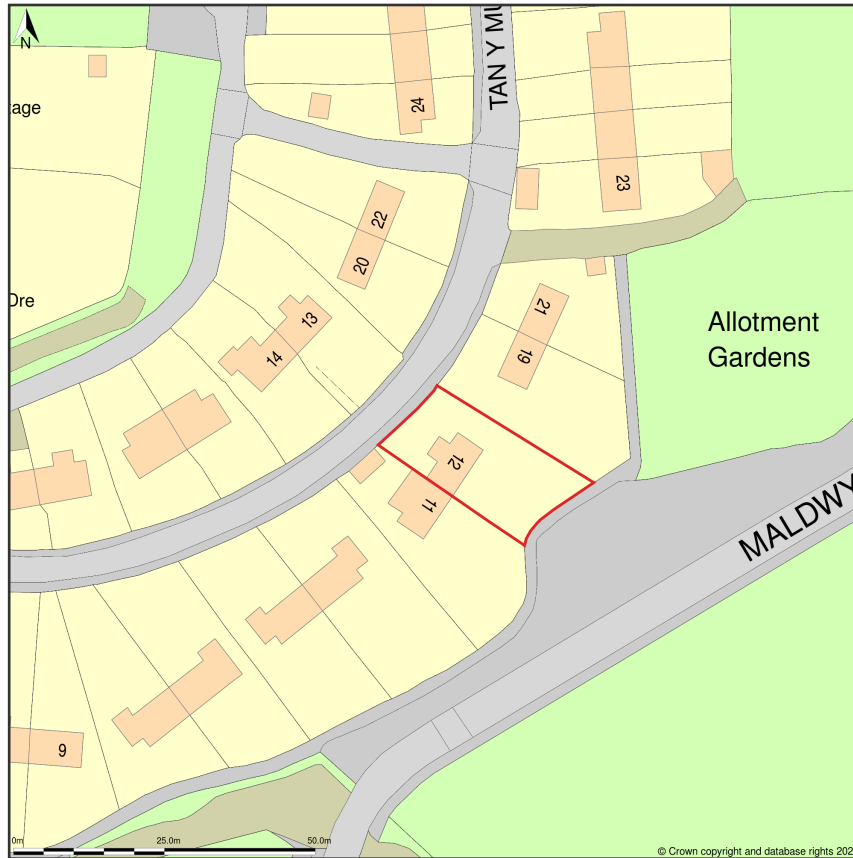

12, Tan-y-mur, Montgomery, Powys, SY15 6PR

Location Plan shows area bounded by: 322398.77, 296313.69 322540.19, 296455.12 (at a scale of 1:1250), OSGridRef: SO22469638. The representation of a road, track or path is no evidence of a right of way. The representation of features as lines is no evidence of a property boundary.

Produced on 24th Apr 2023 from the Ordnance Survey National Geographic Database and incorporating surveyed revision available at this date. Reproduction in whole or part is prohibited without the prior permission of Ordnance Survey. © Crown copyright 2023. Supplied by www.buyaplan.co.uk a licensed Ordnance Survey partner (100053143). Unique plan reference: #00815358-65E24A.