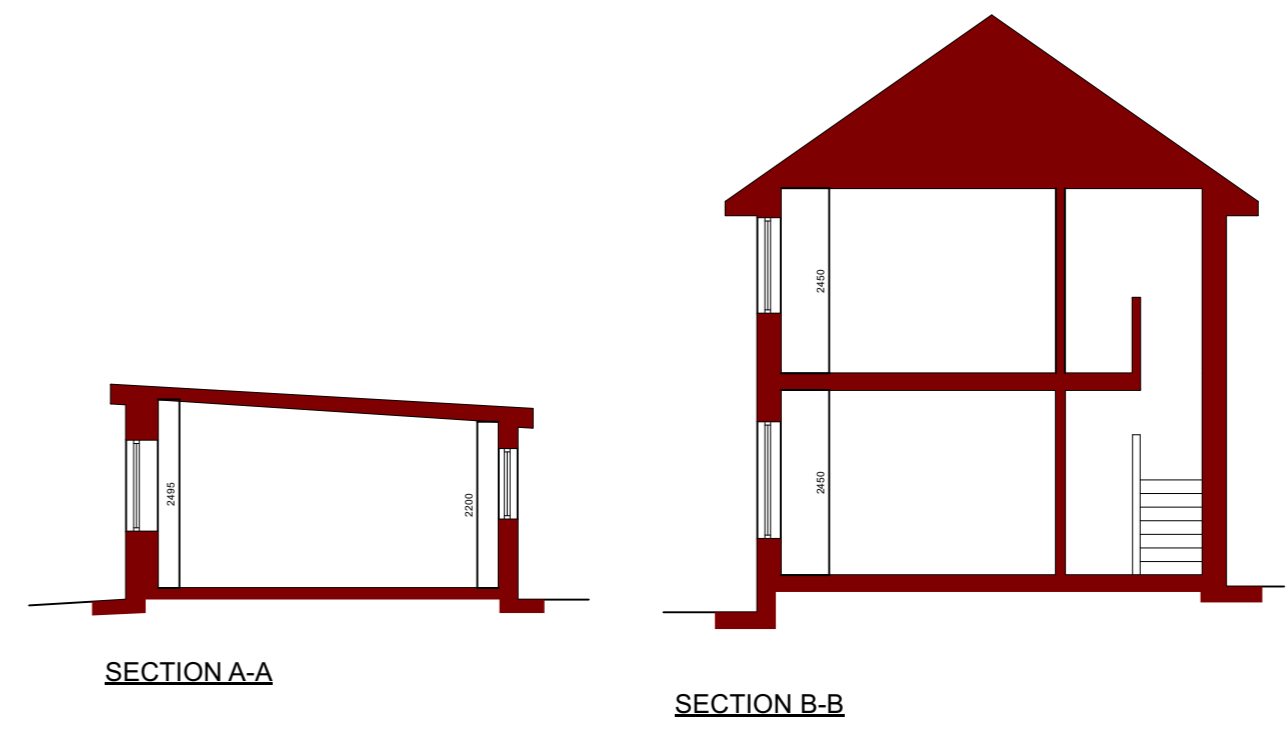

EXISTING FRONT ELEVATION

EXISTING REAR ELEVATION

EXISTING SIDE ELEVATION

EXISTING SIDE ELEVATION

749.04	existing plans		
planning	1:100@A1	March 23	SG
1st Floor Woodfired Studios 62 High St Merthyr Tydfil CF37 6DE 07830328652 hello@georgeandco.studio www.georgeandco.studio			
DO NOT SCALE THIS DRAWING		©George and Co.	