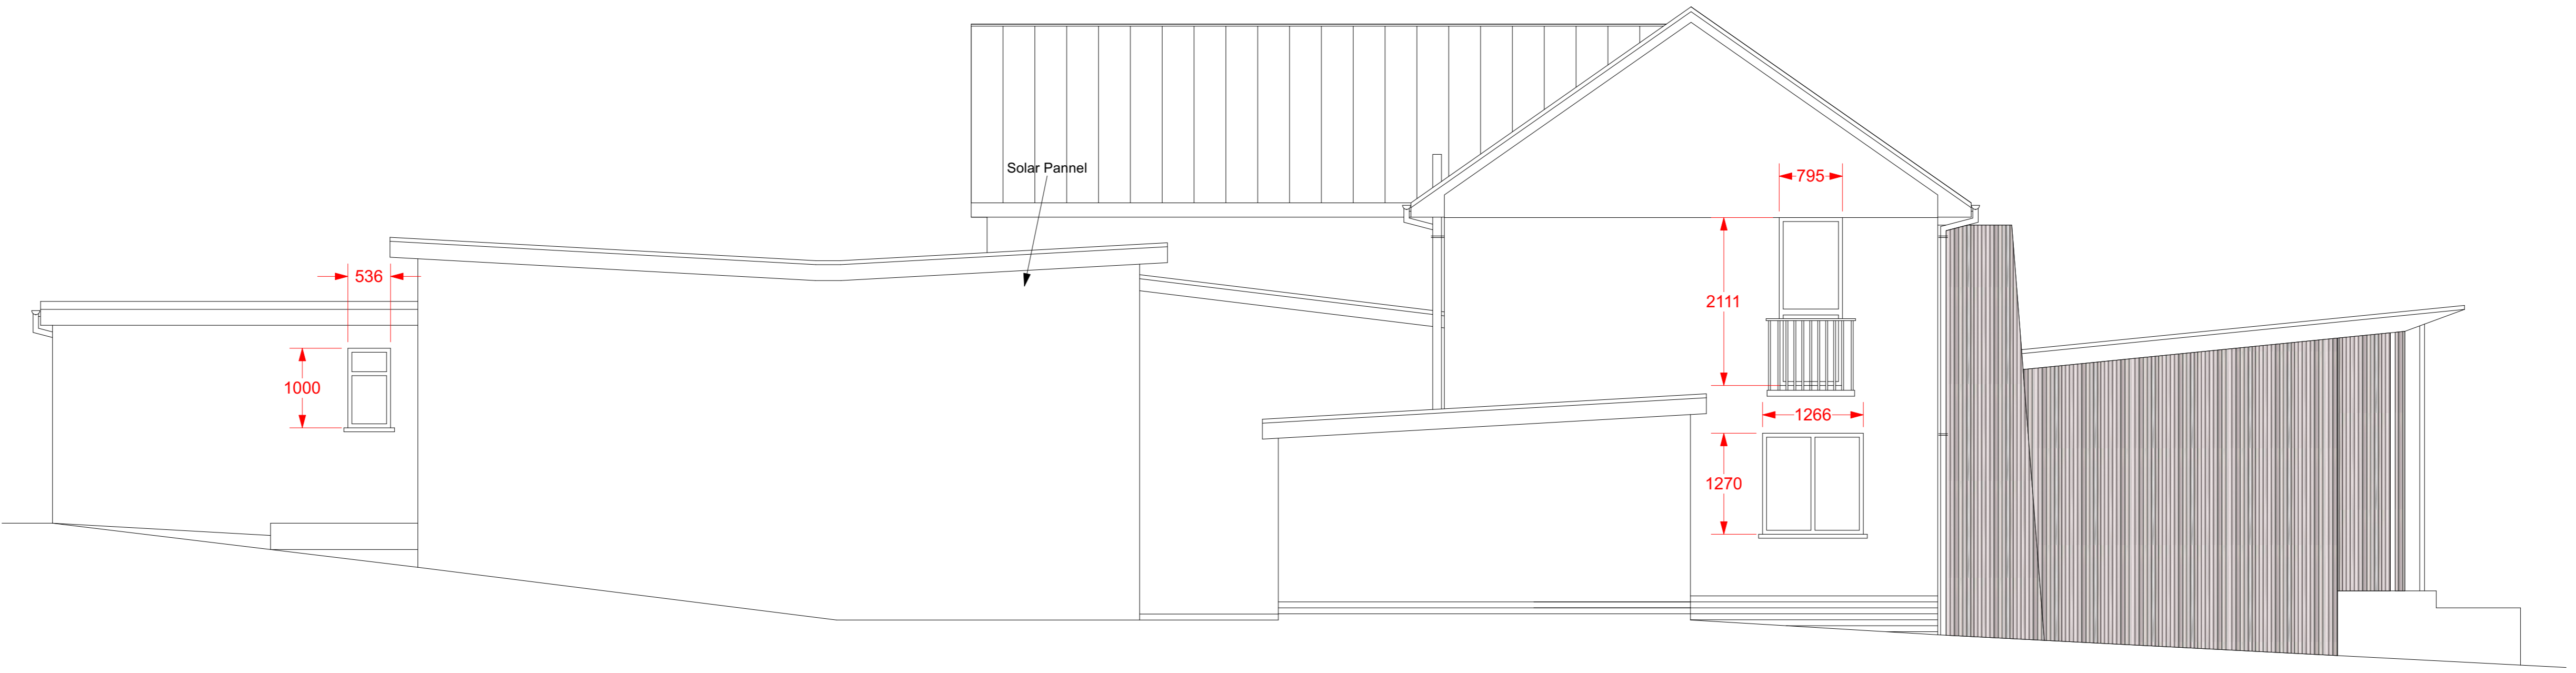

PROPOSED SIDE ELEVATION

PROPOSED SIDE ELEVATION

749.11	Proposed Section		
planning	1:50@A1	March 23	SG
1st Floor Woodfred Studios 82 High St Merthyr Tydfil CF37 4DE 07830328652 hello@georgeandco.studio www.georgeandco.studio			
DO NOT SCALE THIS DRAWING		©George and Co.	