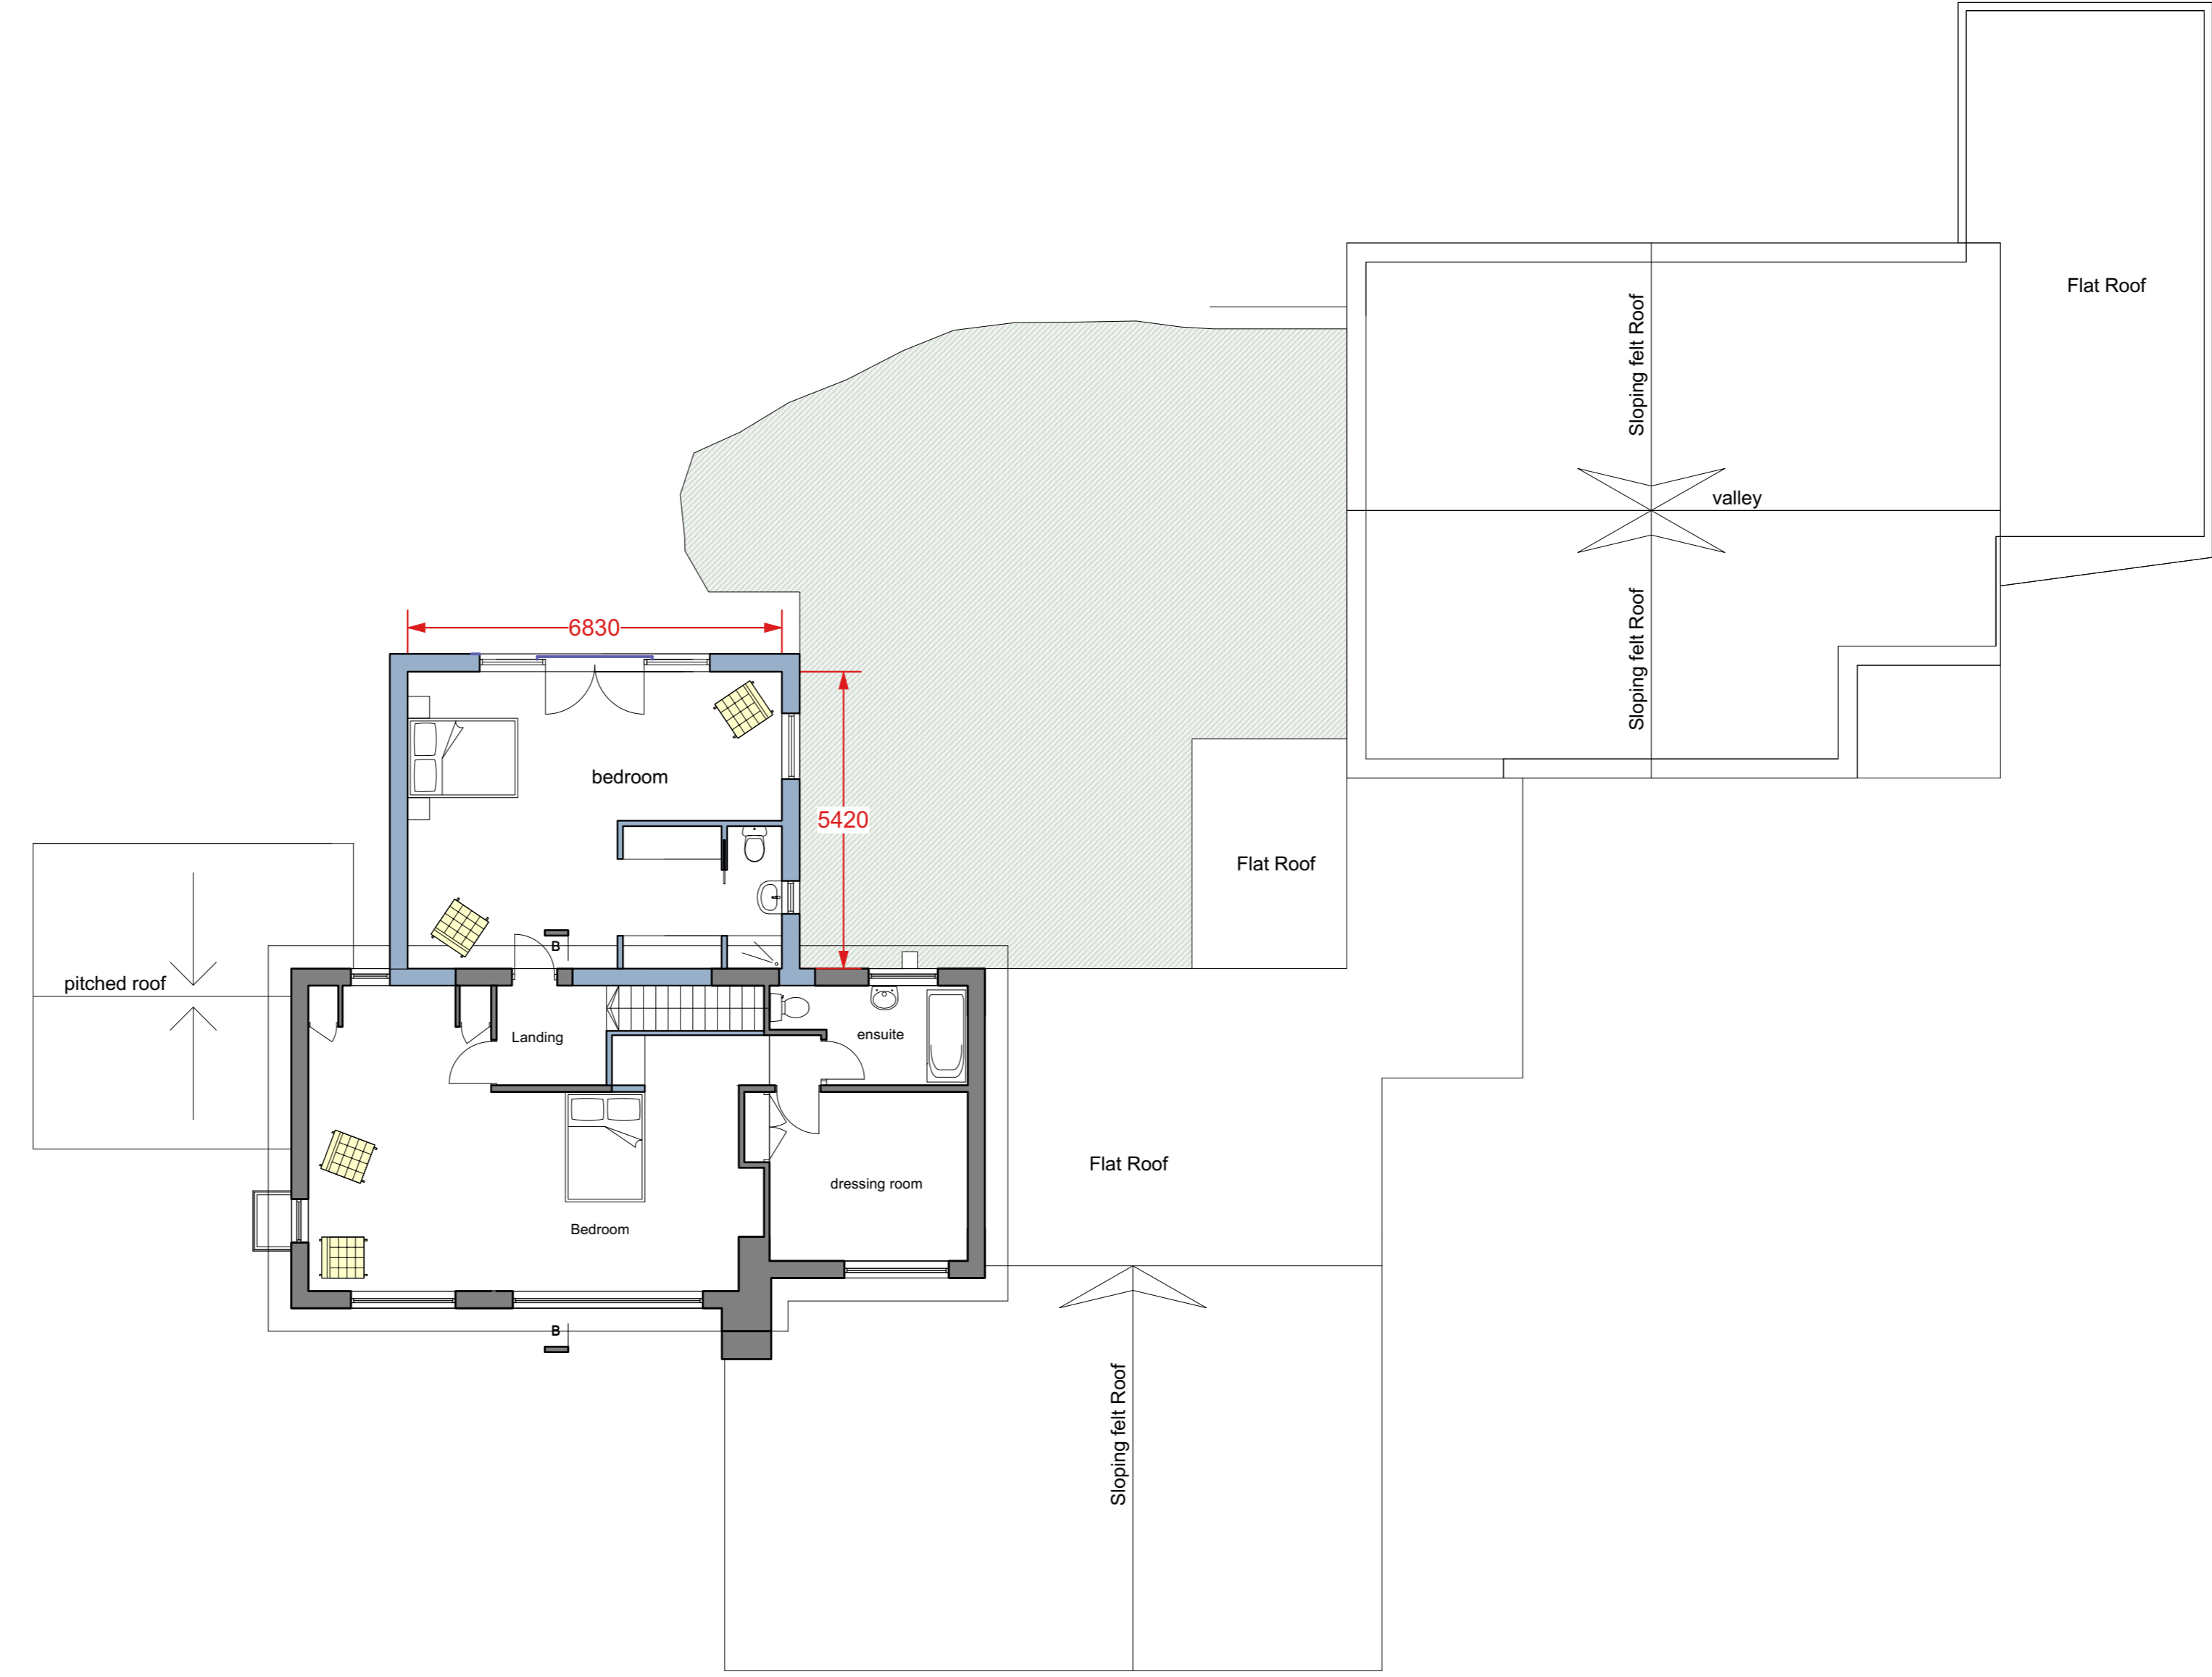

PROPOSED GROUND FLOOR LAYOUT

 George and Co.
 Bishops Meadow,
 Hay Rd,
 Brecon
 LD3 9SW

749.07	Proposed Plan		
planning	1:100@A1	March 23	SG
1st Floor Woodfired Studios 62 High St Merthyr Tydfil CF37 9DE 07830328652 hello@georgeandco.studio www.georgeandco.studio			
DO NOT SCALE THIS DRAWING		©George and Co.	