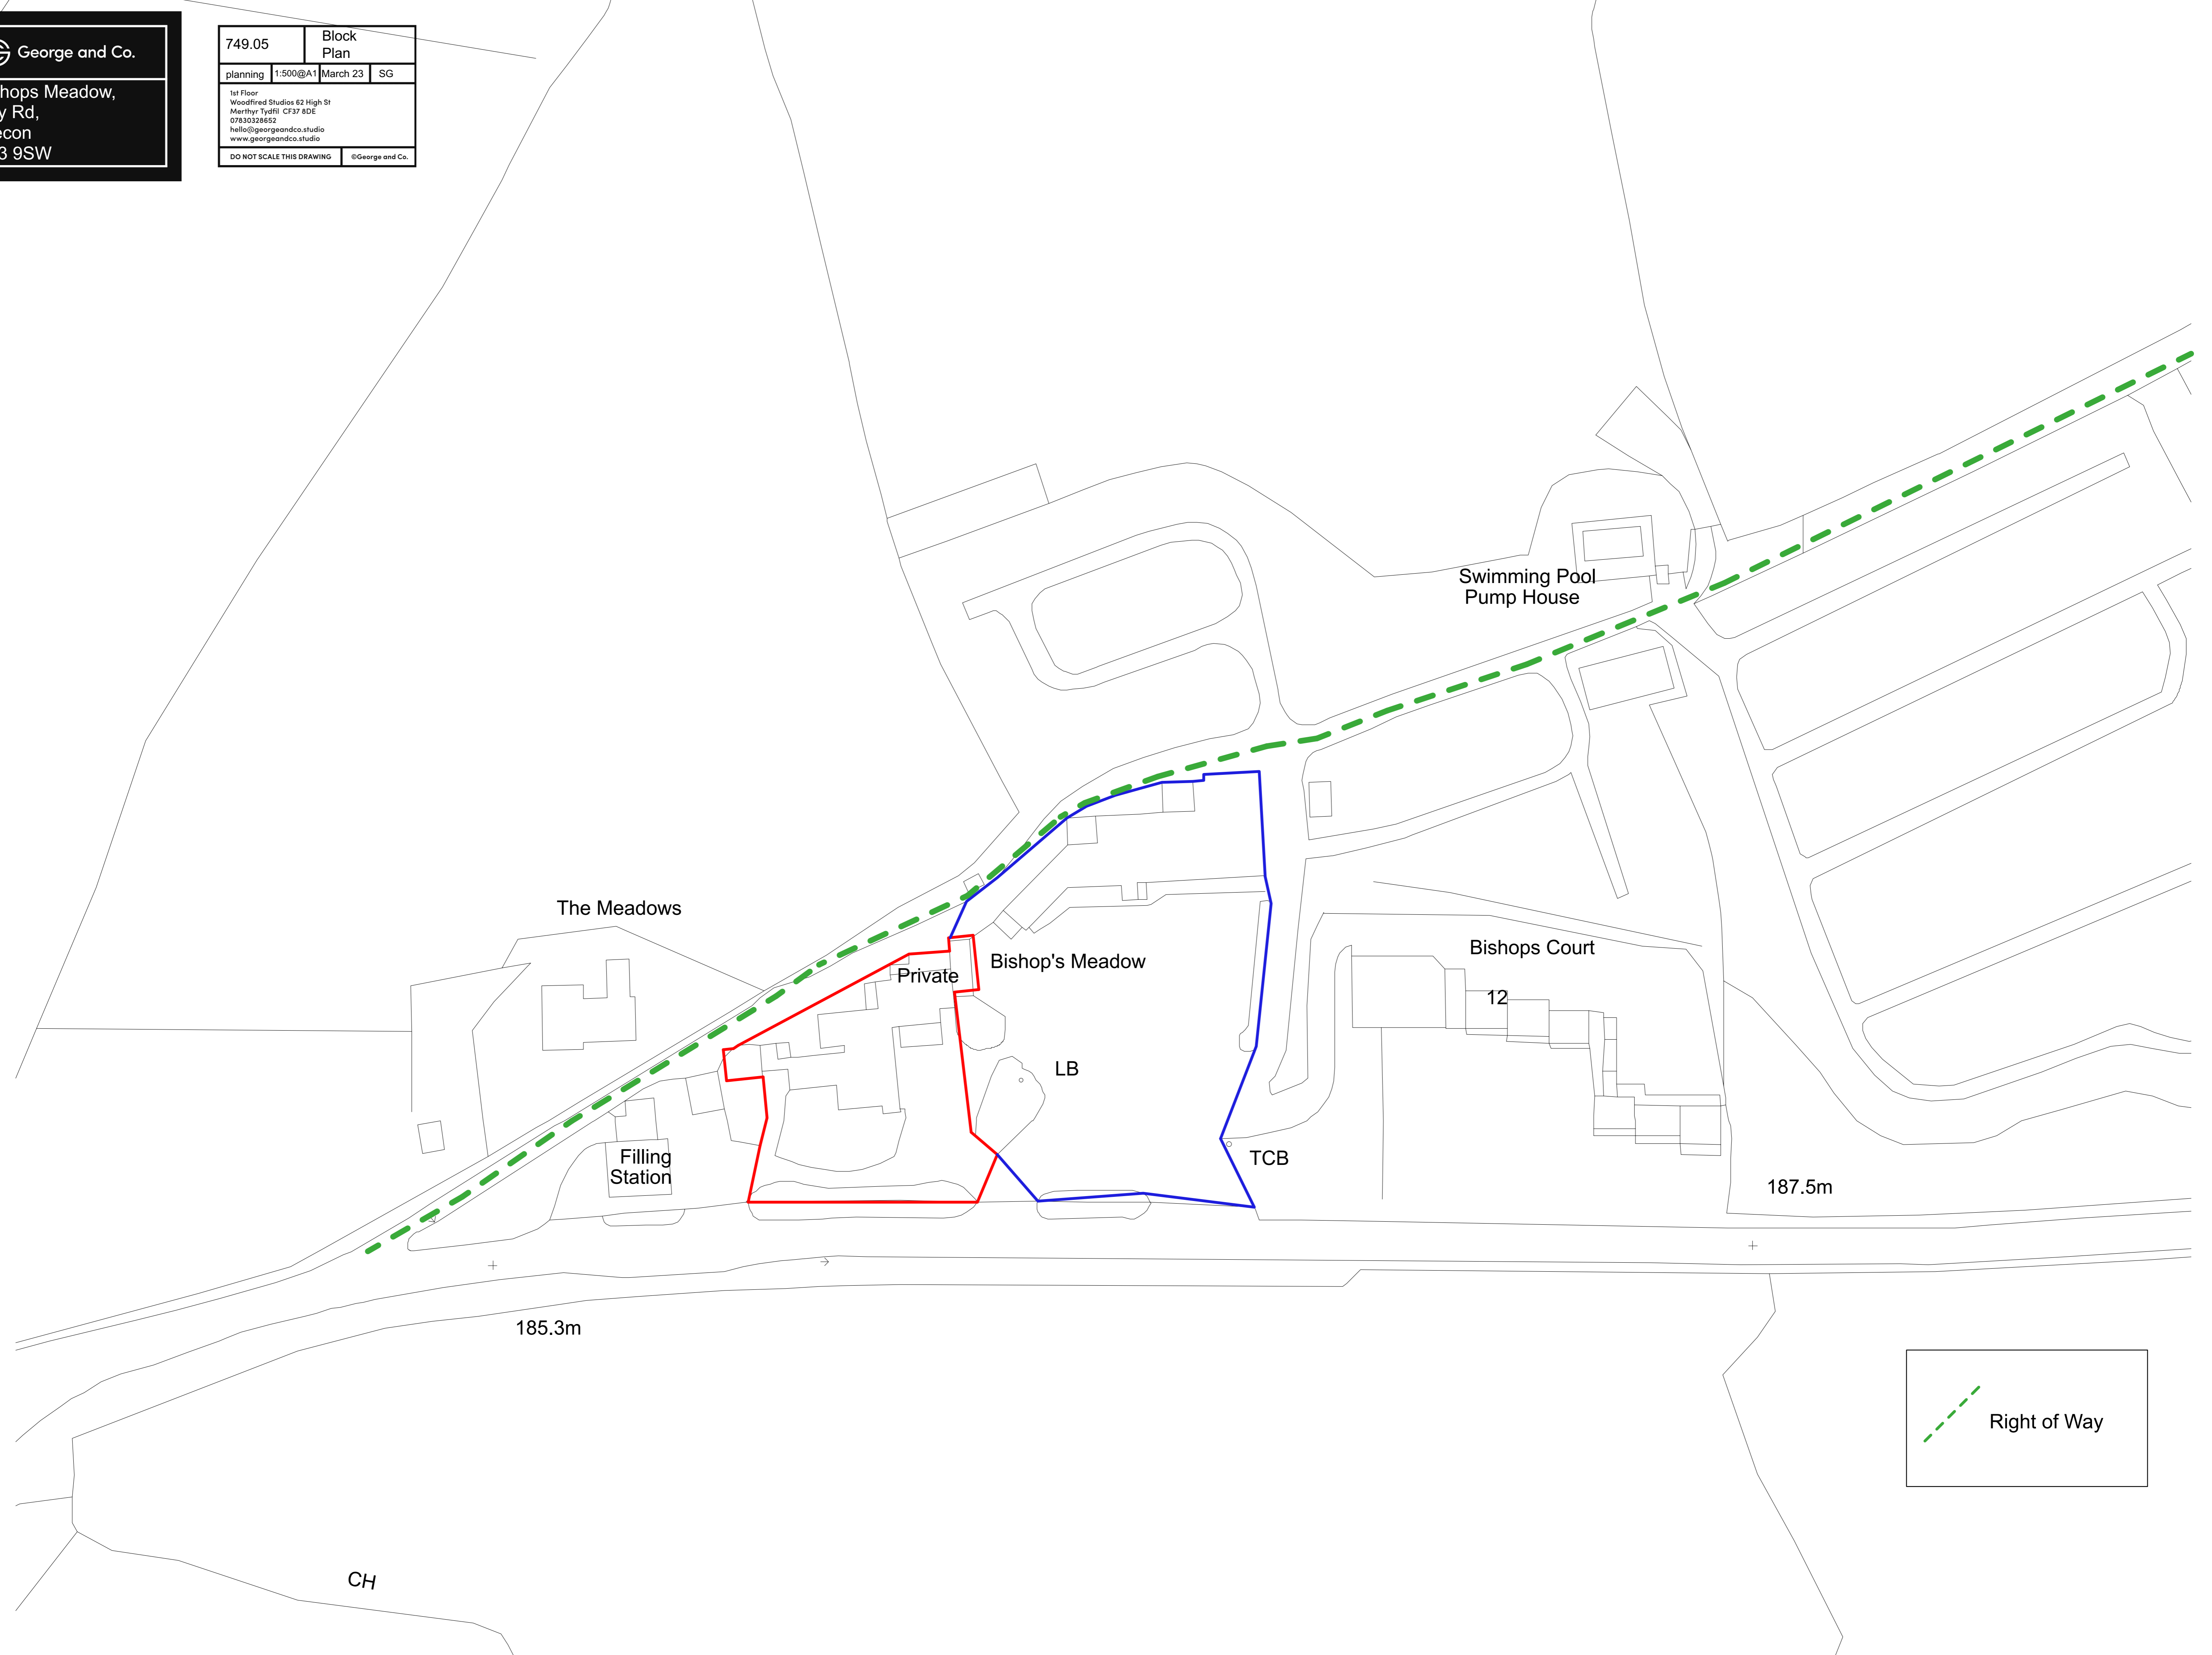

George and Co.
Bishops Meadow,
Hay Rd,
Brecon
LD3 9SW

749.05	Block Plan		
planning	1:500@A1	March 23	SG
1st Floor Woodfired Studios 62 High St Marlby Tydfil CF37 8DE 07830328652 hello@georgeandco.studio www.georgeandco.studio			
DO NOT SCALE THIS DRAWING			©George and Co.

Right of Way

CH