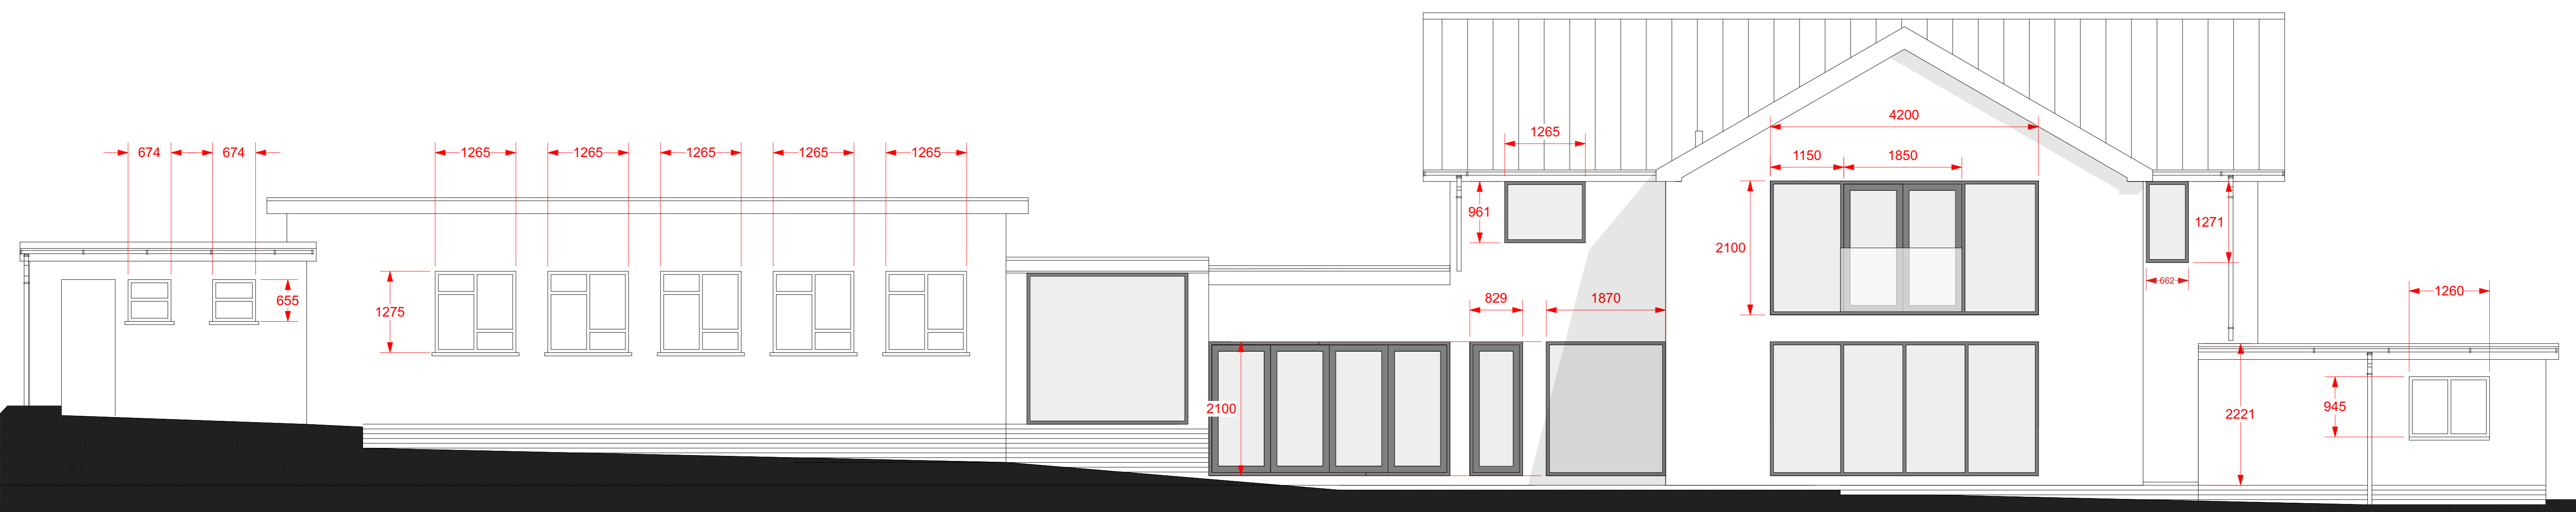

George and Co.
Bishops Meadow,
Hay Rd,
Brecon
LD3 9SW

749.09	Proposed Elevation		
planning	1:50@A1	March 23	SG
1st Floor Woodfired Studios 62 High St Merthyr Tydfil CF37 9DE 07830328652 hello@georgeandco.studio www.georgeandco.studio			
DO NOT SCALE THIS DRAWING		©George and Co.	

PROPPSED REAR ELEVATION