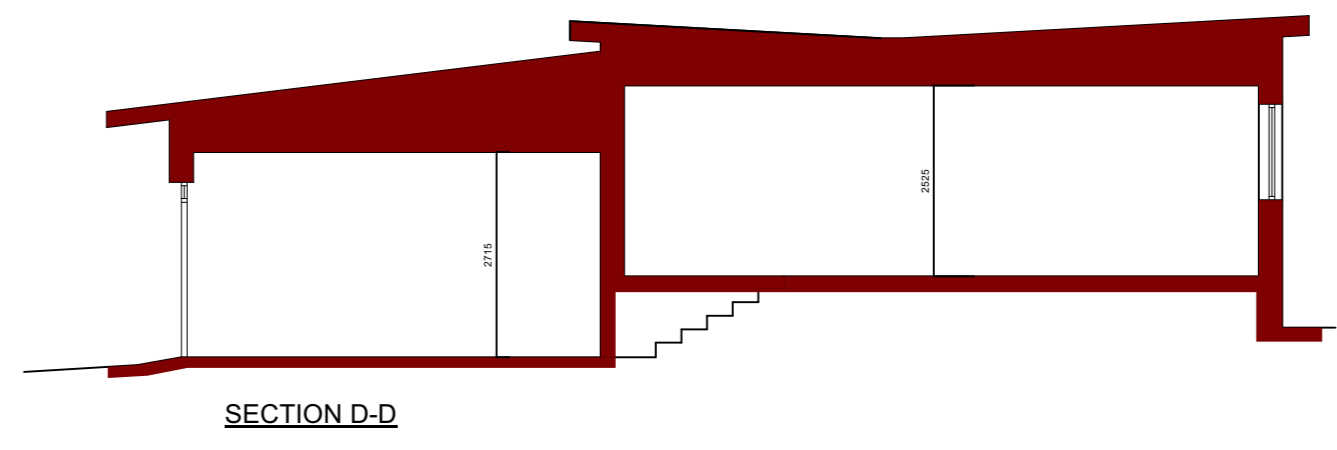

EXISTING FRONT ELEVATION

EXISTING REAR ELEVATION

EXISTING SIDE ELEVATION

EXISTING SIDE ELEVATION

749.04	existing plans		
planning	1:100@A1	March 23	SG
1st Floor Woodfired Studios 62 High St Merthyr Tydfil CF37 6DE 07830328652 hello@georgeandco.studio www.georgeandco.studio			
DO NOT SCALE THIS DRAWING		©George and Co.	