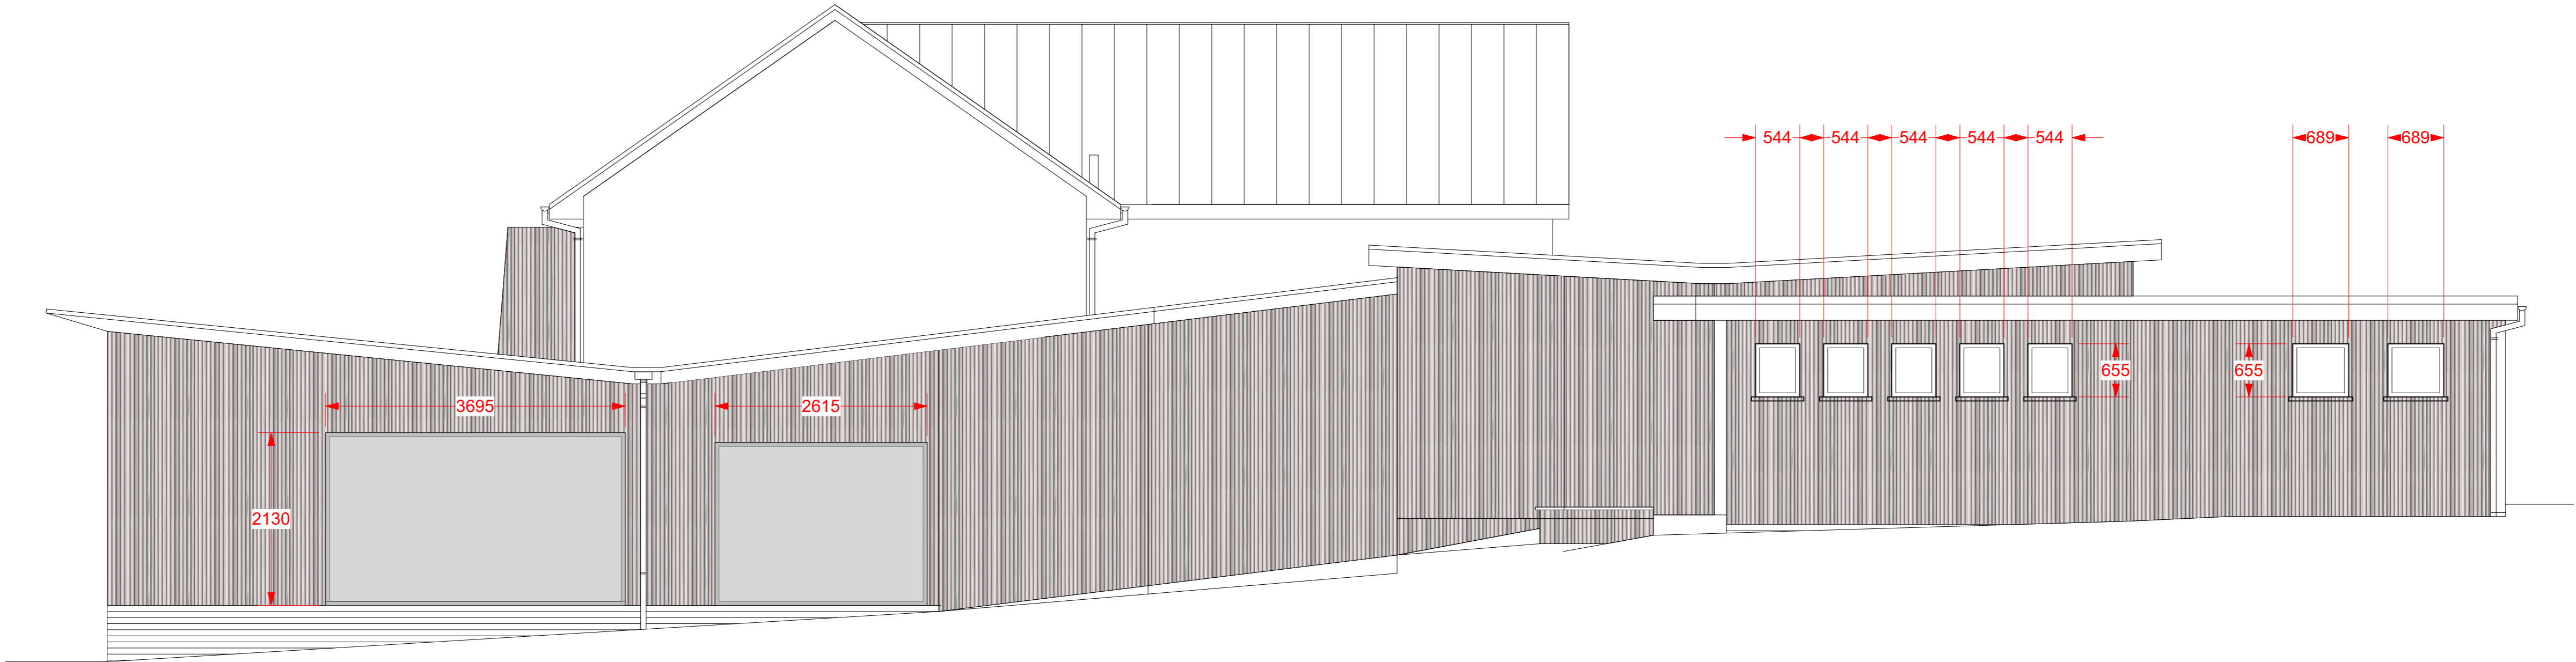

PROPOSED FRONT ELEVATION

George and Co.
Bishops Meadow,
Hay Rd,
Brecon
LD3 9SW

749.09	Proposed Elevation		
planning	1:50@A1	March 23	SG
1st Floor Woodfired Studios 62 High St Merthyr Tydfil CF37 9DE 07830328652 hello@georgeandco.studio www.georgeandco.studio			
DO NOT SCALE THIS DRAWING		©George and Co.	

PROPPSED REAR ELEVATION

749.10	Proposed Elevation		
planning	1:50@A1	March 23	SG
1st Floor Woodfired Studios 62 High St Merthyr Tydfil CF37 9DE 07830328652 hello@georgeandco.studio www.georgeandco.studio			
DO NOT SCALE THIS DRAWING			©George and Co.

PROPOSED SIDE ELEVATION

PROPOSED SIDE ELEVATION

749.11	Proposed Section		
planning	1:50@A1	March 23	SG
1st Floor Woodfred Studios 82 High St Merthyr Tydfil CF37 4DE 07830328652 hello@georgeandco.studio www.georgeandco.studio			
DO NOT SCALE THIS DRAWING		©George and Co.	