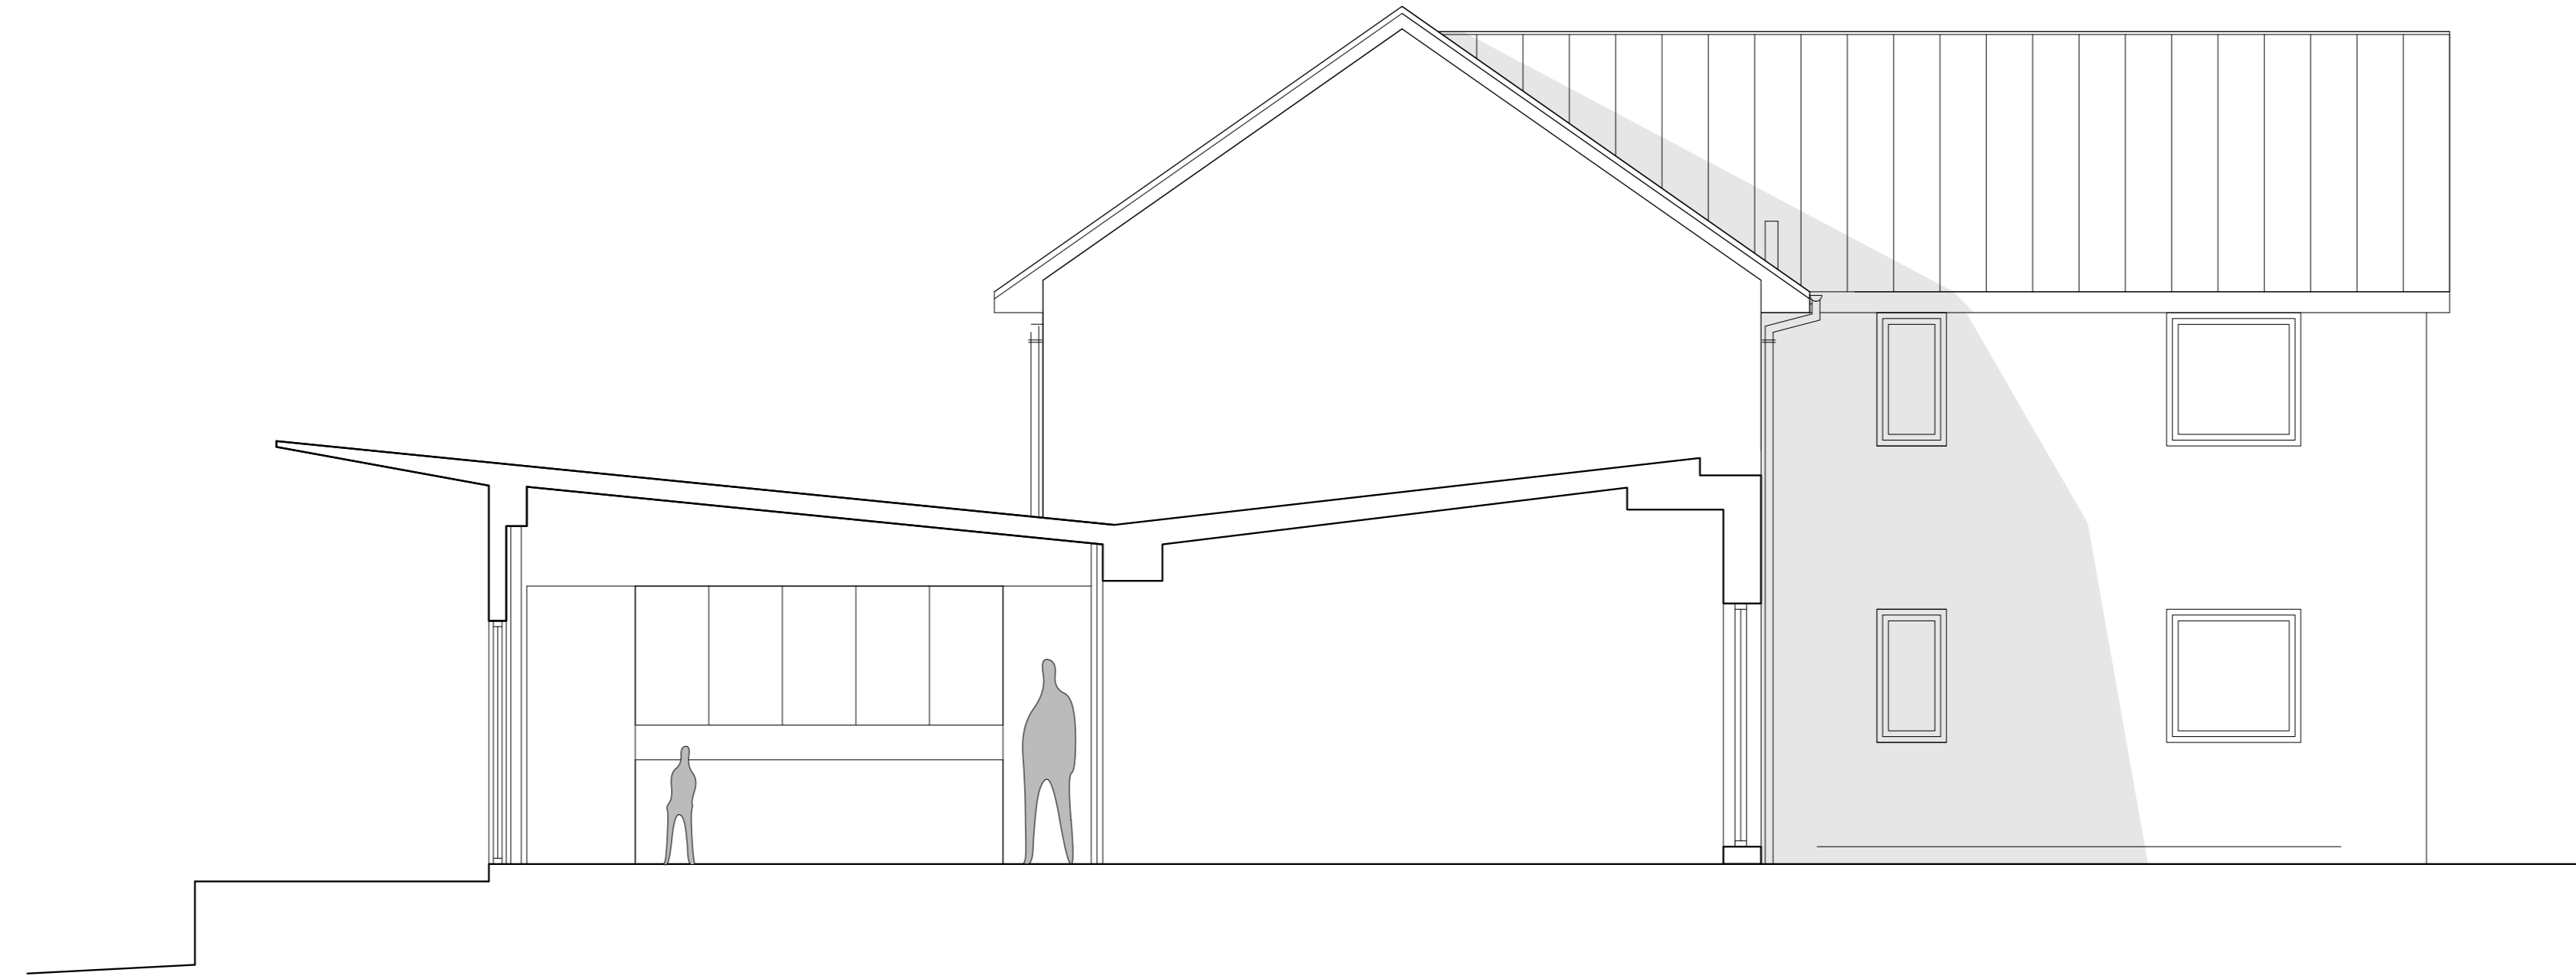

PROPOSED SIDE ELEVATION

PROPOSED SIDE ELEVATION

749.11	Proposed Section		
planning	1:50@A1	March 23	SG
1st Floor Woodfred Studios 82 High St Merthyr Tydfil CF37 4DE 07830328652 hello@georgeandco.studio www.georgeandco.studio			
DO NOT SCALE THIS DRAWING		©George and Co.	