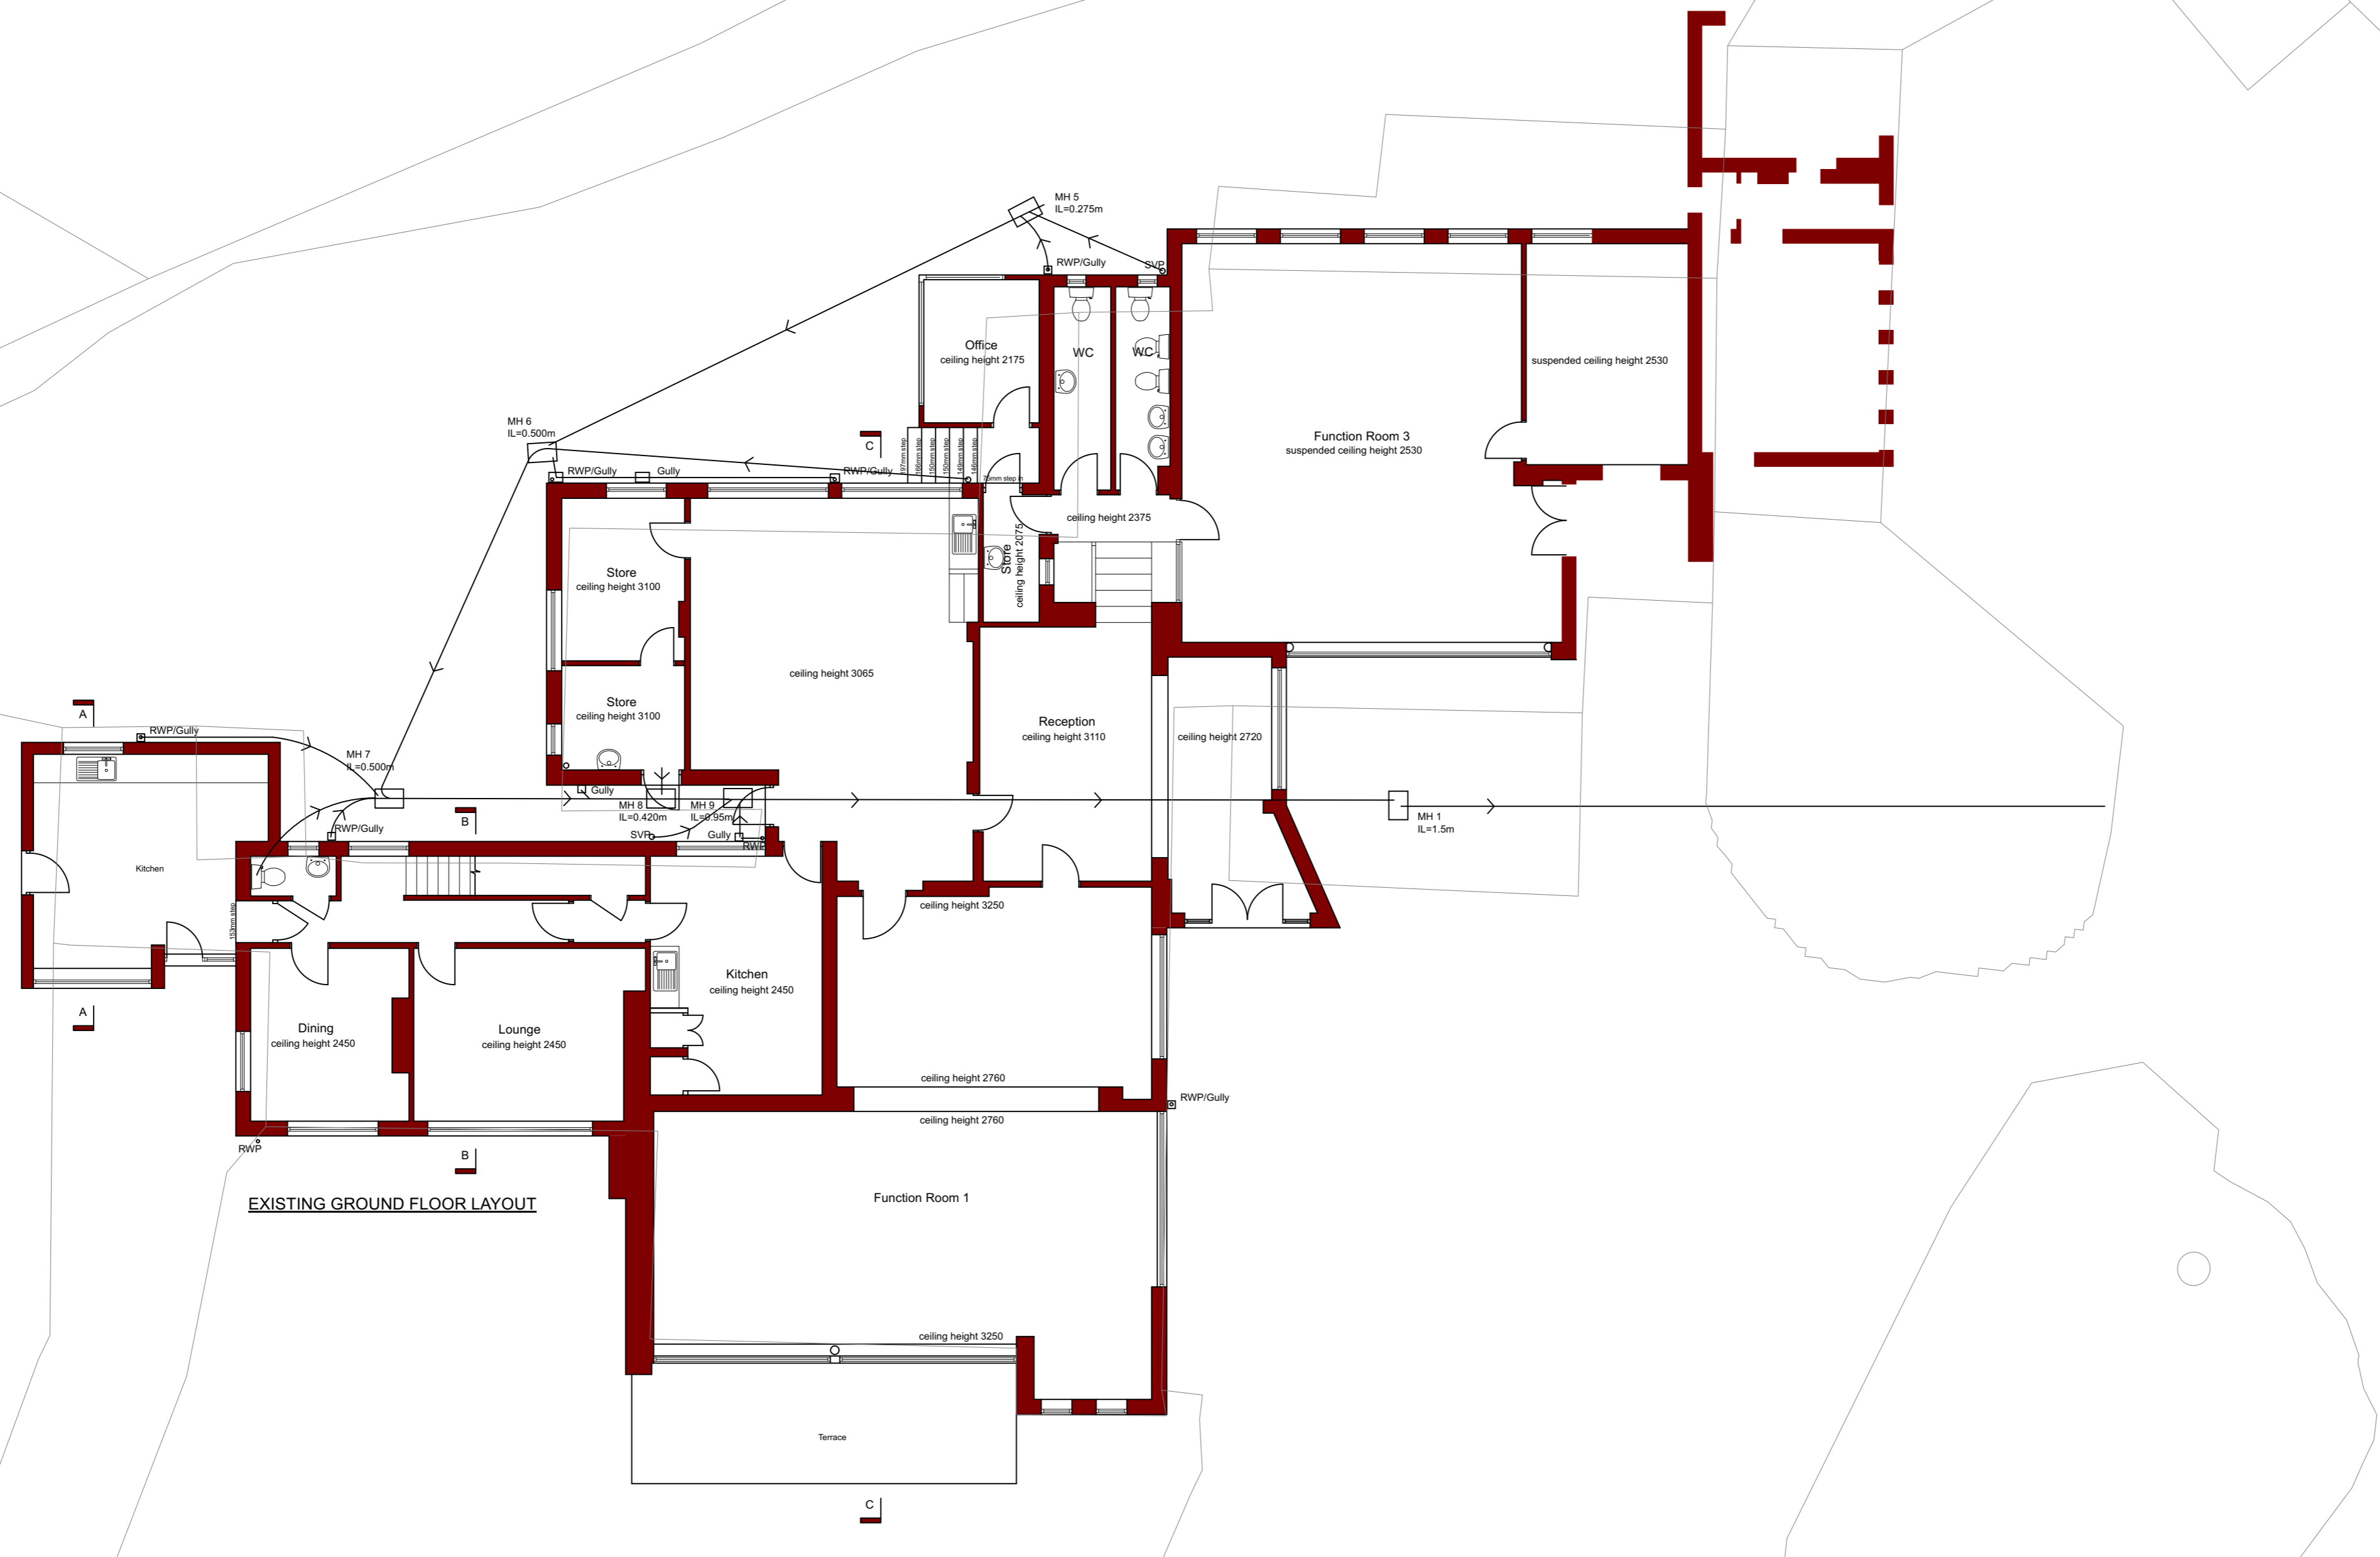

EXISTING FRONT ELEVATION

EXISTING REAR ELEVATION

EXISTING SIDE ELEVATION

EXISTING SIDE ELEVATION

749.04	existing plans		
planning	1:100@A1	March 23	SG
1st Floor Woodfired Studios 62 High St Merthyr Tydfil CF37 6DE 07830328652 hello@georgeandco.studio www.georgeandco.studio			
DO NOT SCALE THIS DRAWING		©George and Co.	