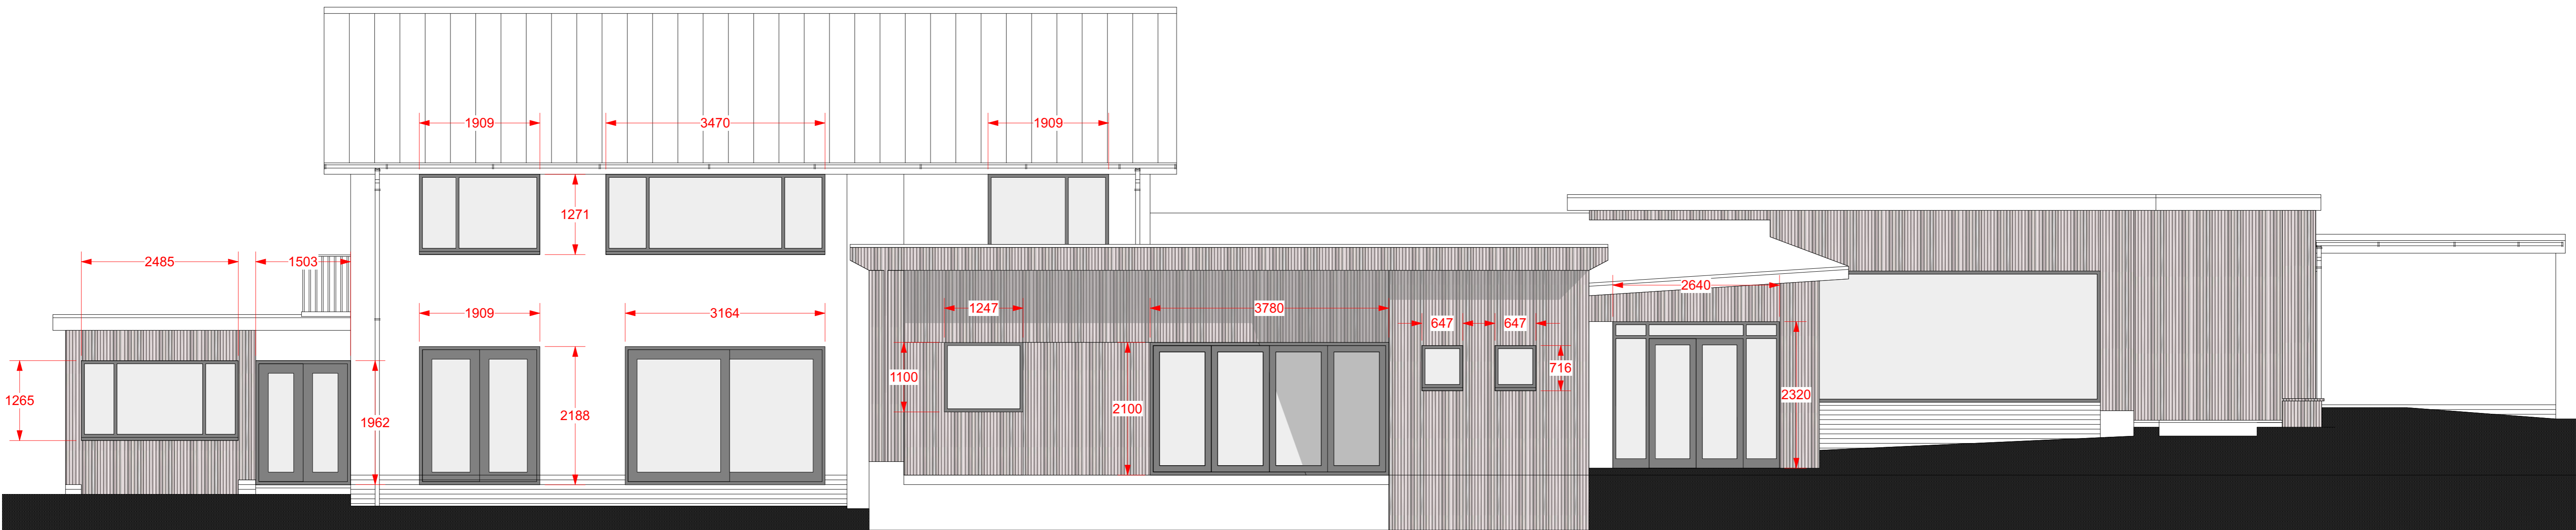

George and Co.
Bishops Meadow,
Hay Rd,
Brecon
LD3 9SW

749.08	Proposed Elevation		
planning	1:50@A1	March 23	SG
1st Floor Woodfired Studios 62 High St Merthyr Tydfil CF37 9DE 07830328652 hello@georgeandco.studio www.georgeandco.studio			
DO NOT SCALE THIS DRAWING		©George and Co.	

PROPOSED FRONT ELEVATION