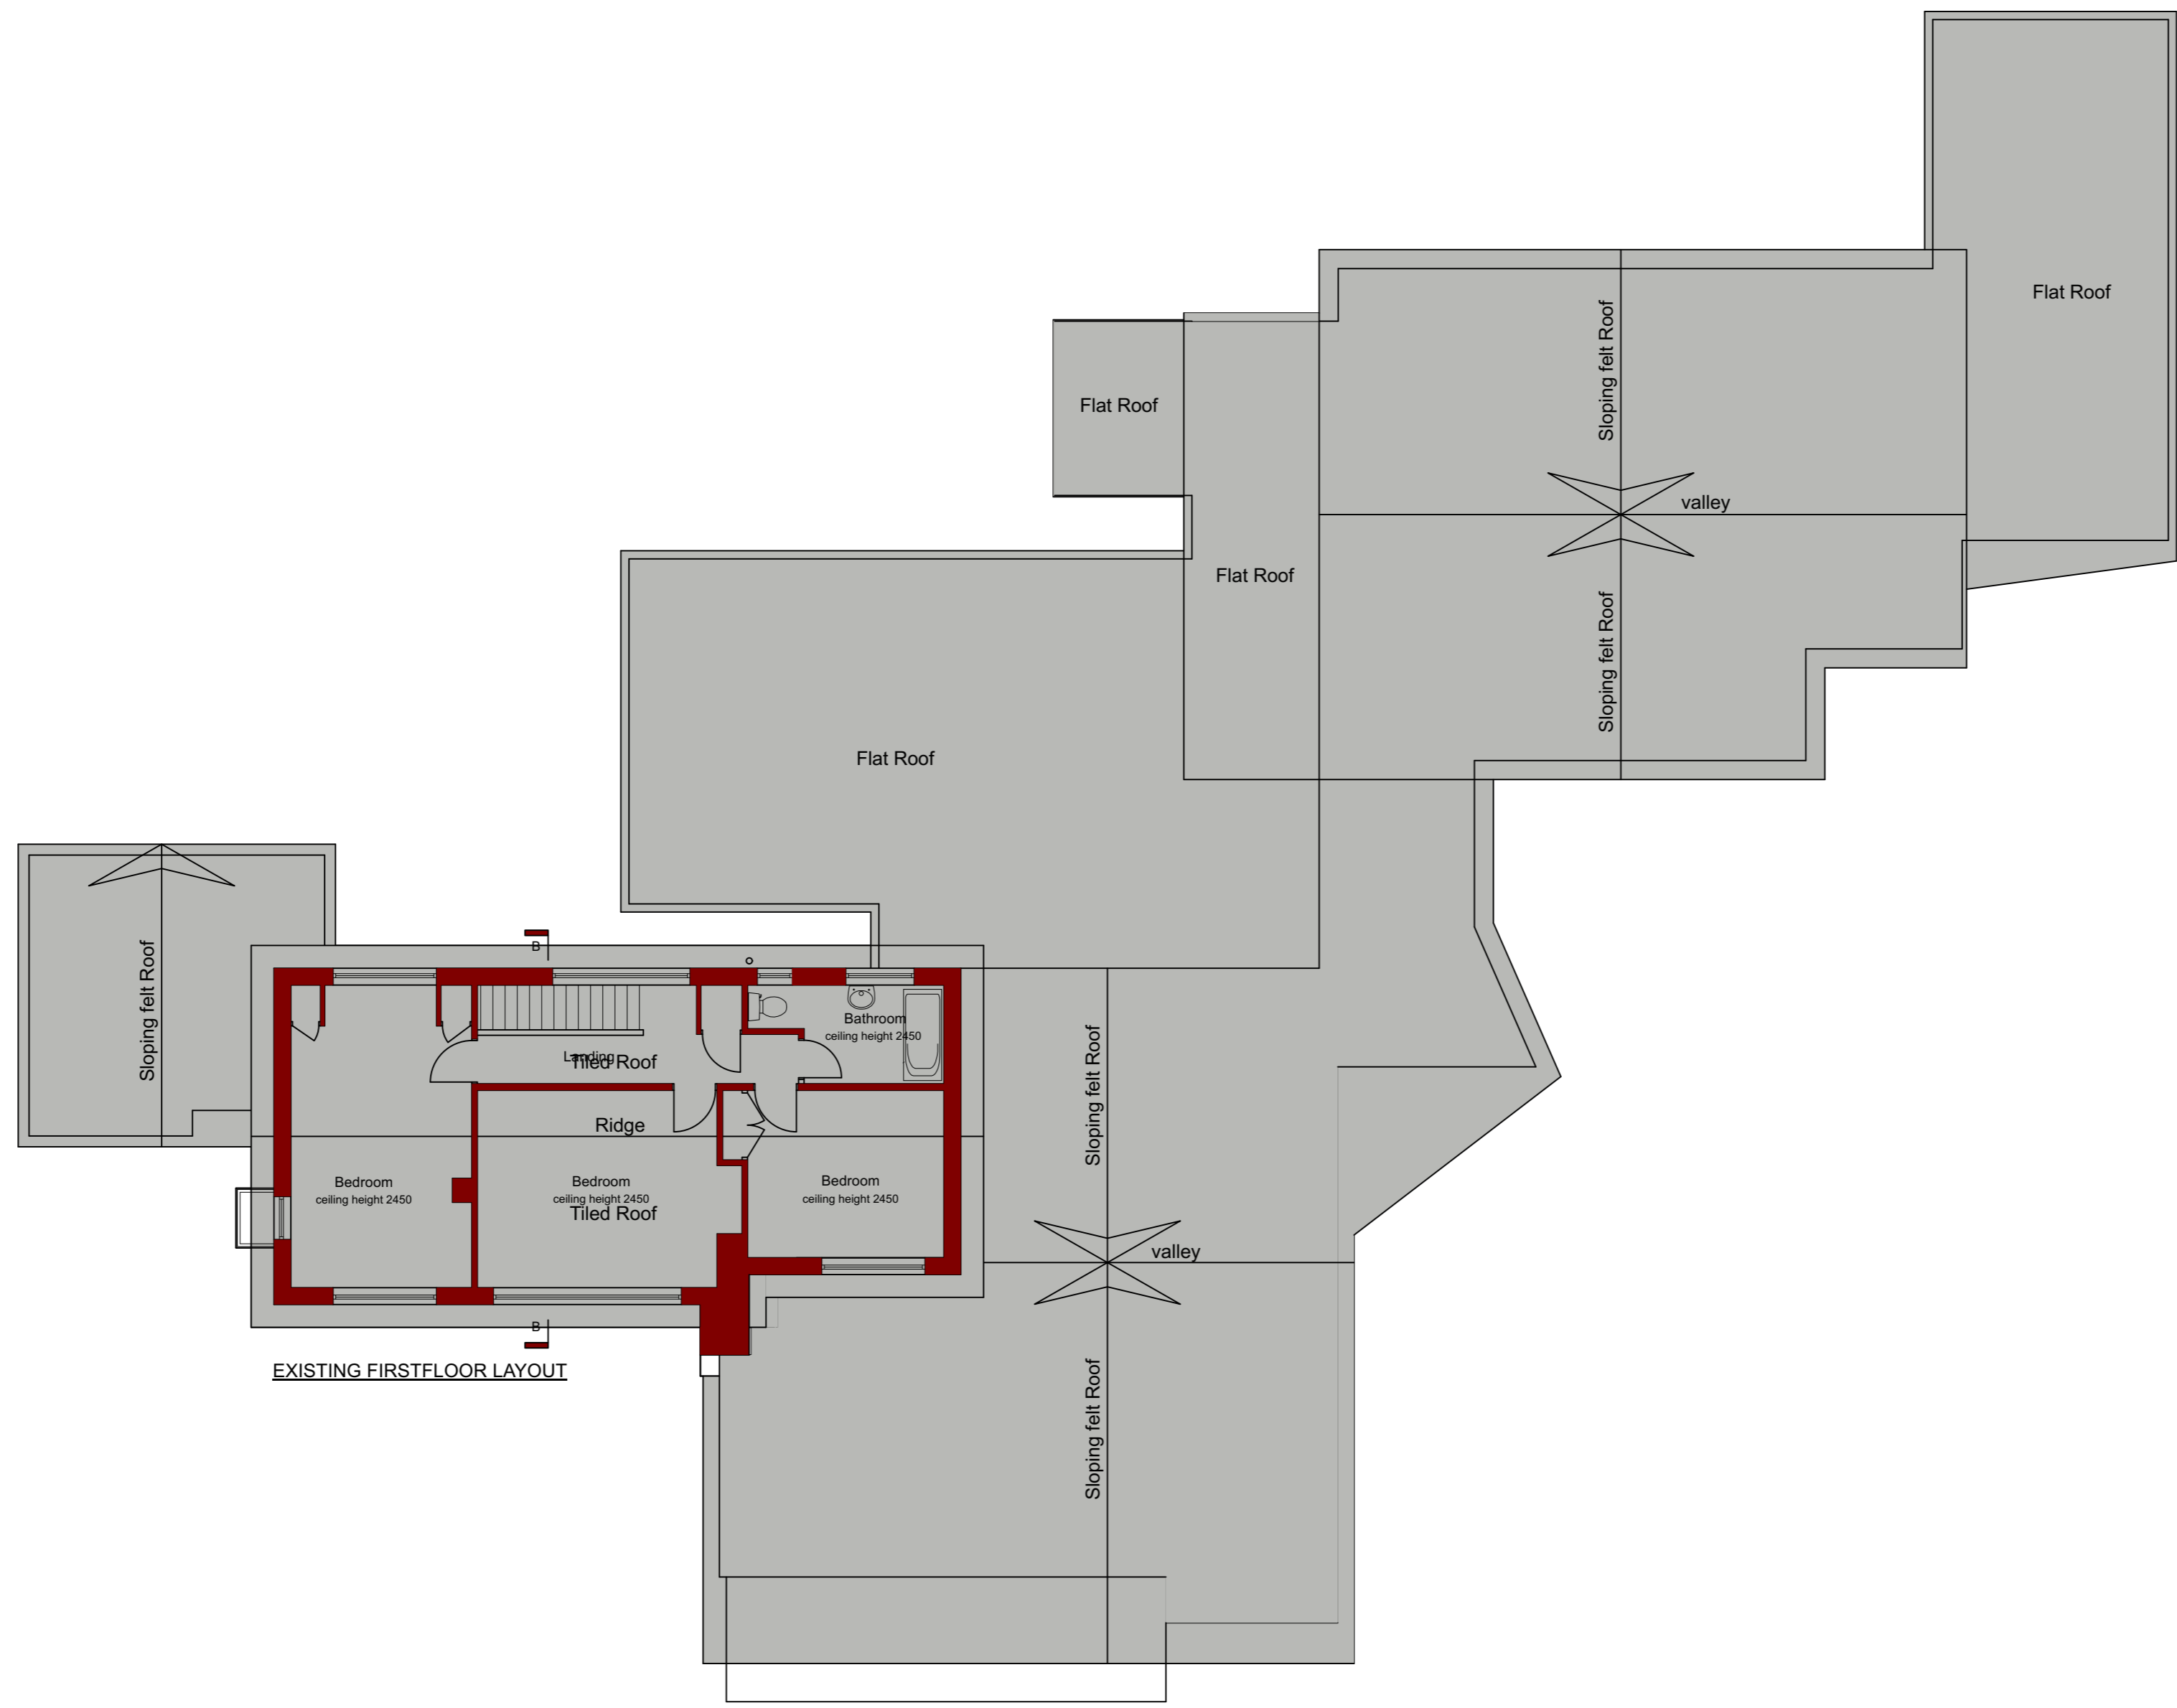

EXISTING FRONT ELEVATION

EXISTING REAR ELEVATION

EXISTING SIDE ELEVATION

EXISTING SIDE ELEVATION

749.04	existing plans		
planning	1:100@A1	March 23	SG
1st Floor Woodfired Studios 62 High St Merthyr Tydfil CF37 6DE 07830328652 hello@georgeandco.studio www.georgeandco.studio			
DO NOT SCALE THIS DRAWING		©George and Co.	