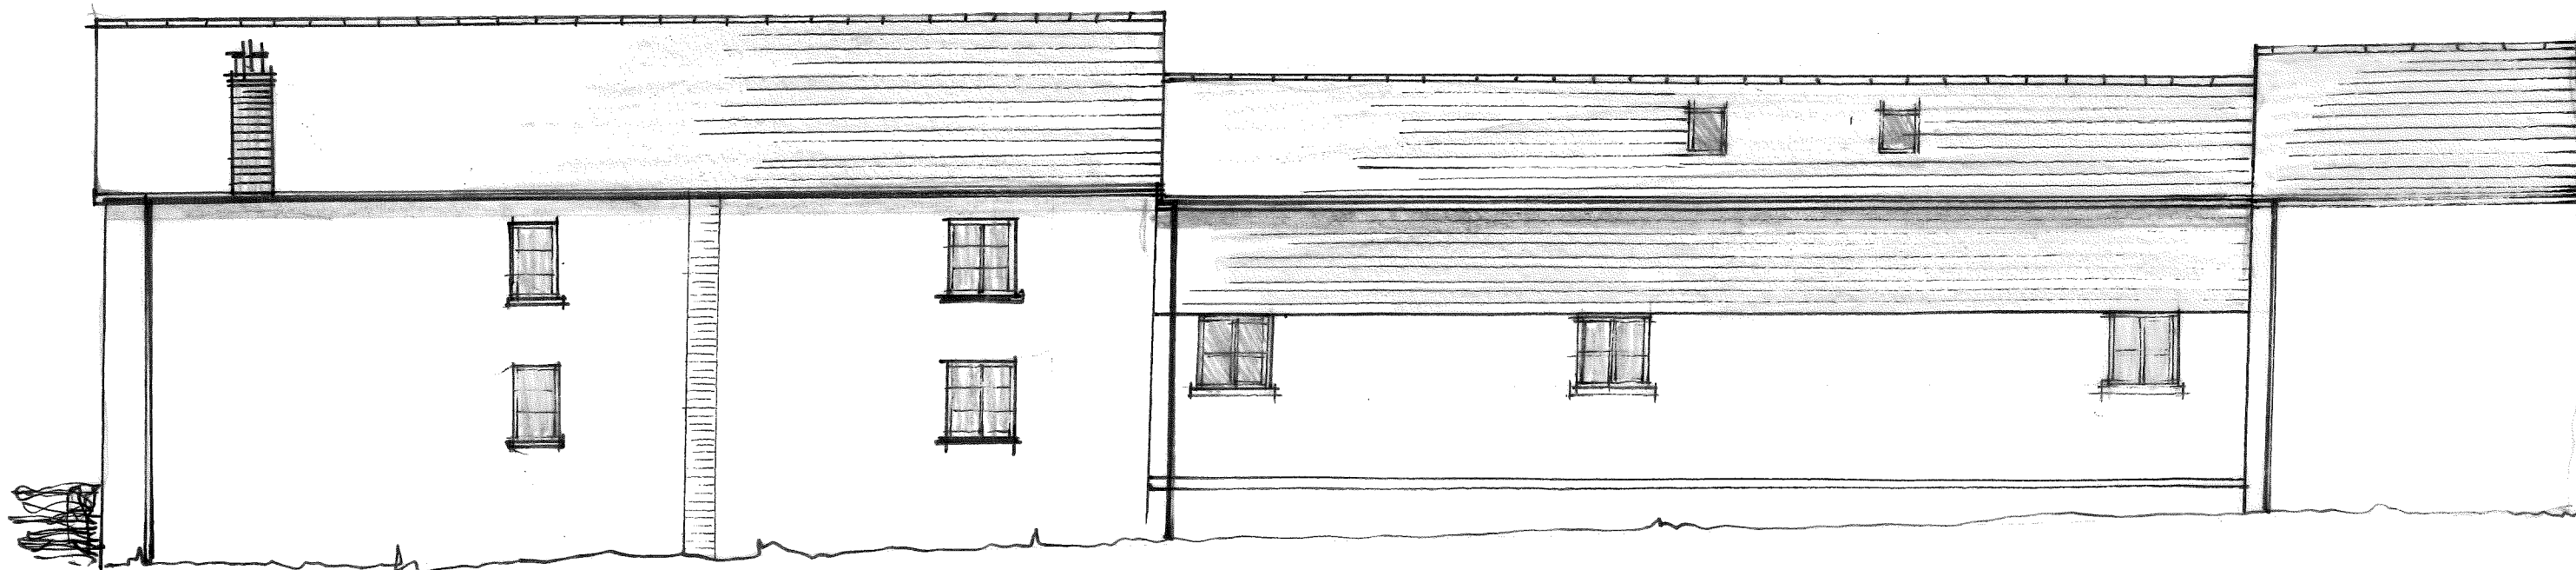

PRESS IRONS & SHEARS
UMBOURNE
SHUTE NR AXMINSTER.
EX13 7QL

MTRS 1:100 e A3

GARDEN ELEVATION - SOUTH VIEW

1:100

ROADSIDE VIEW - NORTH VIEW