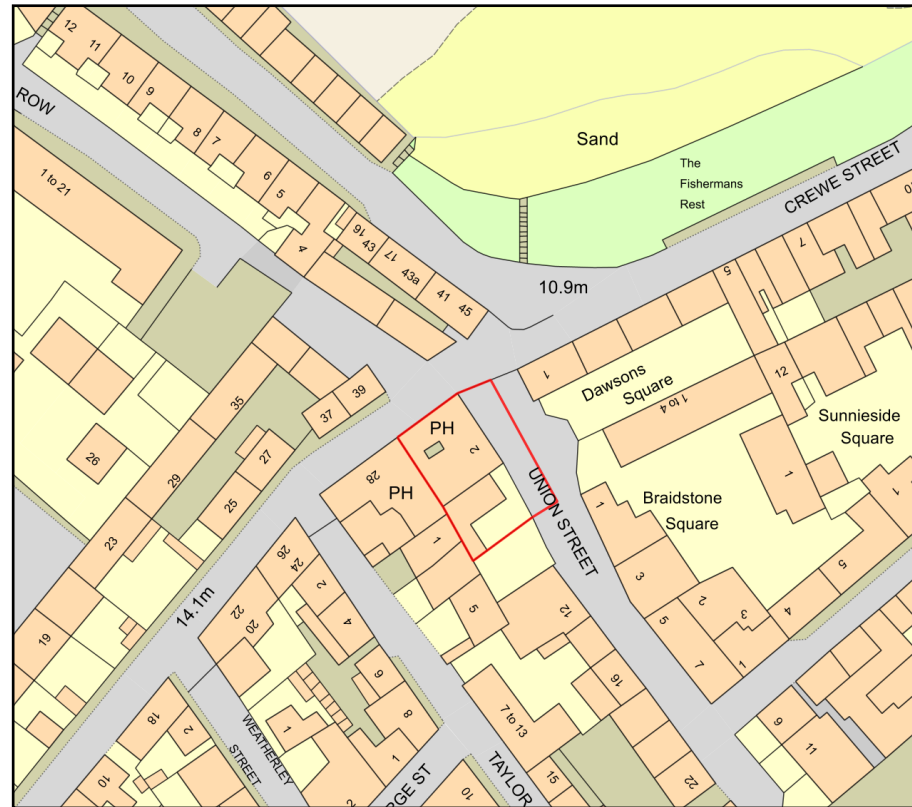

Black Swan Bin Store - Location Plan & Existing Site Plan

Plan Produced for: **Black Swan**

Date Produced: 07 Feb 2023

Plan Reference Number: TQRQM23038114505428

Scale: 1:1250 @ A4