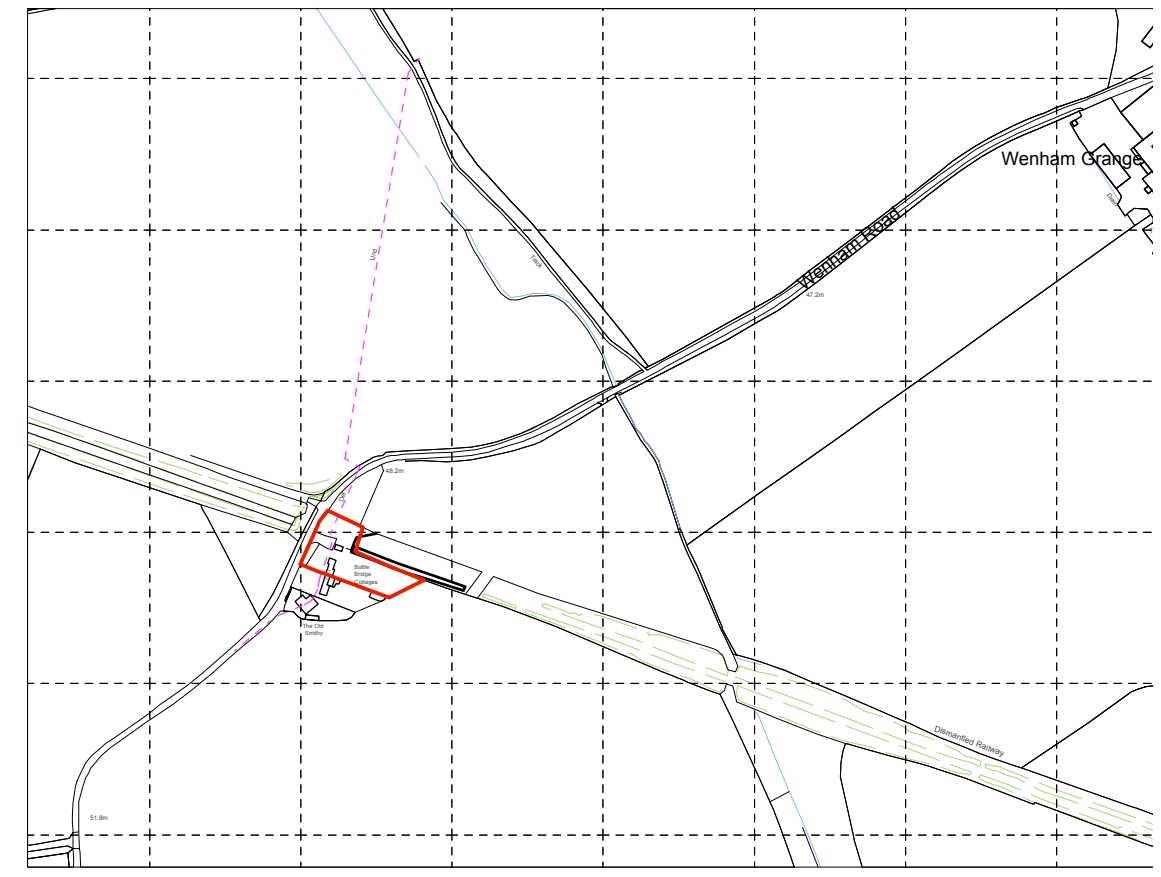

LOCATION PLAN 1:1250

0 50 100 150 200 250 300 350 400 450 500 M
CONTEXT LOCATION PLAN 1:5000

REV A. 23.04.23. Amended for planning

Copyright : © Crown Copyright 2010 Find Maps. All rights reserved. Licence Number 100047514

DRAWING
LOCATION PLAN

SCALE 1:1250 /1:5000 @ A3	DATE Feb 2023
-------------------------------------	-------------------------

NOTES
Generally do not scale drawings. All dimensions to be checked on site.

This drawing is copyright and remains the property of Beech Architects Ltd. Original size A3. Scale shown will be incorrect if reproduced in any other format