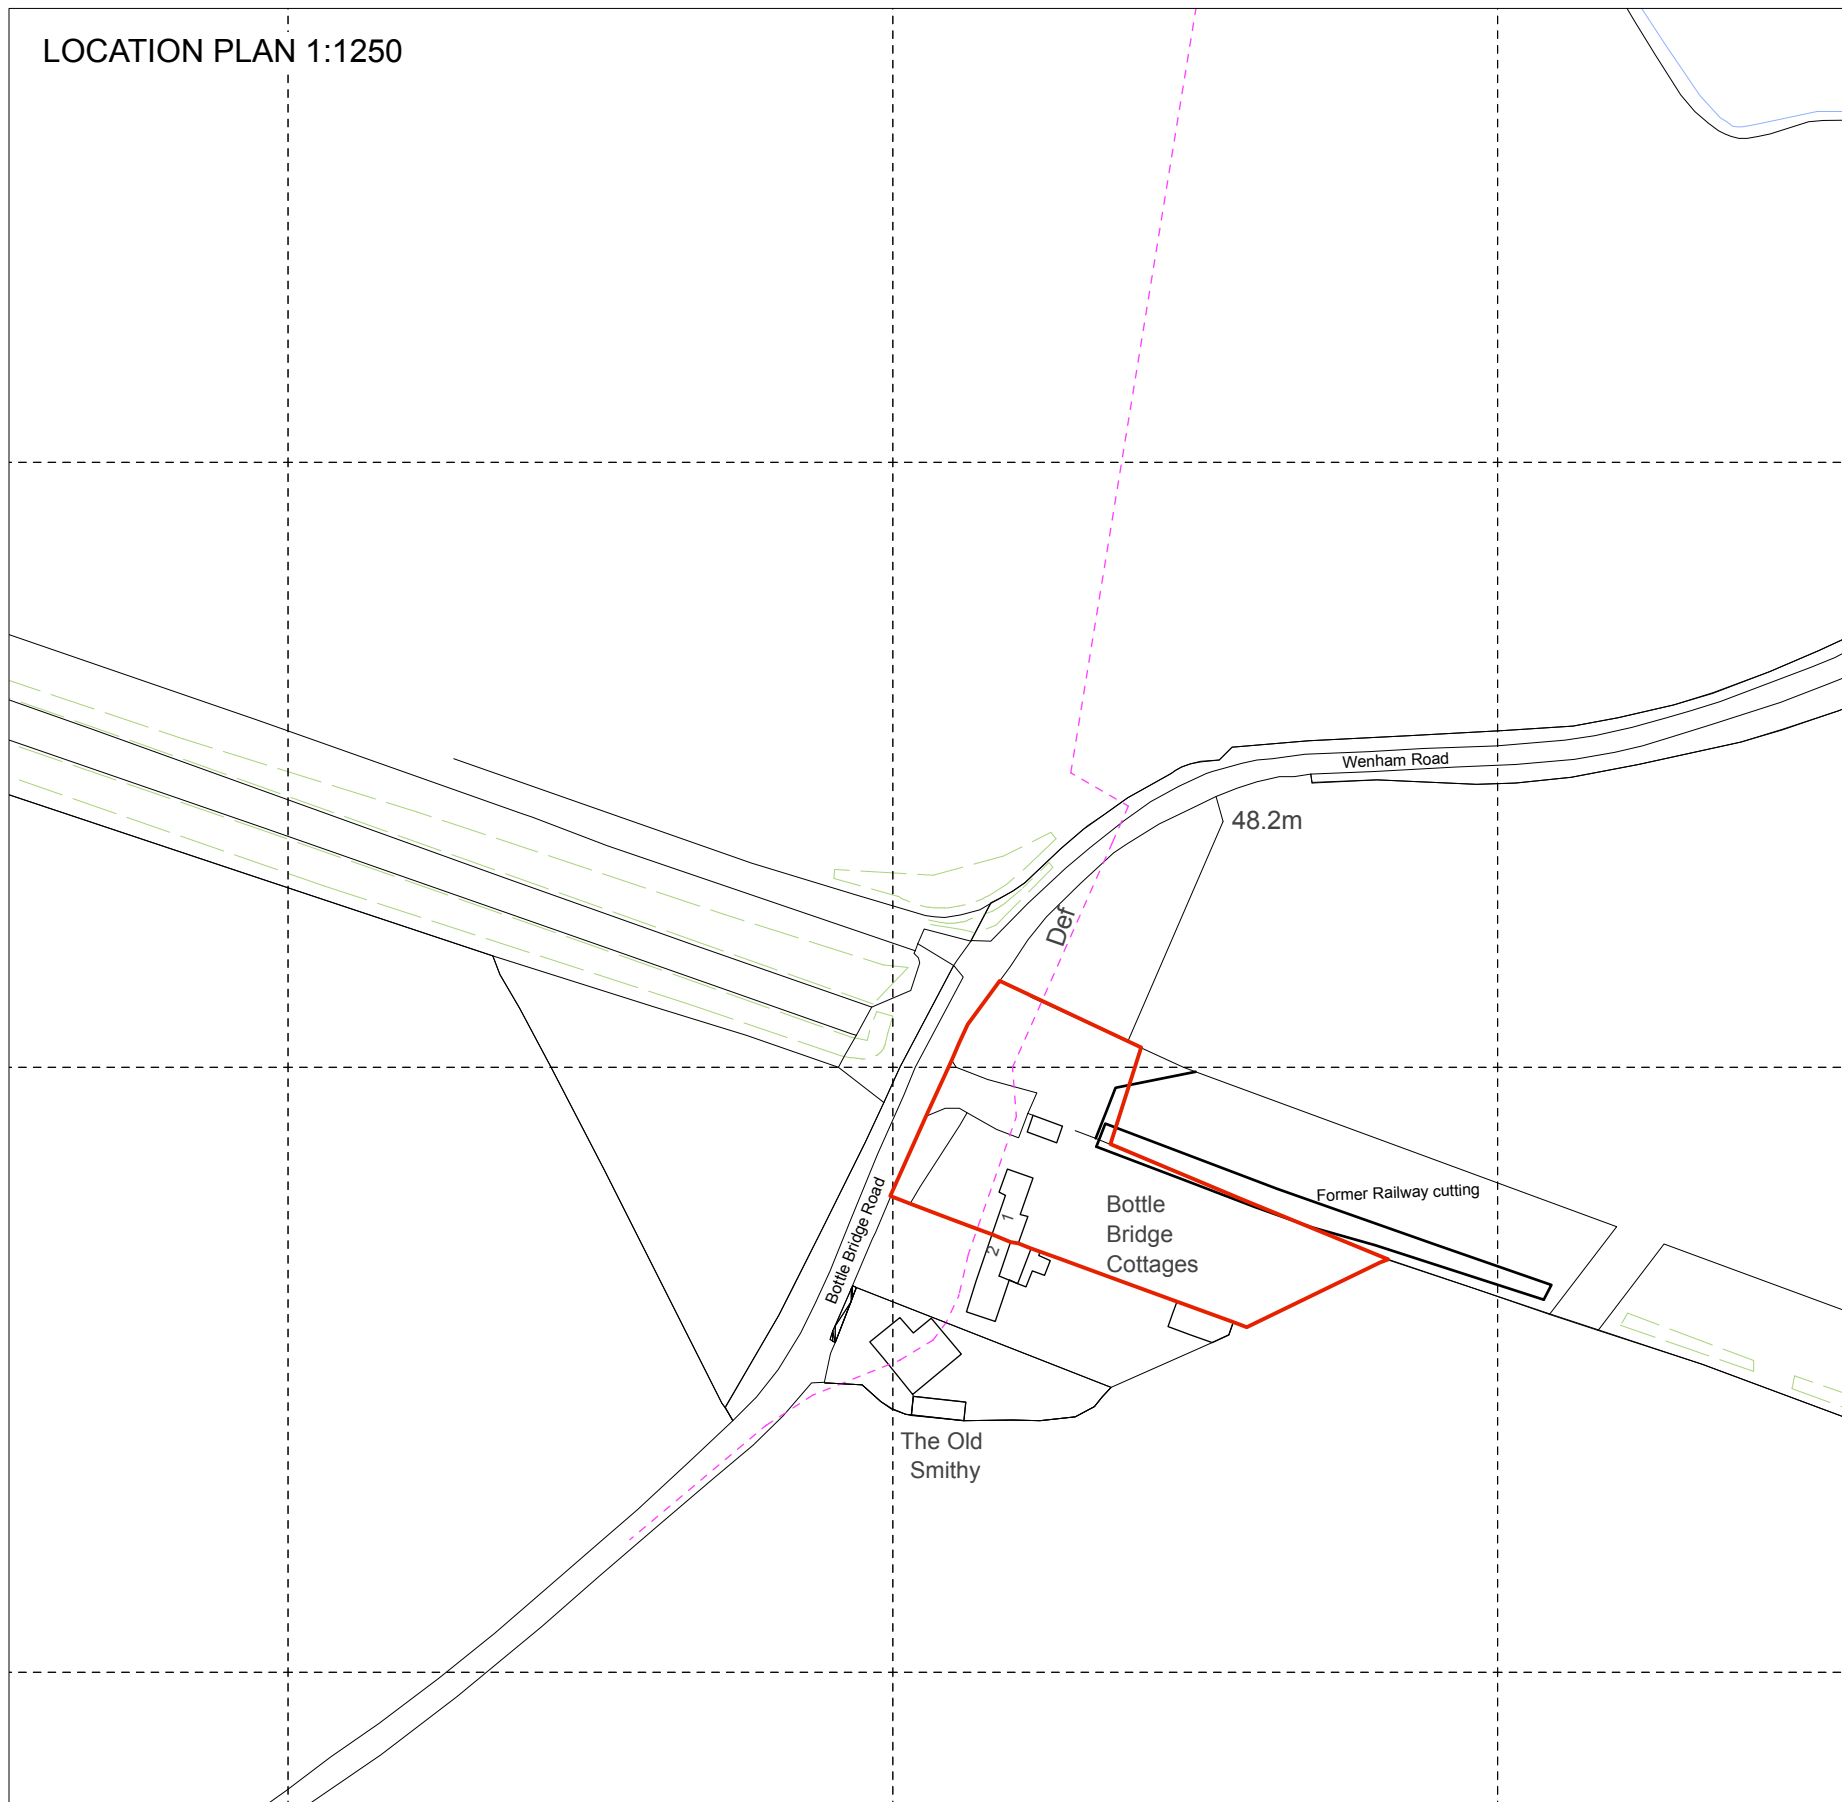

LOCATION PLAN 1:1250

0 50 100 150 200 250 300 350 400 450 500 M
CONTEXT LOCATION PLAN 1:5000

REV A. 23.04.23. Amended for planning

Copyright : © Crown Copyright 2010 Find Maps. All rights reserved. Licence Number 100047514

DRAWING
LOCATION PLAN

SCALE 1:1250 /1:5000 @ A3	DATE Feb 2023
-------------------------------------	-------------------------

NOTES
Generally do not scale drawings. All dimensions to be checked on site.

This drawing is copyright and remains the property of Beech Architects Ltd. Original size A3. Scale shown will be incorrect if reproduced in any other format