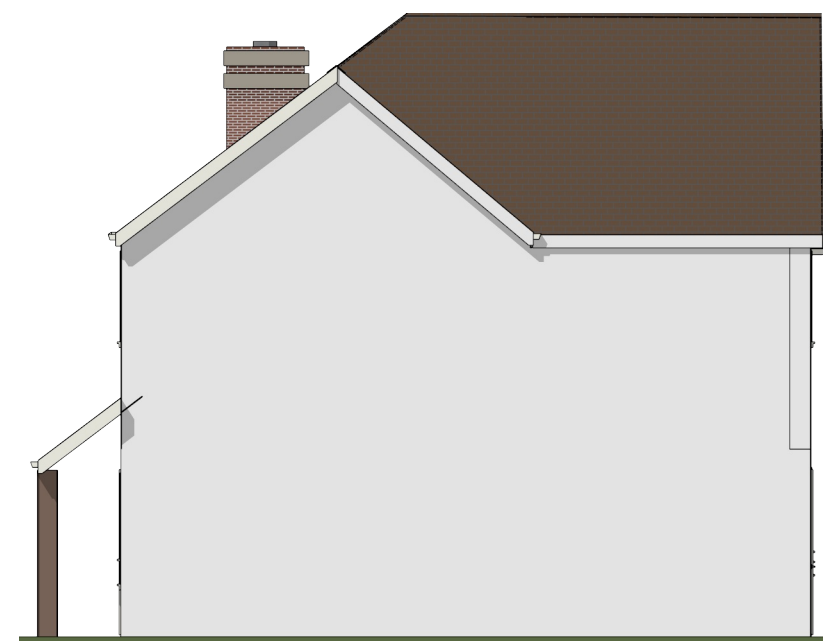

Scale Bar

Sheet #

2

Drawn By:

KS

Date:

26/04/2023

Scale:

1:100
@A3

Exterior Elevation Front

Exterior Elevation Left

Exterior Elevation Back

Exterior Elevation Right

Proposed Elevations

Messrs Virk
Pinelands, Hackmans Gate, DY9 0EP