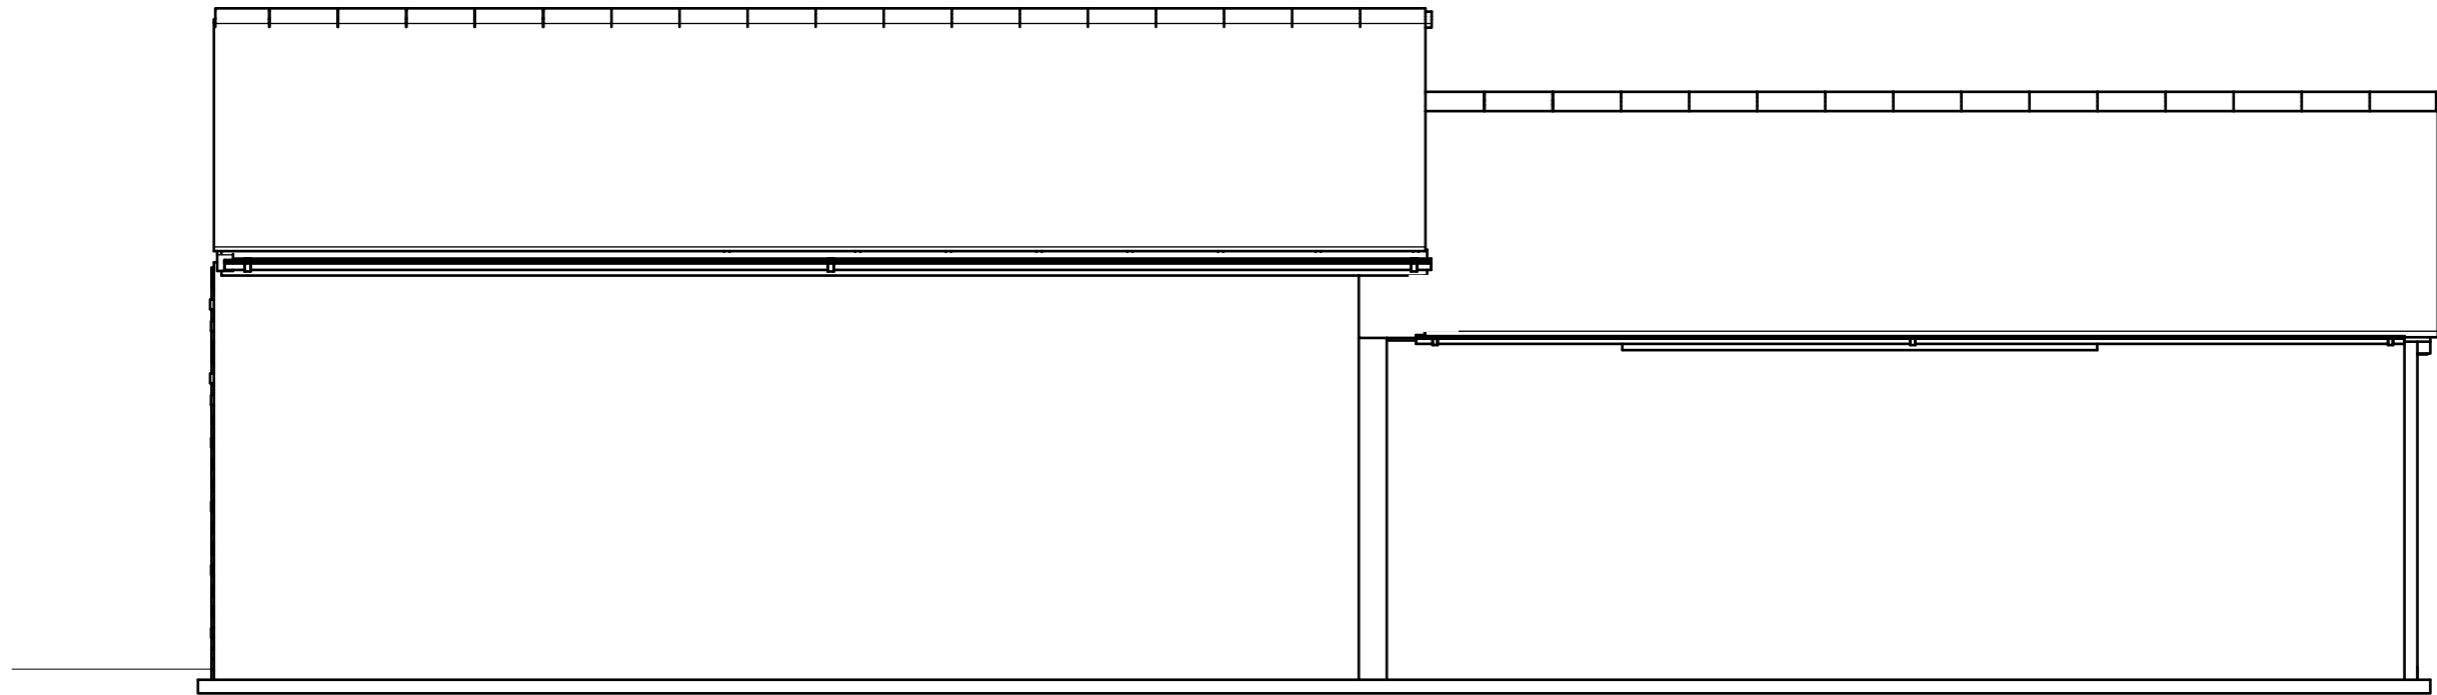

BAY TREE COTTAGE CONVERSION PLANNING ELEVATION VIEWS_ SCALE 1:50

FRONT ELEVATION SCALE 1:50

BAY TREE COTTAGE CONVERSION PLANNING ELEVATION VIEWS_ SCALE 1:50

REAR ELEVATION SCALE 1:50

BAY TREE COTTAGE CONVERSION PLANNING ELEVATION VIEWS_ SCALE 1:50

SIDE ELEVATION SCALE 1:50

BAY TREE COTTAGE CONVERSION PLANNING ELEVATION VIEWS_ SCALE 1:50

PLAN VIEW SECTION CUT VIEW SCALE 1:50

BAY TREE COTTAGE CONVERSION PLANNING ELEVATION VIEWS_ SCALE 1:50

PLAN VIEW SCALE 1:50

BAY TREE COTTAGE CONVERSION PLANNING EXSISTING FRONT ELEVATION VIEW_ SCALE 1:50

EXISTING FRONT ELEVATION SCALE 1:50

BAY TREE COTTAGE CONVERSION PLANNING EXSISTING REAR ELEVATION VIEW_ SCALE 1:50

REAR ELEVATION SCALE 1:50