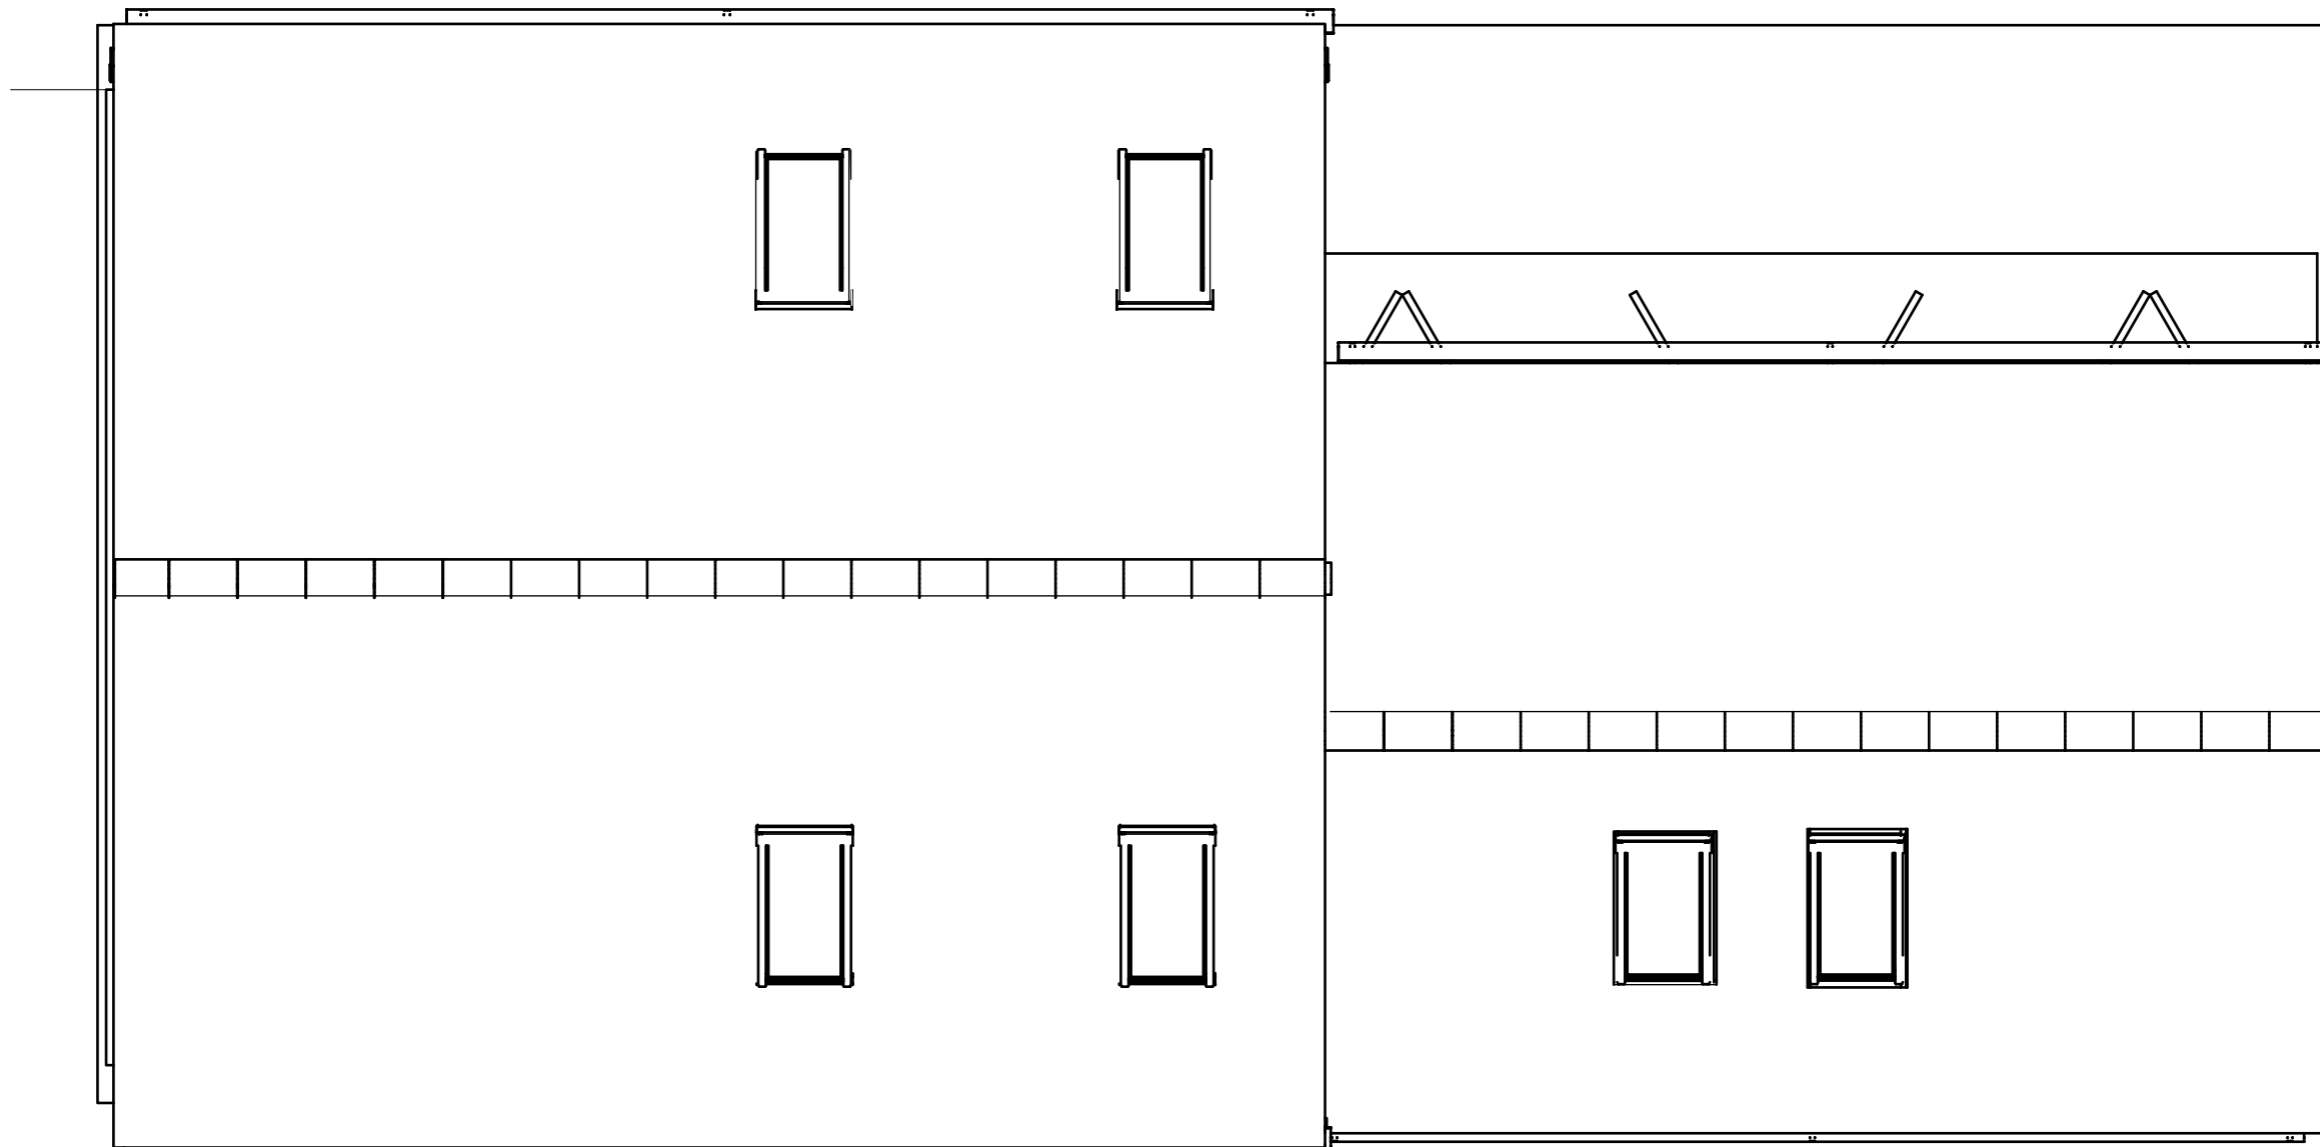

BAY TREE COTTAGE CONVERSION PLANNING ELEVATION VIEWS_ SCALE 1:50

FRONT ELEVATION SCALE 1:50

BAY TREE COTTAGE CONVERSION PLANNING ELEVATION VIEWS_ SCALE 1:50

REAR ELEVATION SCALE 1:50

BAY TREE COTTAGE CONVERSION PLANNING ELEVATION VIEWS_ SCALE 1:50

SIDE ELEVATION SCALE 1:50

BAY TREE COTTAGE CONVERSION PLANNING ELEVATION VIEWS_ SCALE 1:50

PLAN VIEW SECTION CUT VIEW SCALE 1:50

BAY TREE COTTAGE CONVERSION PLANNING ELEVATION VIEWS_ SCALE 1:50

PLAN VIEW SCALE 1:50

BAY TREE COTTAGE CONVERSION PLANNING EXSISTING FRONT ELEVATION VIEW_ SCALE 1:50

EXISTING FRONT ELEVATION SCALE 1:50

BAY TREE COTTAGE CONVERSION PLANNING EXSISTING REAR ELEVATION VIEW_ SCALE 1:50

REAR ELEVATION SCALE 1:50