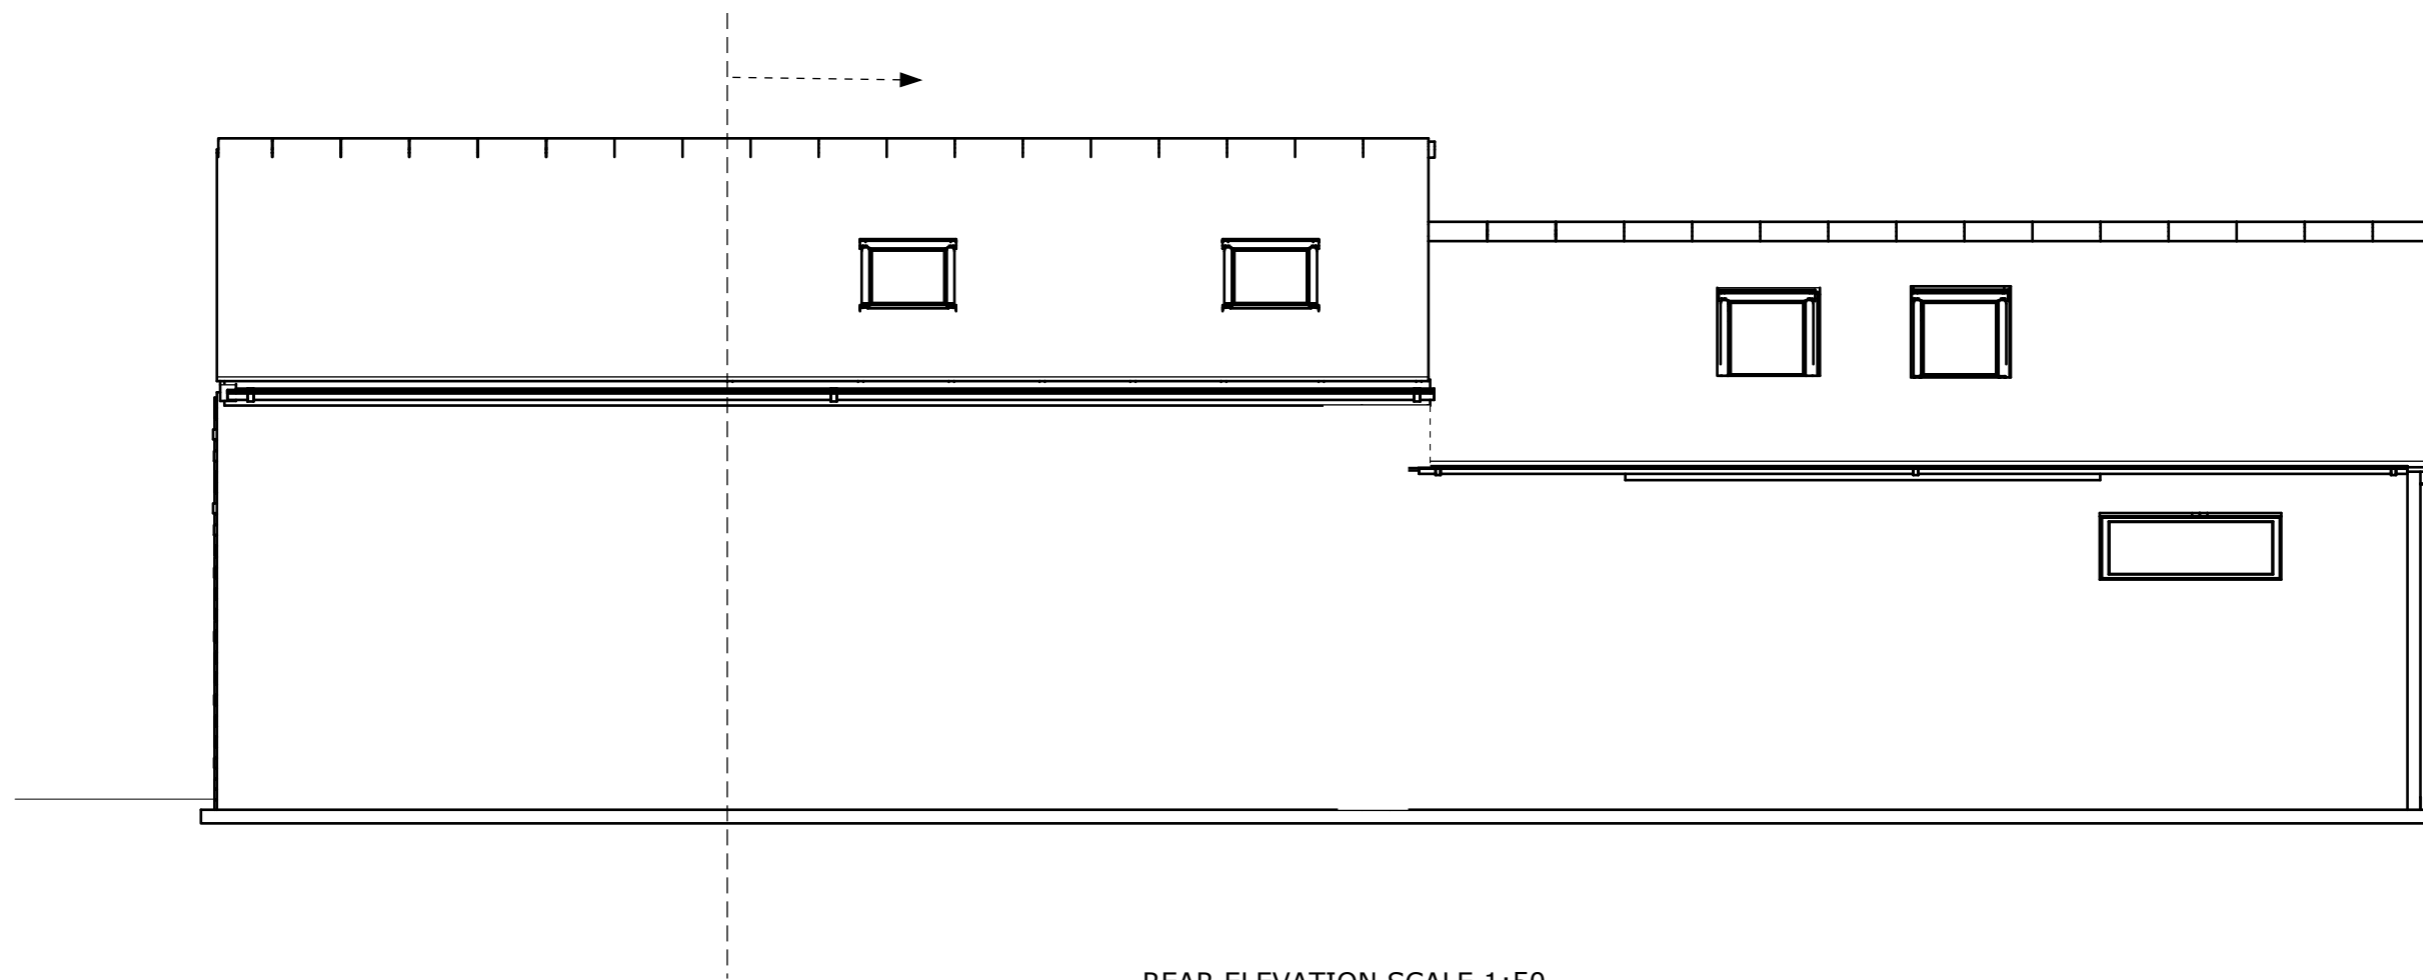

BAY TREE COTTAGE CONVERSION PLANNING ELEVATION VIEWS_ SCALE 1:50

FRONT ELEVATION SCALE 1:50

BAY TREE COTTAGE CONVERSION PLANNING ELEVATION VIEWS_ SCALE 1:50

REAR ELEVATION SCALE 1:50

BAY TREE COTTAGE CONVERSION PLANNING ELEVATION VIEWS_ SCALE 1:50

SIDE ELEVATION SCALE 1:50

BAY TREE COTTAGE CONVERSION PLANNING ELEVATION VIEWS_ SCALE 1:50

PLAN VIEW SECTION CUT VIEW SCALE 1:50

BAY TREE COTTAGE CONVERSION PLANNING ELEVATION VIEWS_ SCALE 1:50

PLAN VIEW SCALE 1:50

BAY TREE COTTAGE CONVERSION PLANNING EXSISTING FRONT ELEVATION VIEW_ SCALE 1:50

EXISTING FRONT ELEVATION SCALE 1:50

BAY TREE COTTAGE CONVERSION PLANNING EXSISTING REAR ELEVATION VIEW_ SCALE 1:50

REAR ELEVATION SCALE 1:50