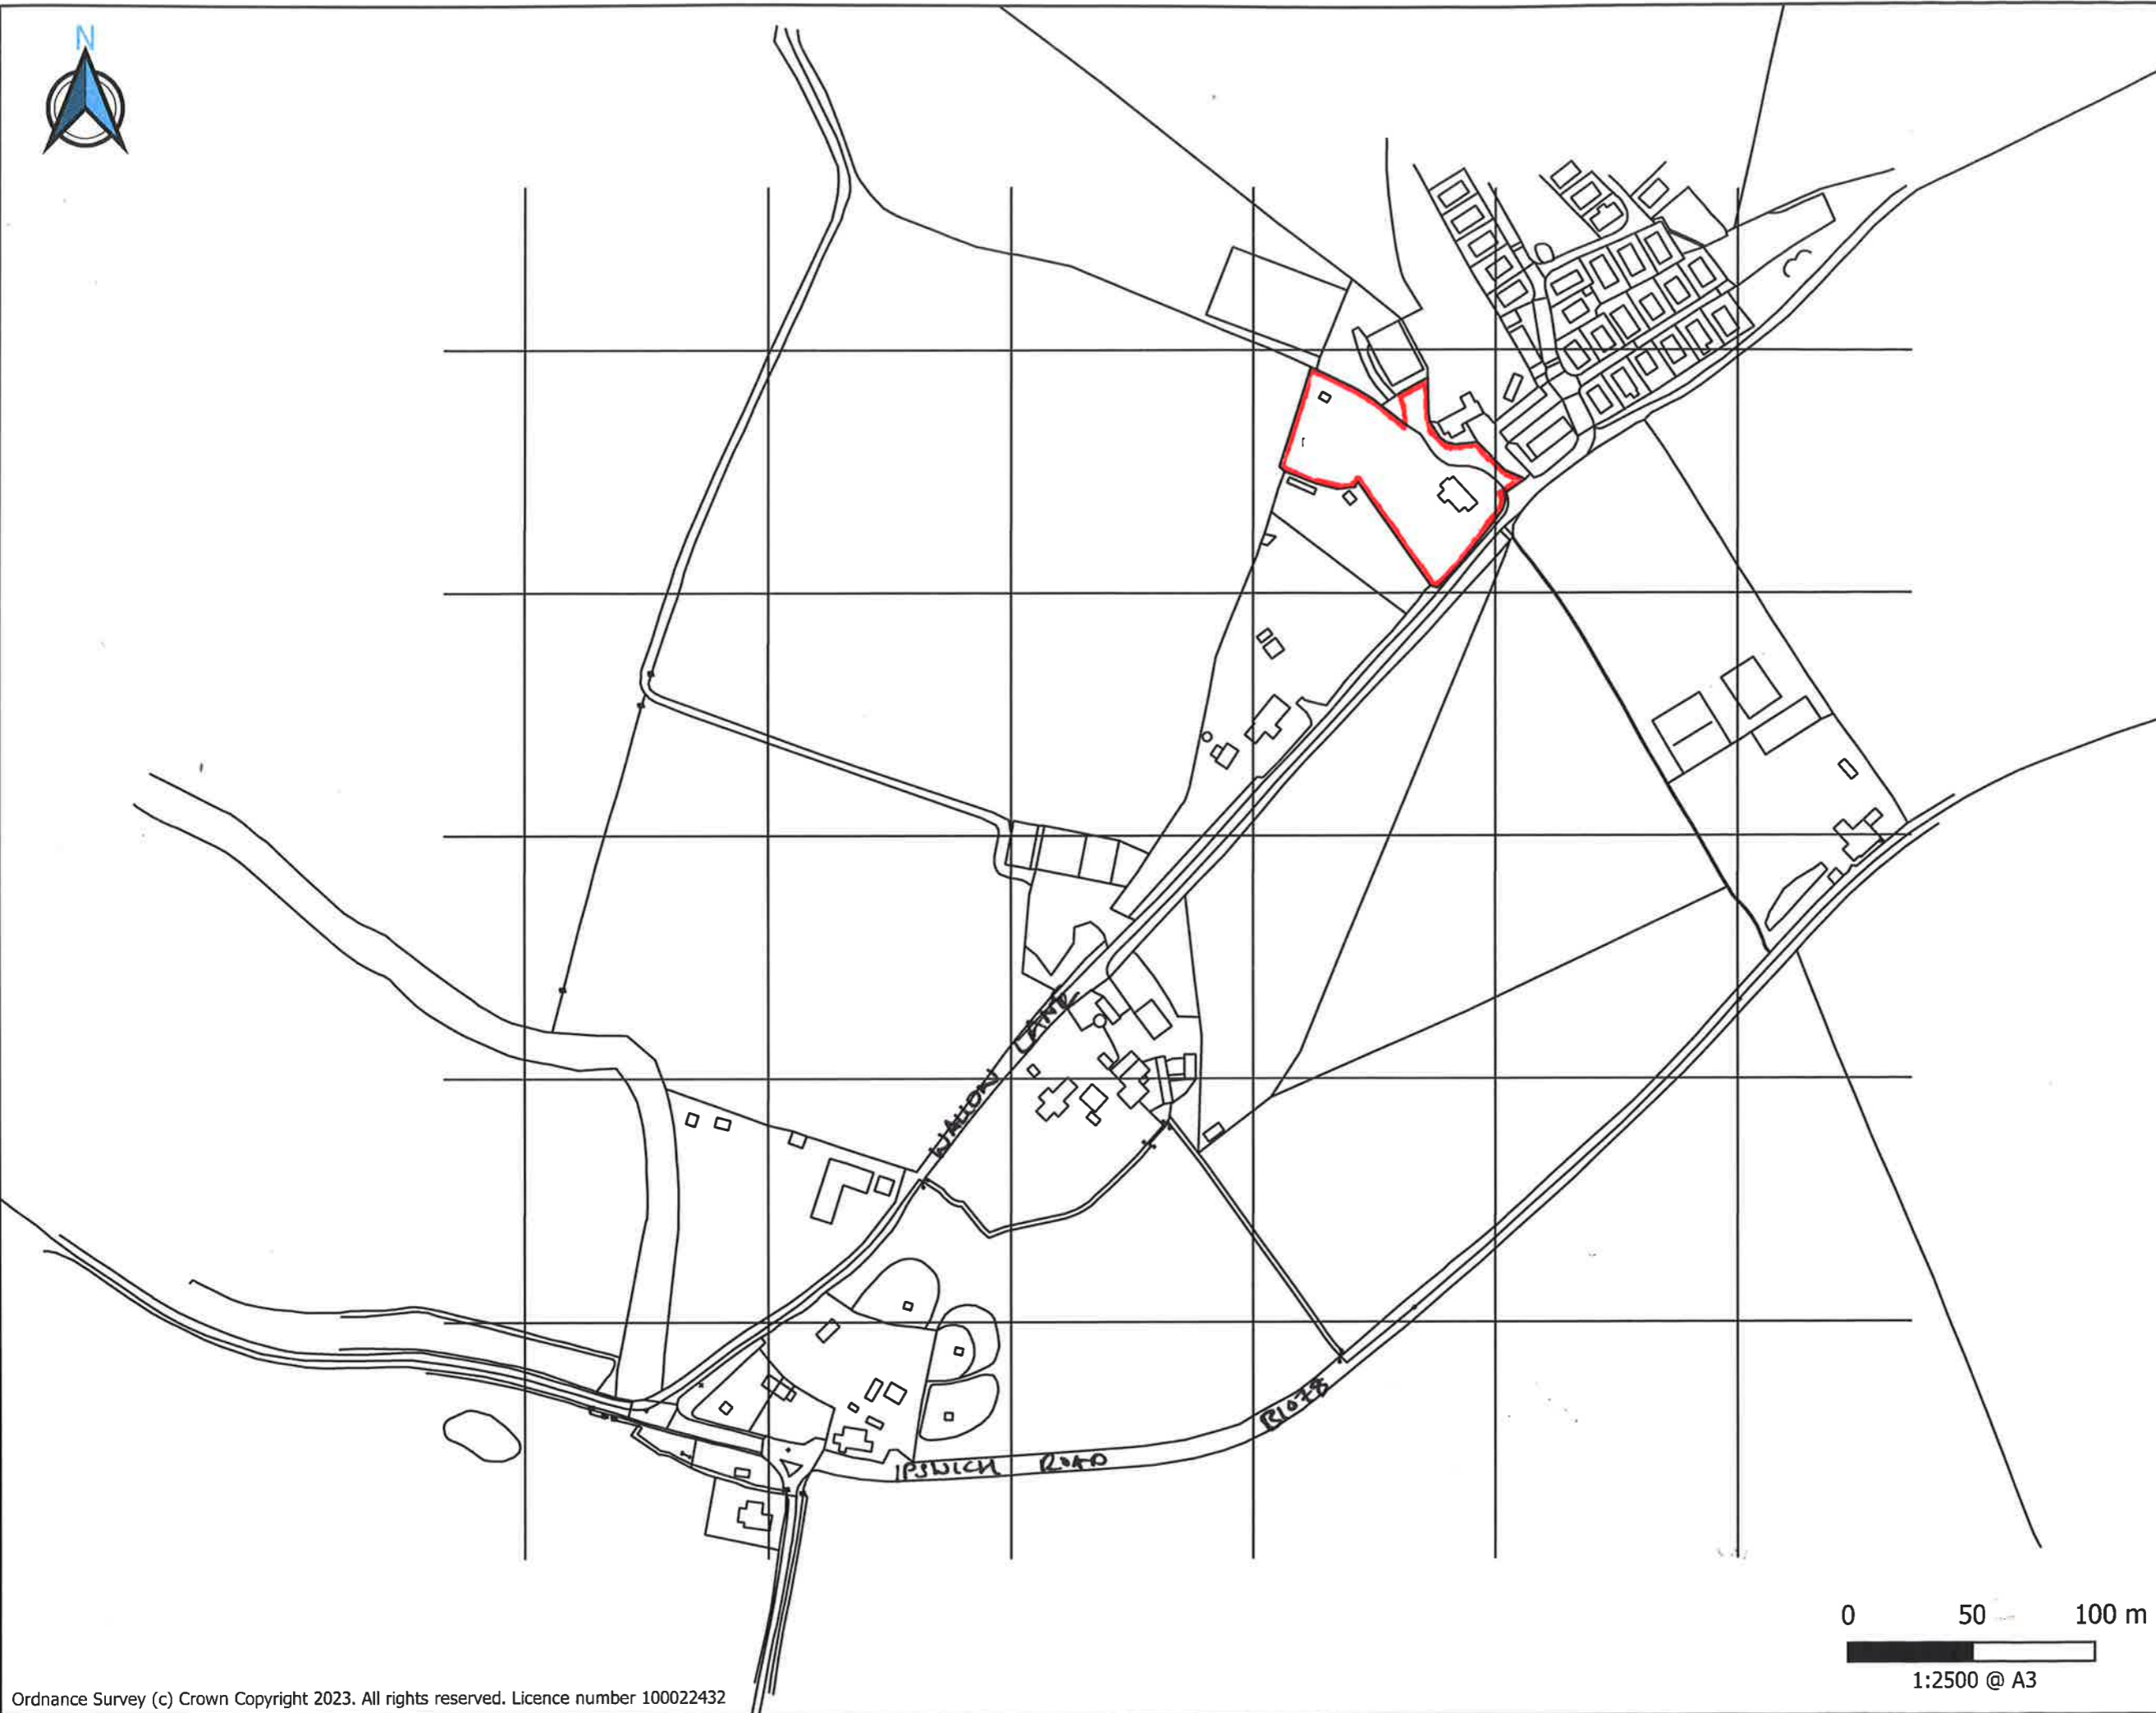

Location Plan

Client: **BOURNER**

Drawing No.: **88367/01**

Date:

 **Julius Bahn**
OAK BUILDINGS

03444171400

The Millworks,
Heath Mill Road,
Wombourne,
South Staffordshire,
WV5 8AP

Wombourne
'N'