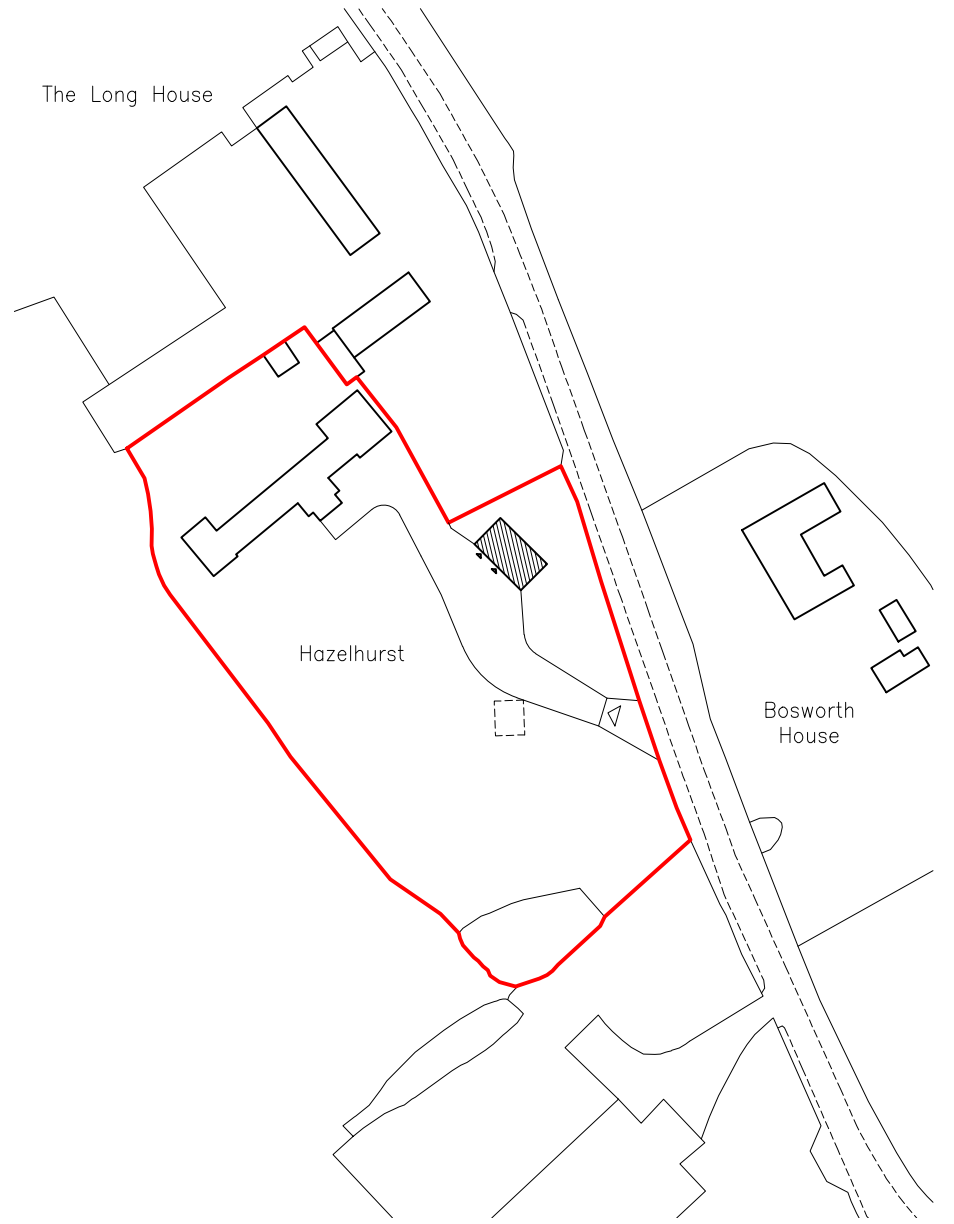

Block Plan
scale 1:500@A3

Location Plan
scale 1:1250@A3

OS MasterMap 1250/2500/10000
scale
Friday, March 17, 2023, ID:
CM-01092981
www.centremapslive.co.uk

| | | | |
|--|---|--|--------------------|
| SPACE + 21 Northfield Girton Cambridge CB3 0QG (+44)07737586716 // adrivisagie@spaceplus.org.uk | Job title: Hazelhurst, Hobbles Green, Cowlinge, Newmarket, CB8 9HX | | |
| | Client: Mr S & Mrs S Wilson | Drawing title: Location and Site Plan | Date: March '23 |
| | Drawing no: 207-SP-12 | Scale: 1:1250/500@A3 | Drawn by: AV |
| | | | Rev: |