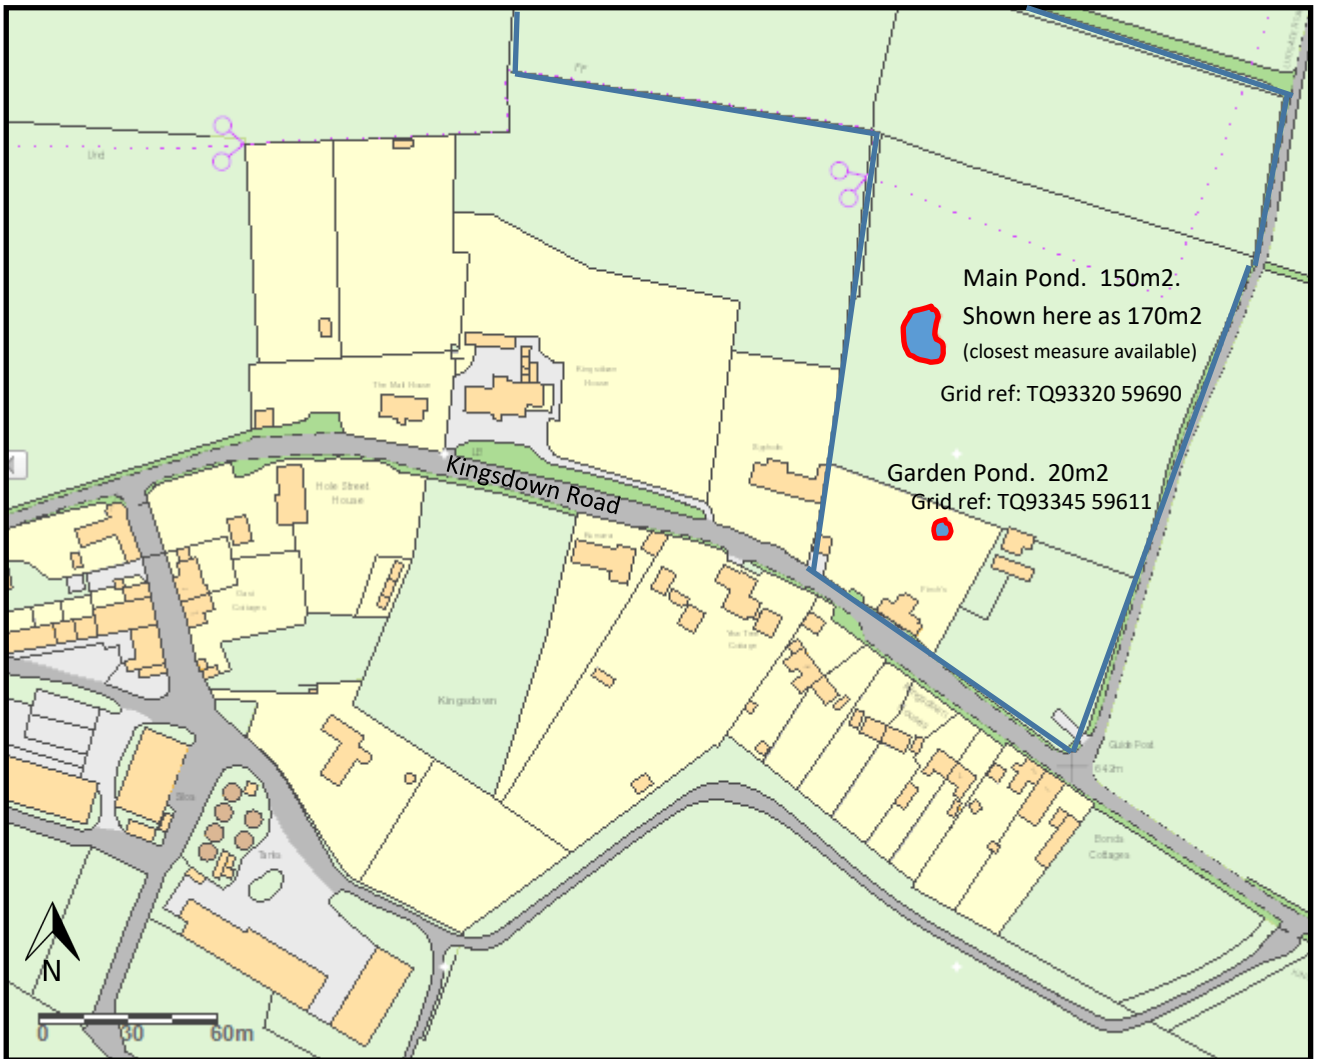

Site Location Plan

Scale 1:2500

Key

Map Boundary: ———

Landowner Boundary: ———

Main and Garden Ponds ●