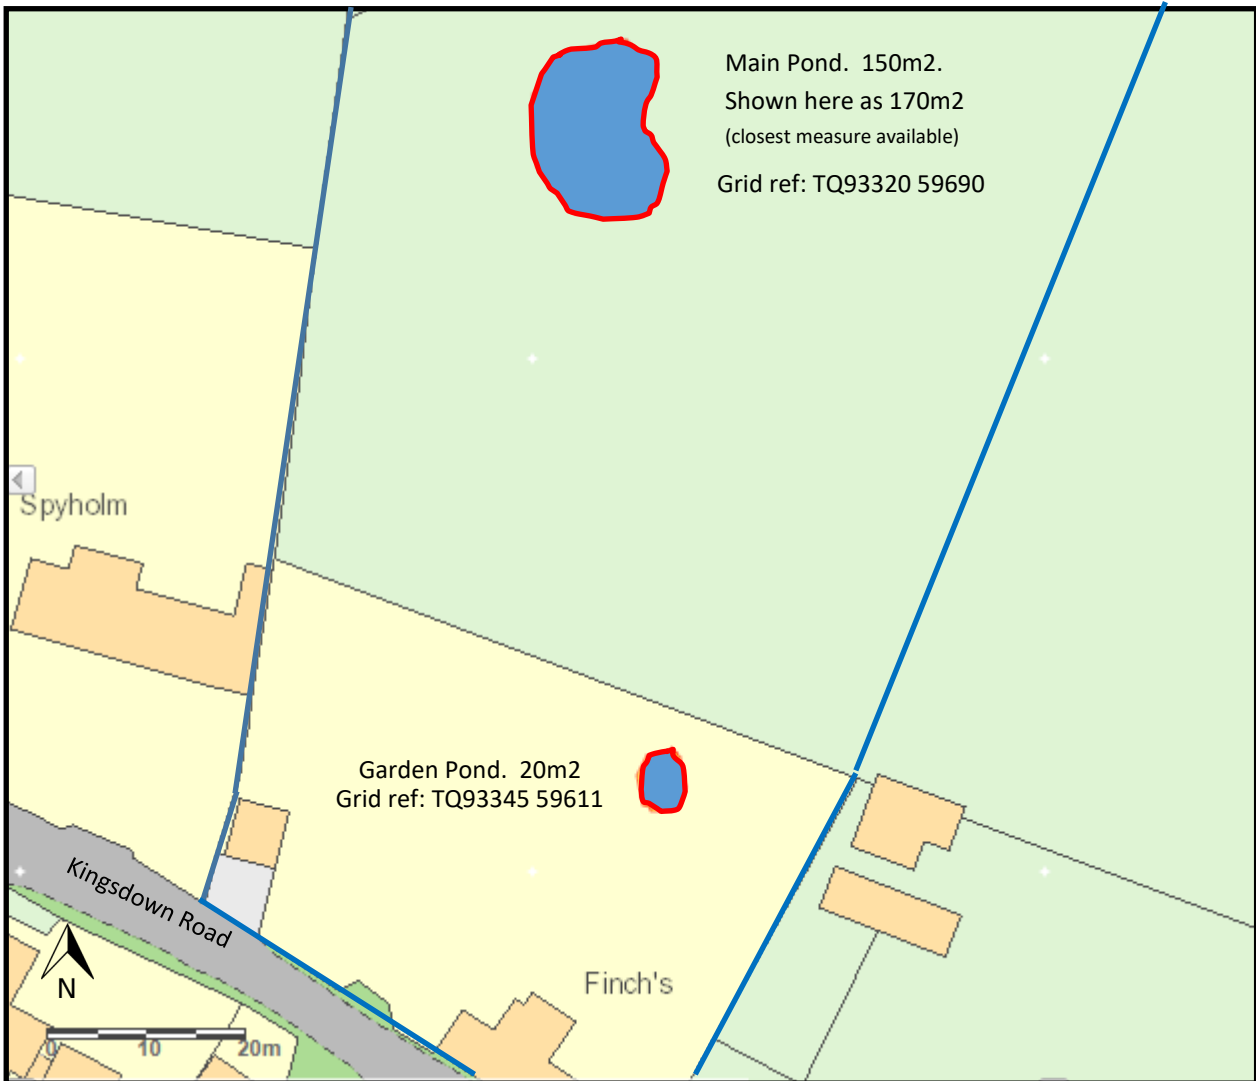

Block Plan

Scale 1:750

Key

Map Boundary: ———

Landowner Boundary: ——— (full boundary can't be displayed at this scale. Please refer to Site Location Plan.

Main and Garden Ponds ●