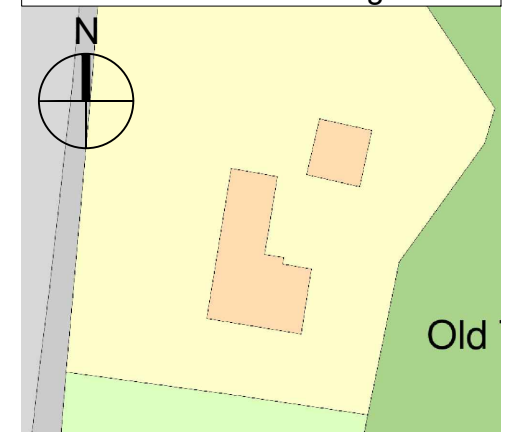

Contractors and consultants are not to scale dimensions from this drawing

Location plan (not to scale)

North elevation

**SCALE BAR 1:50**

**SARAH GOULD**  
ARCHITECTS  
sarahgouldarchitects@gmail.com

Client  
**Ms Johal**

Project  
**Old Turgis Hall, Reading Road, Stratfield Turgis - Annexe**

Description  
**North elevation**

Revision	Date	Description
B	04-04-23	NMA submission
A	07-12-22	Building Regulations
-	21-10-22	For Information