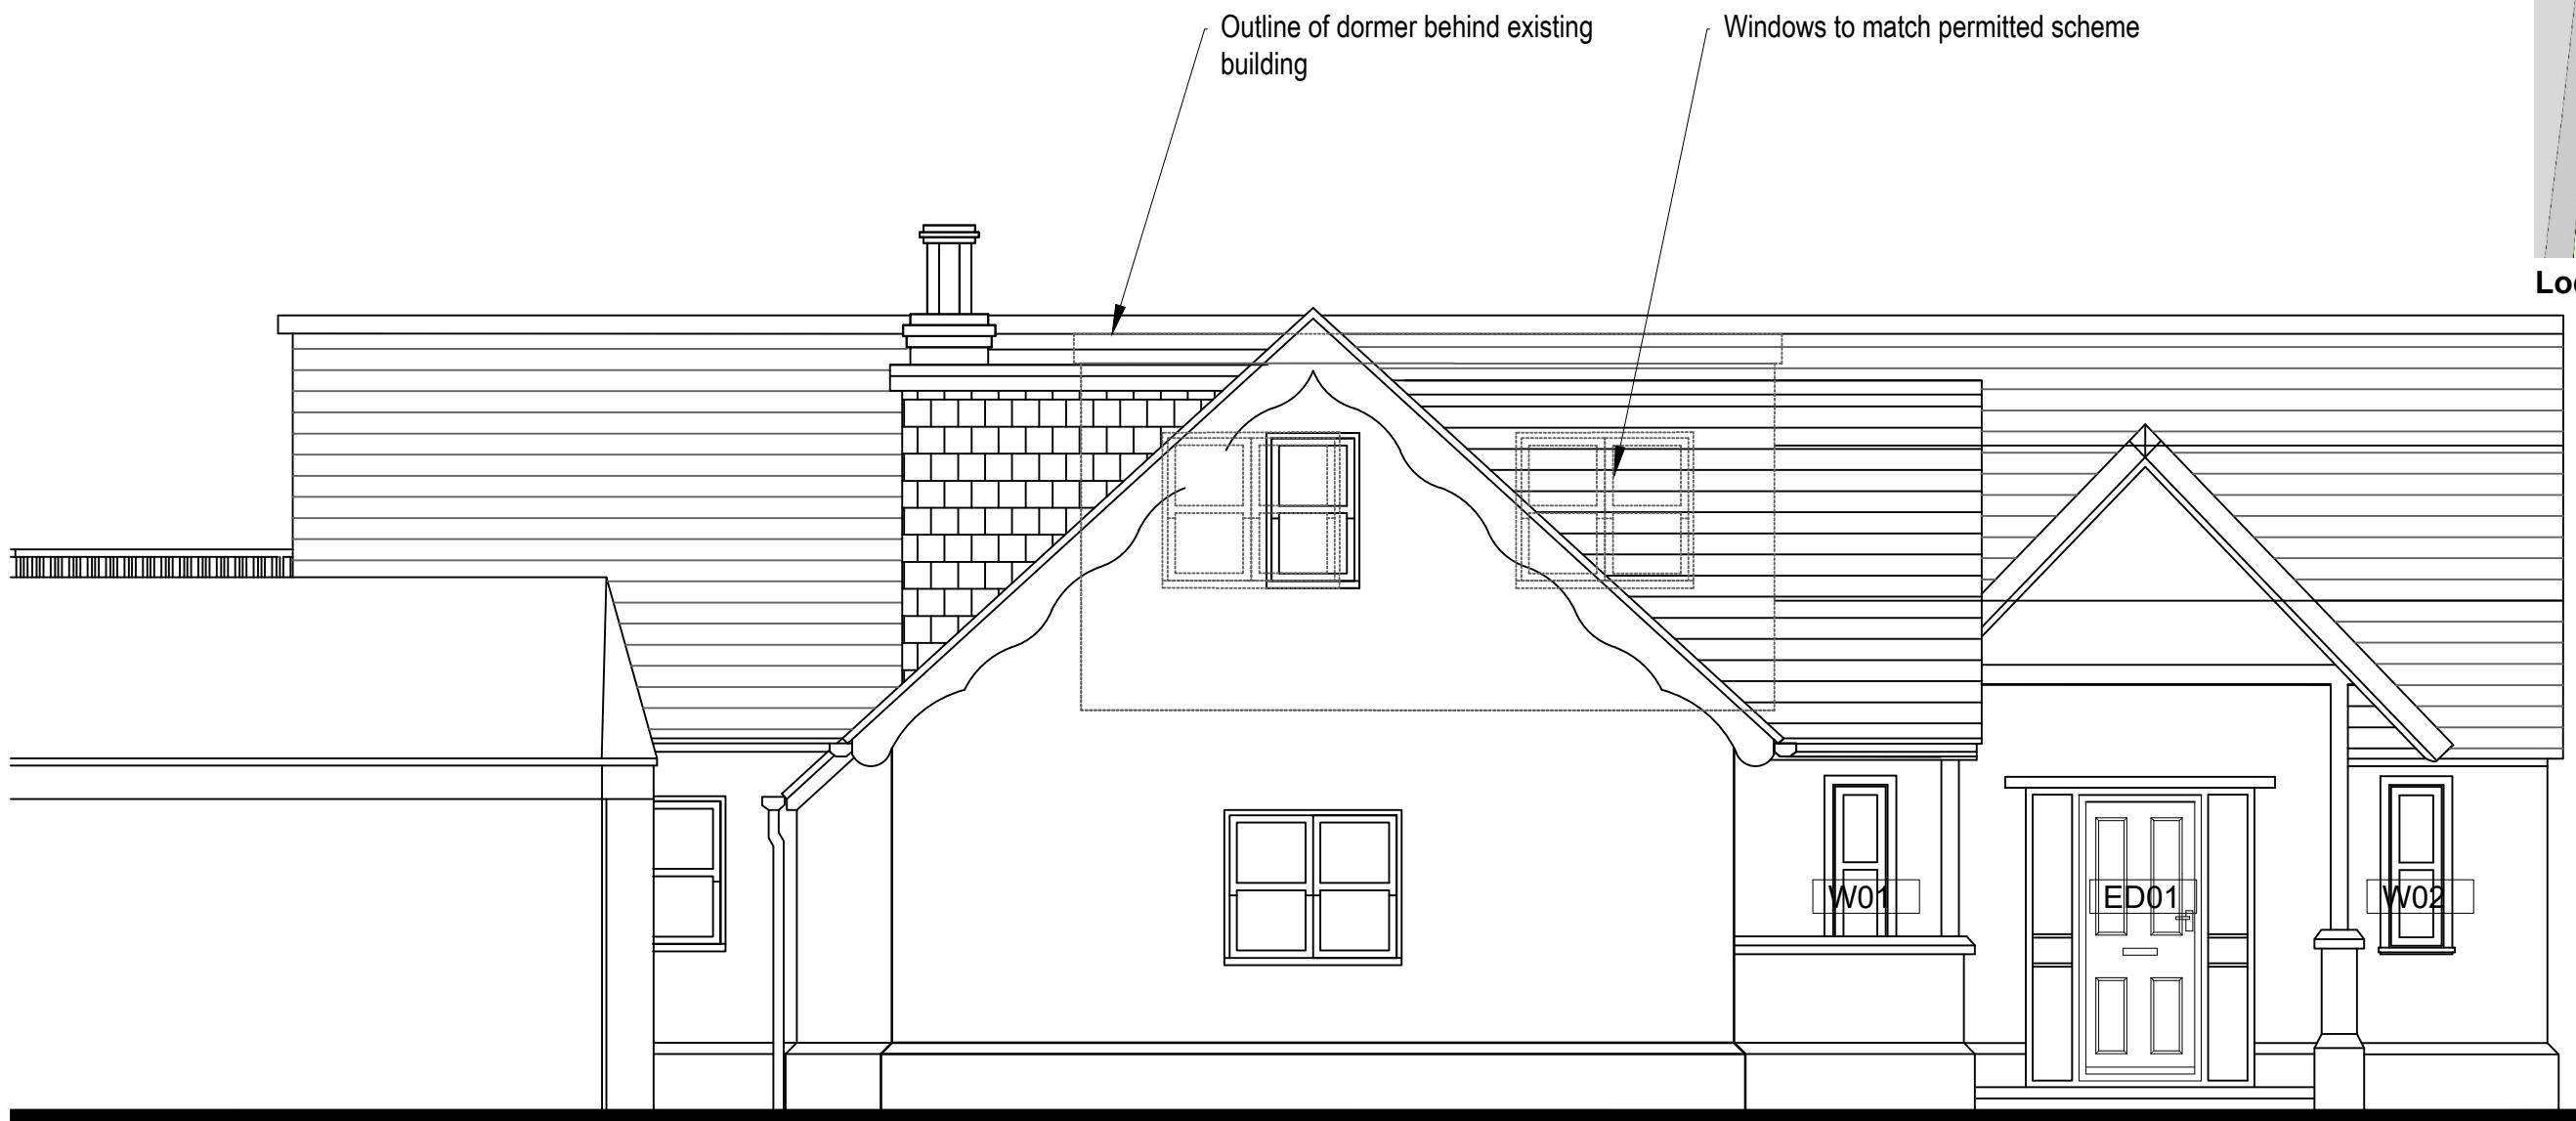

Contractors and consultants are not to scale dimensions from this drawing

Location plan (not to scale)

North elevation

**SCALE BAR 1:50**

**SARAH GOULD**  
ARCHITECTS  
sarahgouldarchitects@gmail.com

Client  
**Ms Johal**

Status		
<b>For Building Regulations</b>		
Scale	Drawn By	Date
1:50@A3	SG	Oct 22
Job Number	Drawing Number	Revision
028	05-11	B