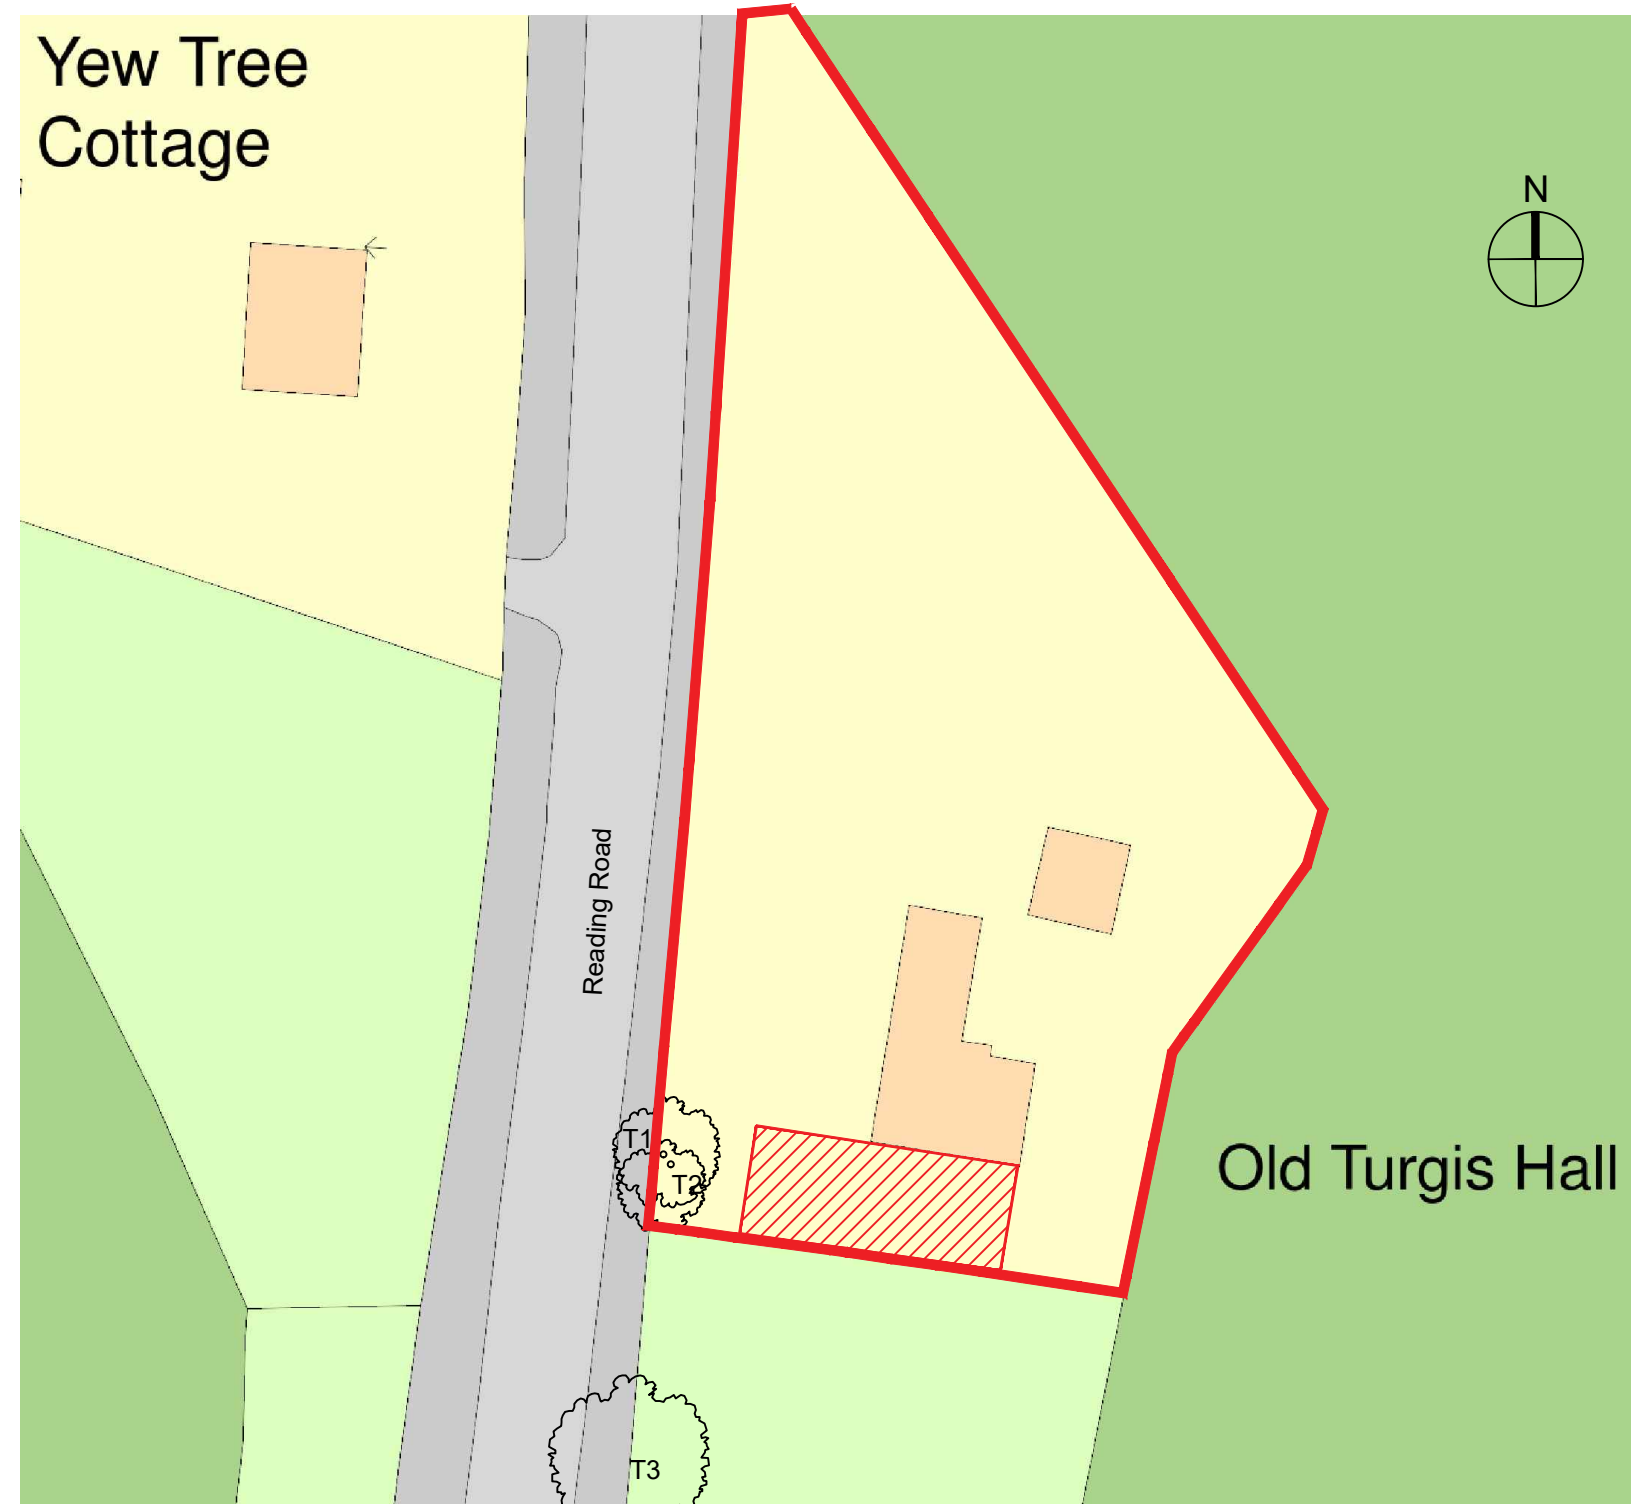

Contractors and consultants  
are not to scale dimensions  
from this drawing

View from Reading Road

Location plan 1:1250@A3

Block plan showing proposed development areas & parking provision 1:500@A3

**SARAH GOULD**  
ARCHITECTS  
sarahgouldarchitects@gmail.com

Client  
**Ms Johal**  
Project  
**Old Turgis Hall, Reading Road, Stratfield Turgis - Annexe**  
Description  
**Location plan & Block plan**

P1	22-07-22	Planning application
P	30-05-22	Planning application
Revision	Date	Description
Status		
<b>For Planning</b>		
Scale	Drawn By	Date
1:500@A3 & SG	SG	May 22
1:1250@A3		
Job Number	Drawing Number	Revision
028	02-01	P1