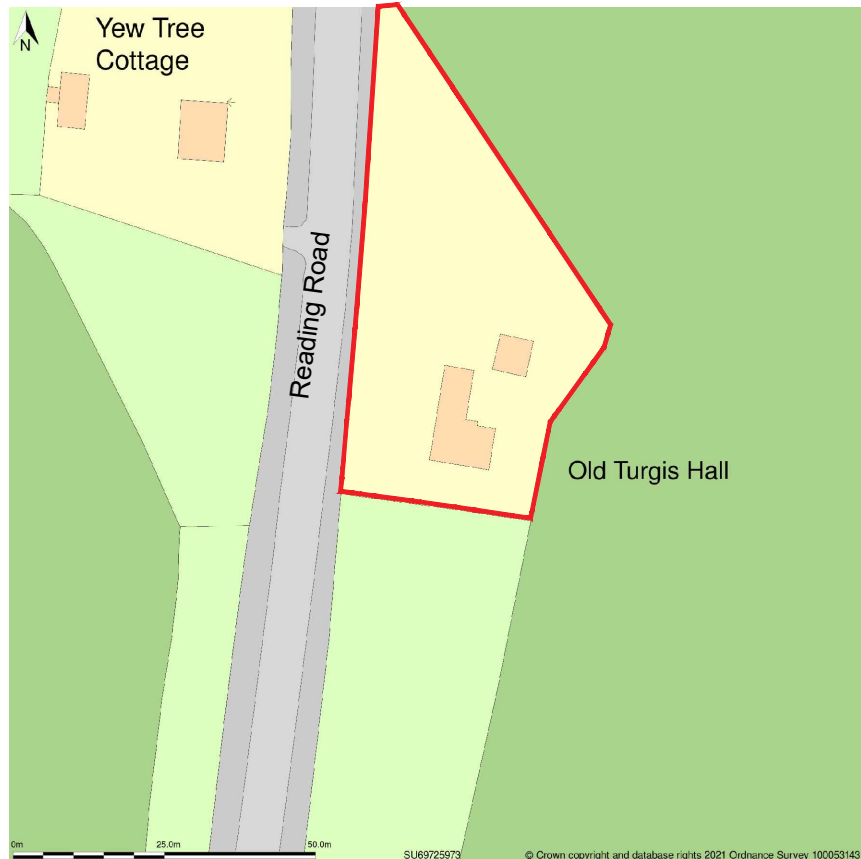

Contractors and consultants  
are not to scale dimensions  
from this drawing

View from Reading Road

Location plan 1:1250@A3

Block plan showing proposed development areas & parking provision 1:500@A3

**SARAH GOULD**  
ARCHITECTS  
sarahgouldarchitects@gmail.com

Client  
**Ms Johal**  
Project  
**Old Turgis Hall, Reading Road, Stratfield Turgis - Annexe**  
Description  
**Location plan & Block plan**

P1	22-07-22	Planning application
P	30-05-22	Planning application
Revision	Date	Description
Status		
<b>For Planning</b>		
Scale	Drawn By	Date
1:500@A3 & SG	SG	May 22
1:1250@A3		
Job Number	Drawing Number	Revision
028	02-01	P1