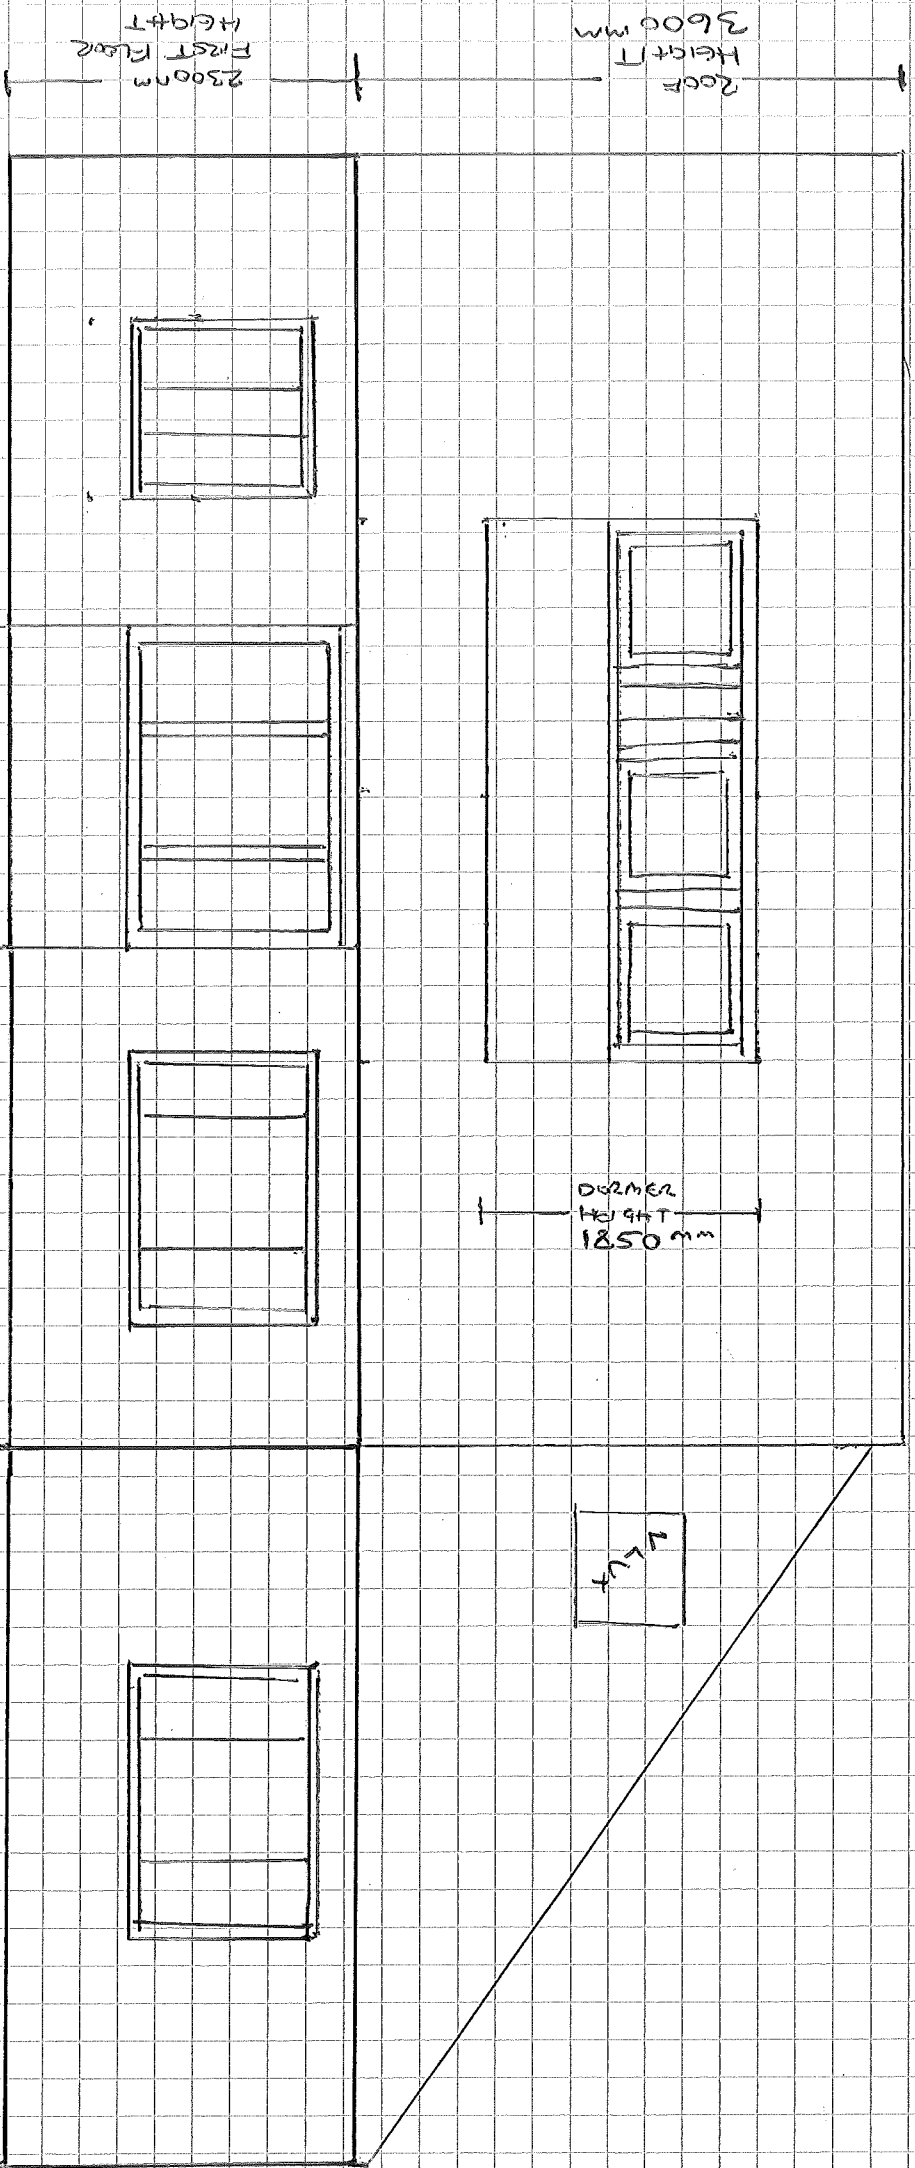

EXISTING PROPERTY DRAWING

SCALE:  
1:50

PORCH  
2140 mm

(CURRENT SIDE DOOR)

13350 mm  
TOTAL WIDTH

EXTENSION  
4750 mm

ROOF  
HEIGHT  
3600 mm

FIRST FLOOR  
HEIGHT  
2300 mm

DORMER  
WIDTH  
3600 mm

DORMER  
HEIGHT  
1850 mm

LVL