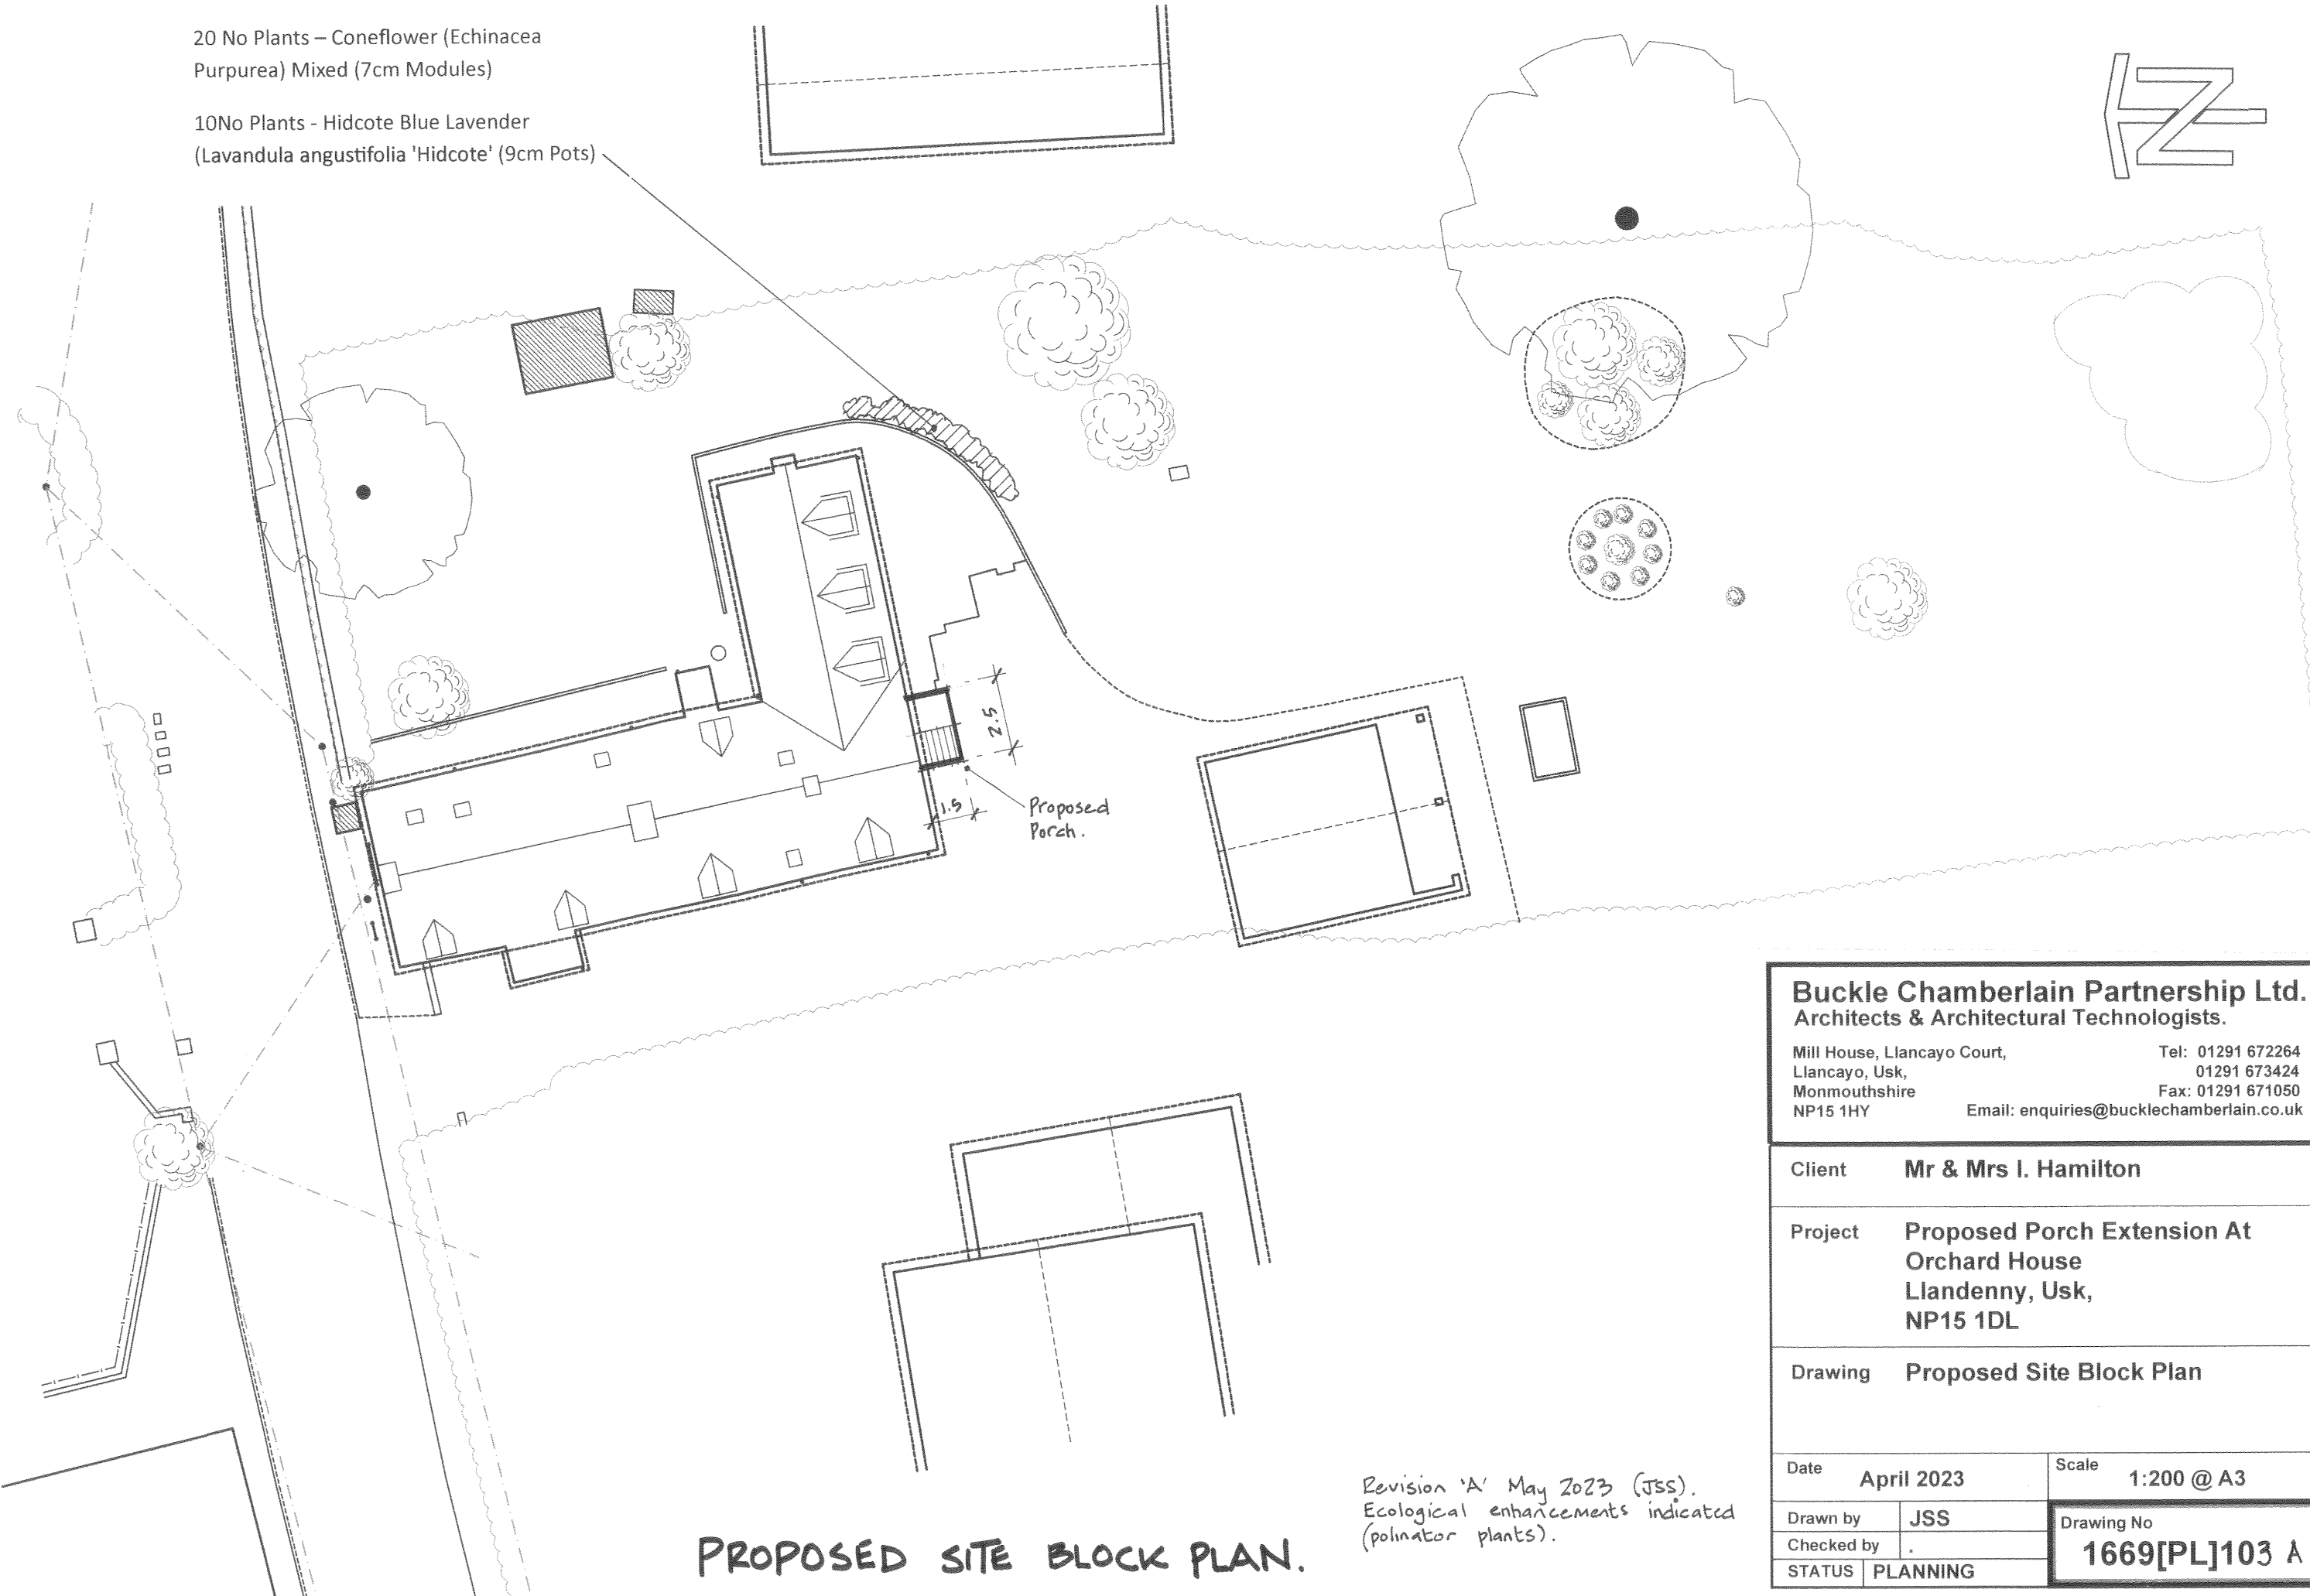

POLLINATOR PLANTS

20 No Plants – Coneflower (Echinacea Purpurea) Mixed (7cm Modules)

10 No Plants - Hidcote Blue Lavender (Lavandula angustifolia 'Hidcote' (9cm Pots)

PROPOSED SITE BLOCK PLAN.

Revision 'A' May 2023 (JSS).
Ecological enhancements indicated
(pollinator plants).