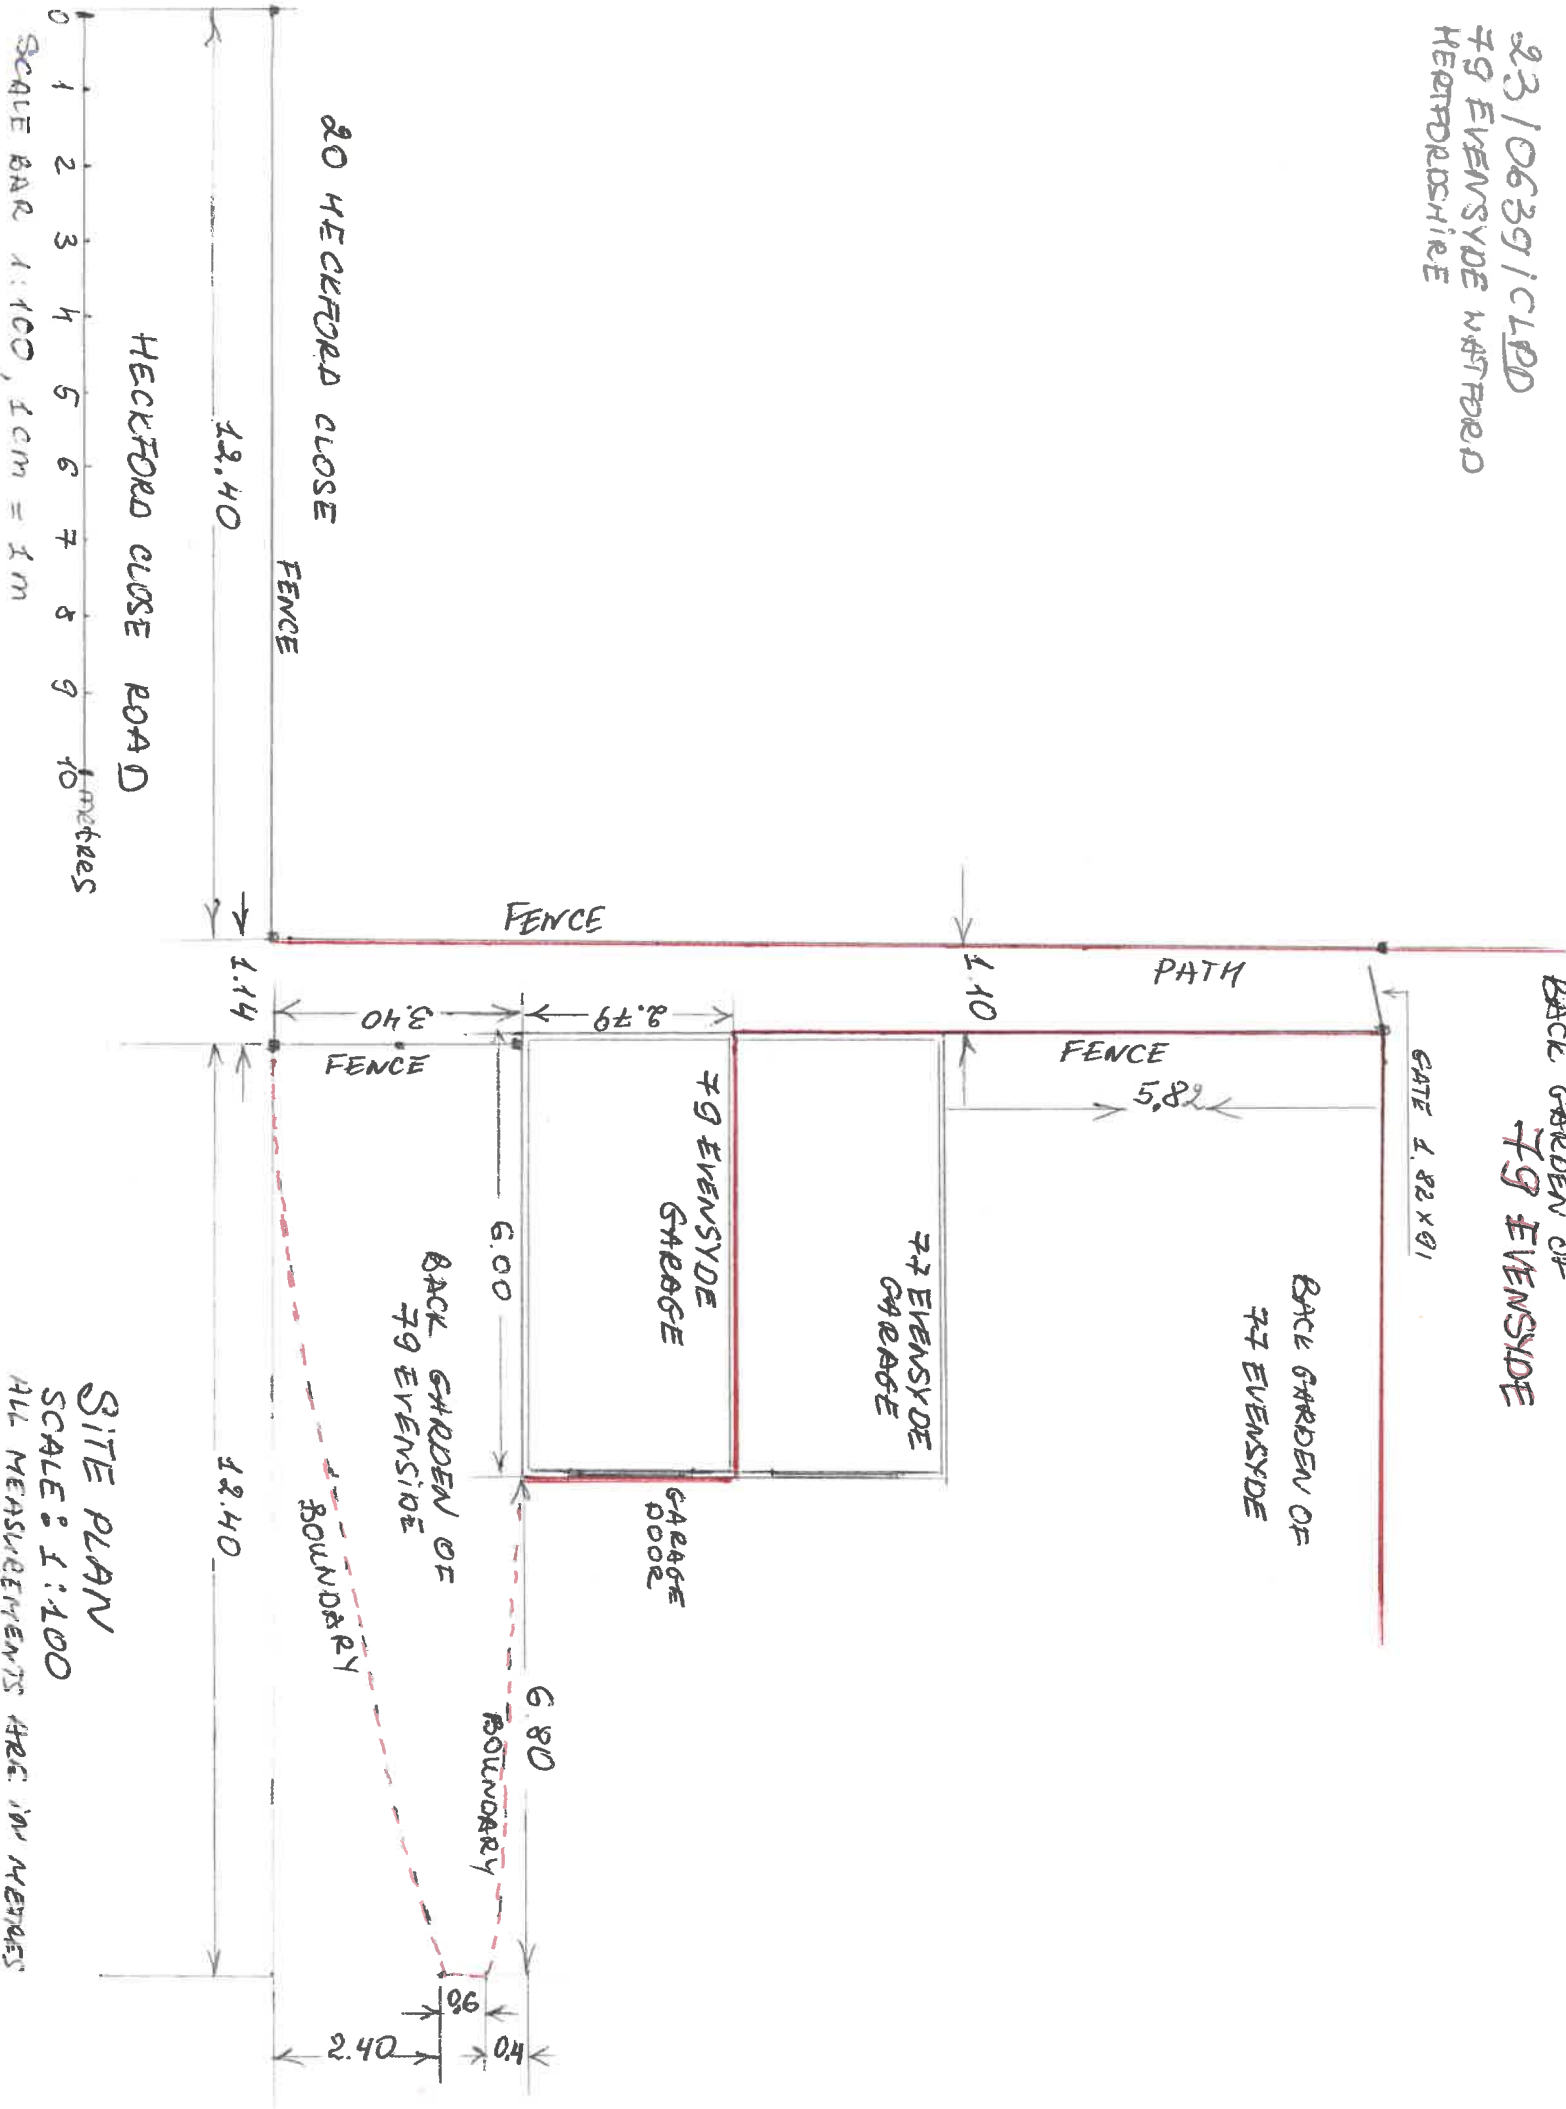

23/10639/1 CLPD
 79 EVENSYDE WATFORD
 HERTFORDSHIRE

BACK GARDEN OF
 79 EVENSYDE

GATE 1.82 x 0.1

BACK GARDEN OF
 77 EVENSYDE

77 EVENSYDE
 GARAGE

GARAGE
 DOOR

79 EVENSYDE
 GARAGE

BACK GARDEN OF
 79 EVENSYDE

BOUNDARY

BOUNDARY

EVENSYDE ROAD

SCALE BAR 1:100, 1cm = 1m

0 1 2 3 4 5 6 7 8 9 10 metres

SITE PLAN
 SCALE: 1:100
 ALL MEASUREMENTS ARE IN METRES