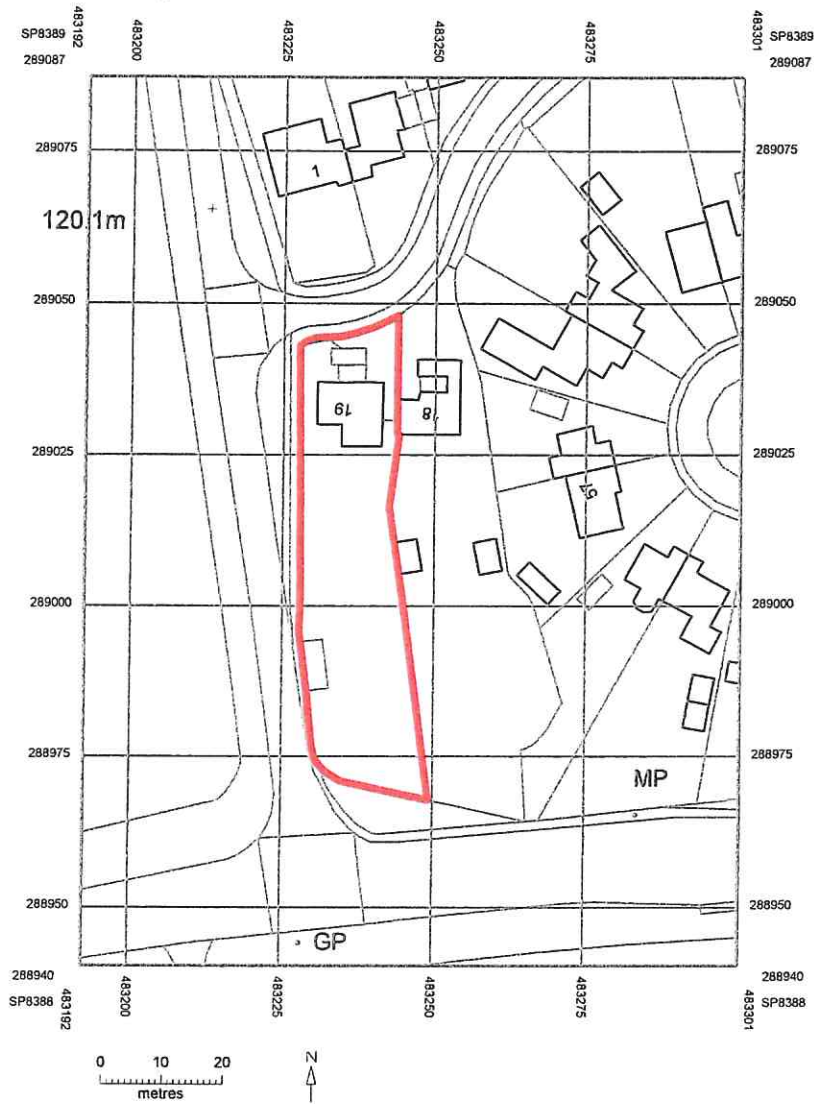

MapServe®

19 The Gardens, East Carlton, LE16 8YG
Site location plan 1:1250