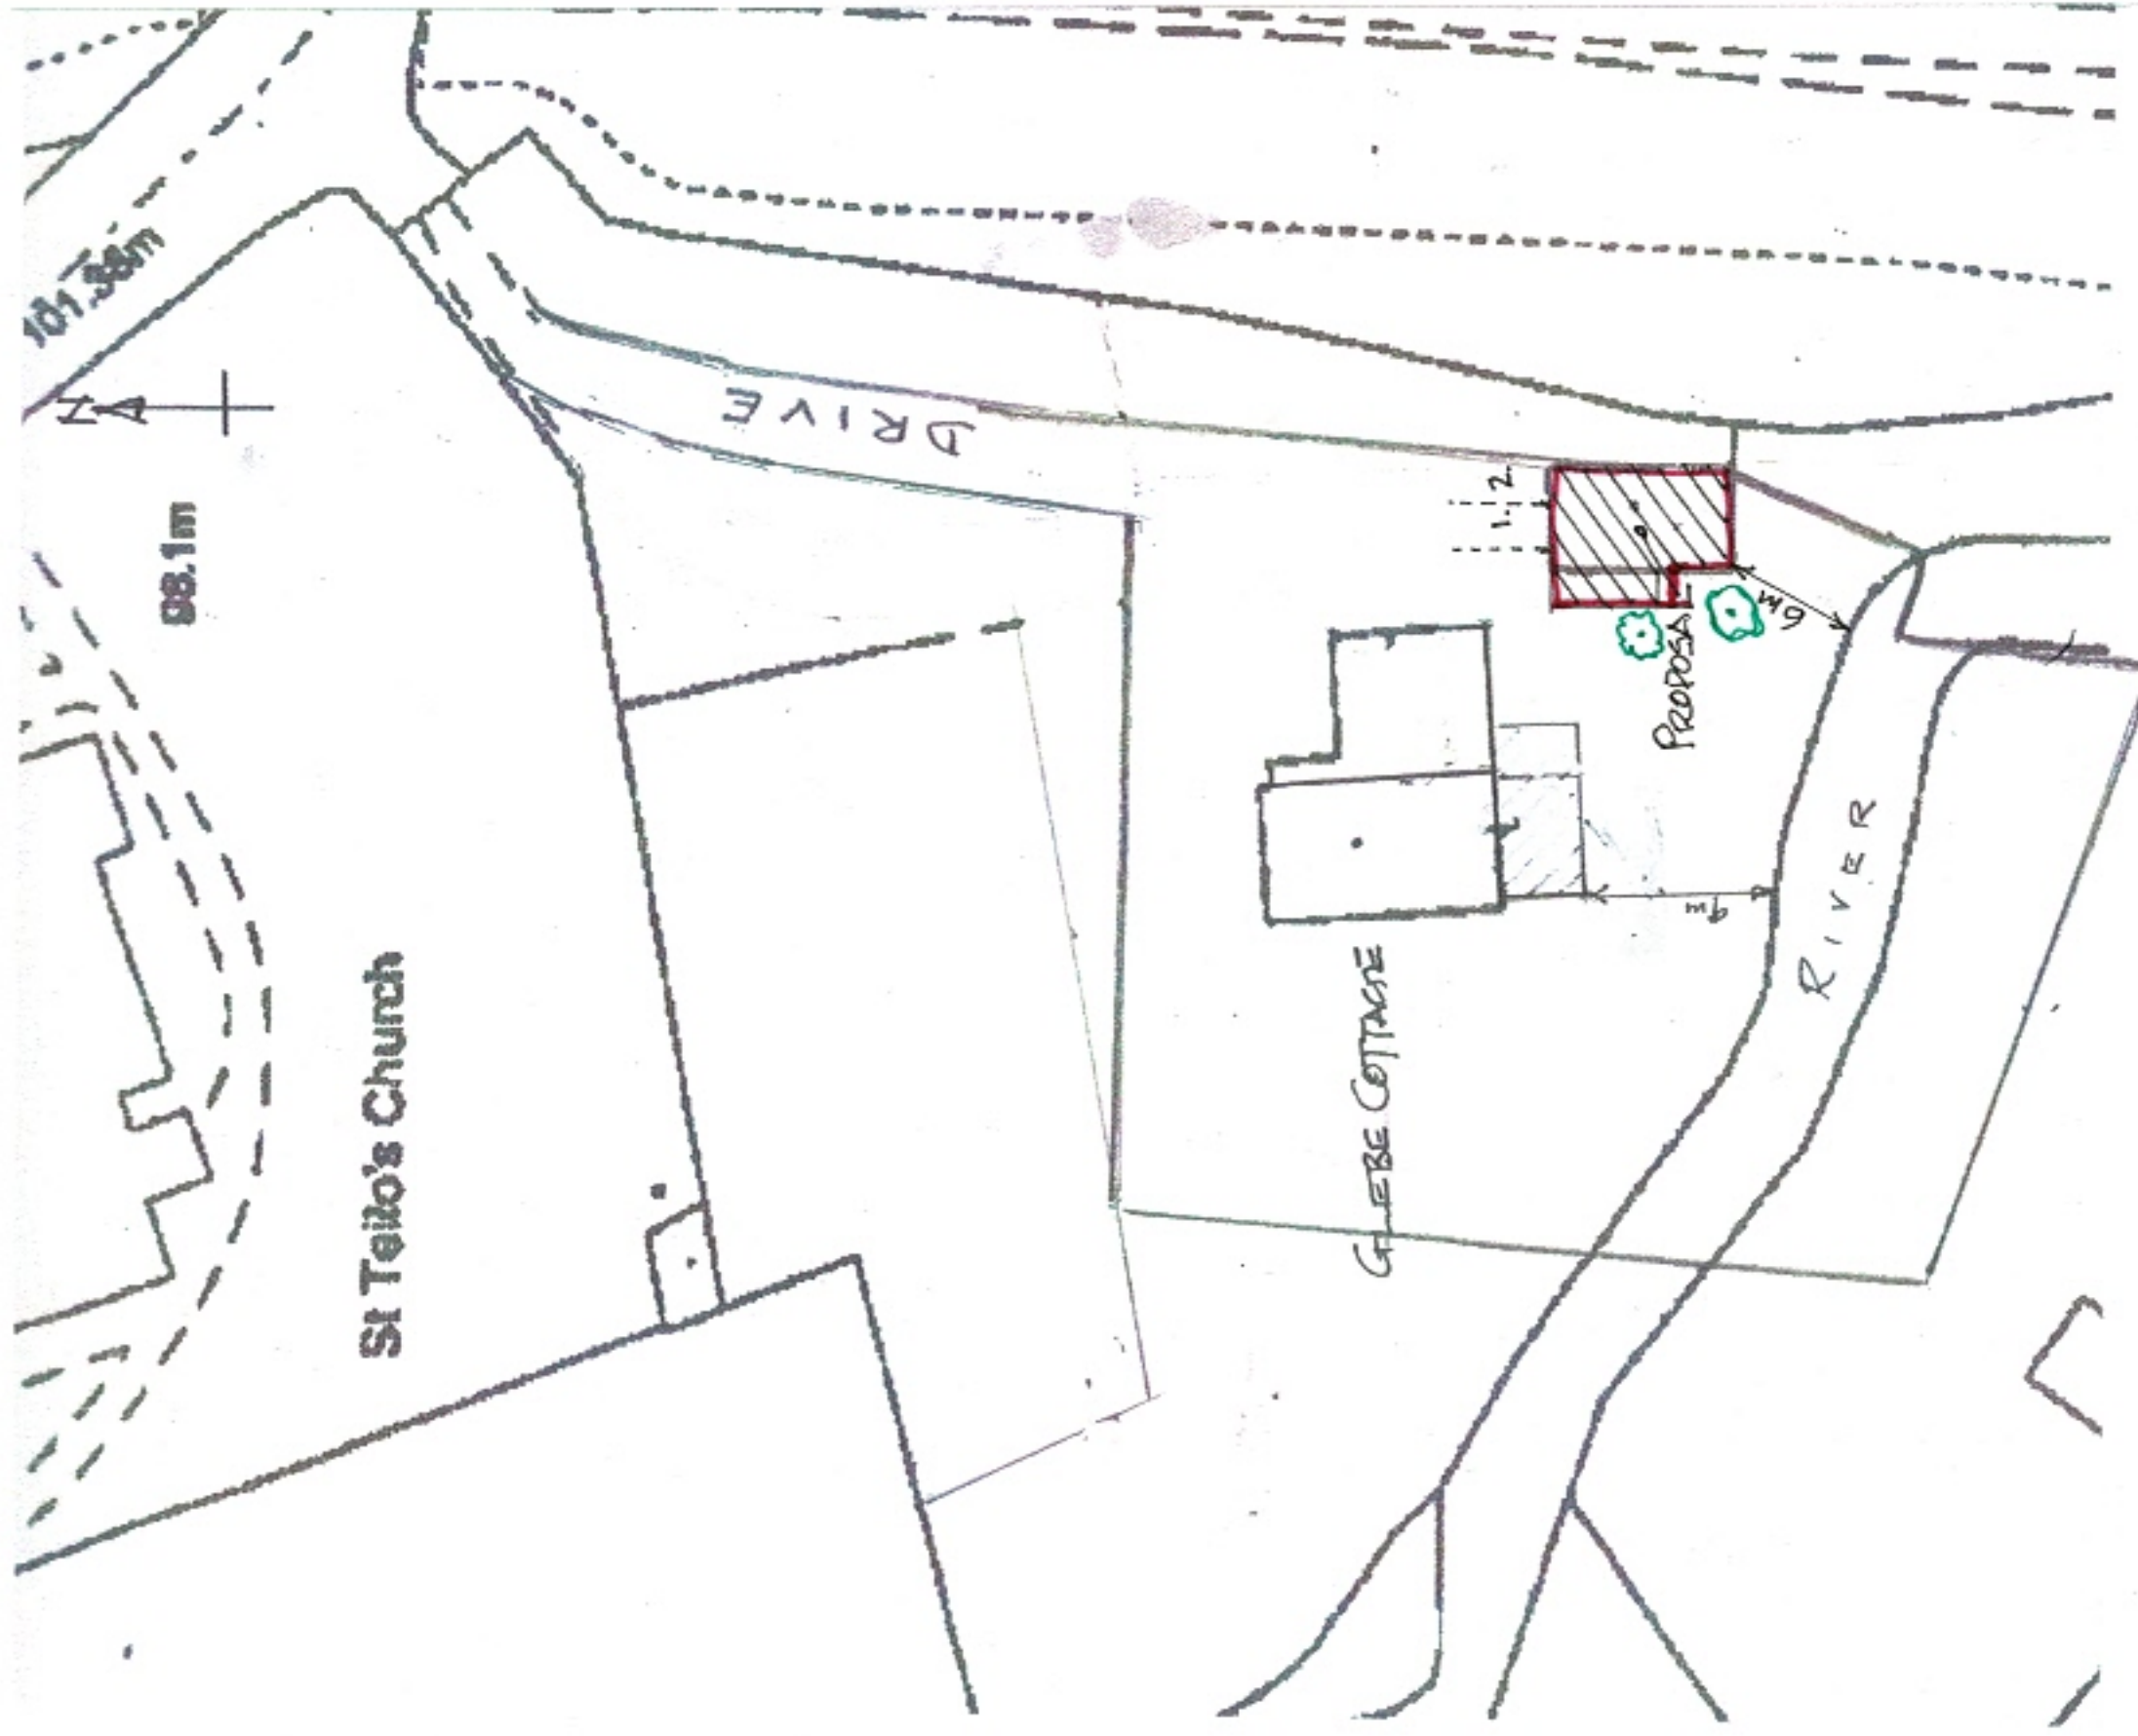

PROPOSED SITE AND LOCATION PLAN

Proposed renovations, alterations and conversion of former  
 cowshed /dairy to a holiday let unit, Glebe Cottage,  
 Llantilio Pertholey, Abergavenny for Mr & Mrs M Elmore  
 Scale 1:1250, 1.500 @ A3 Drg. No. 0137/23/01 February 2023