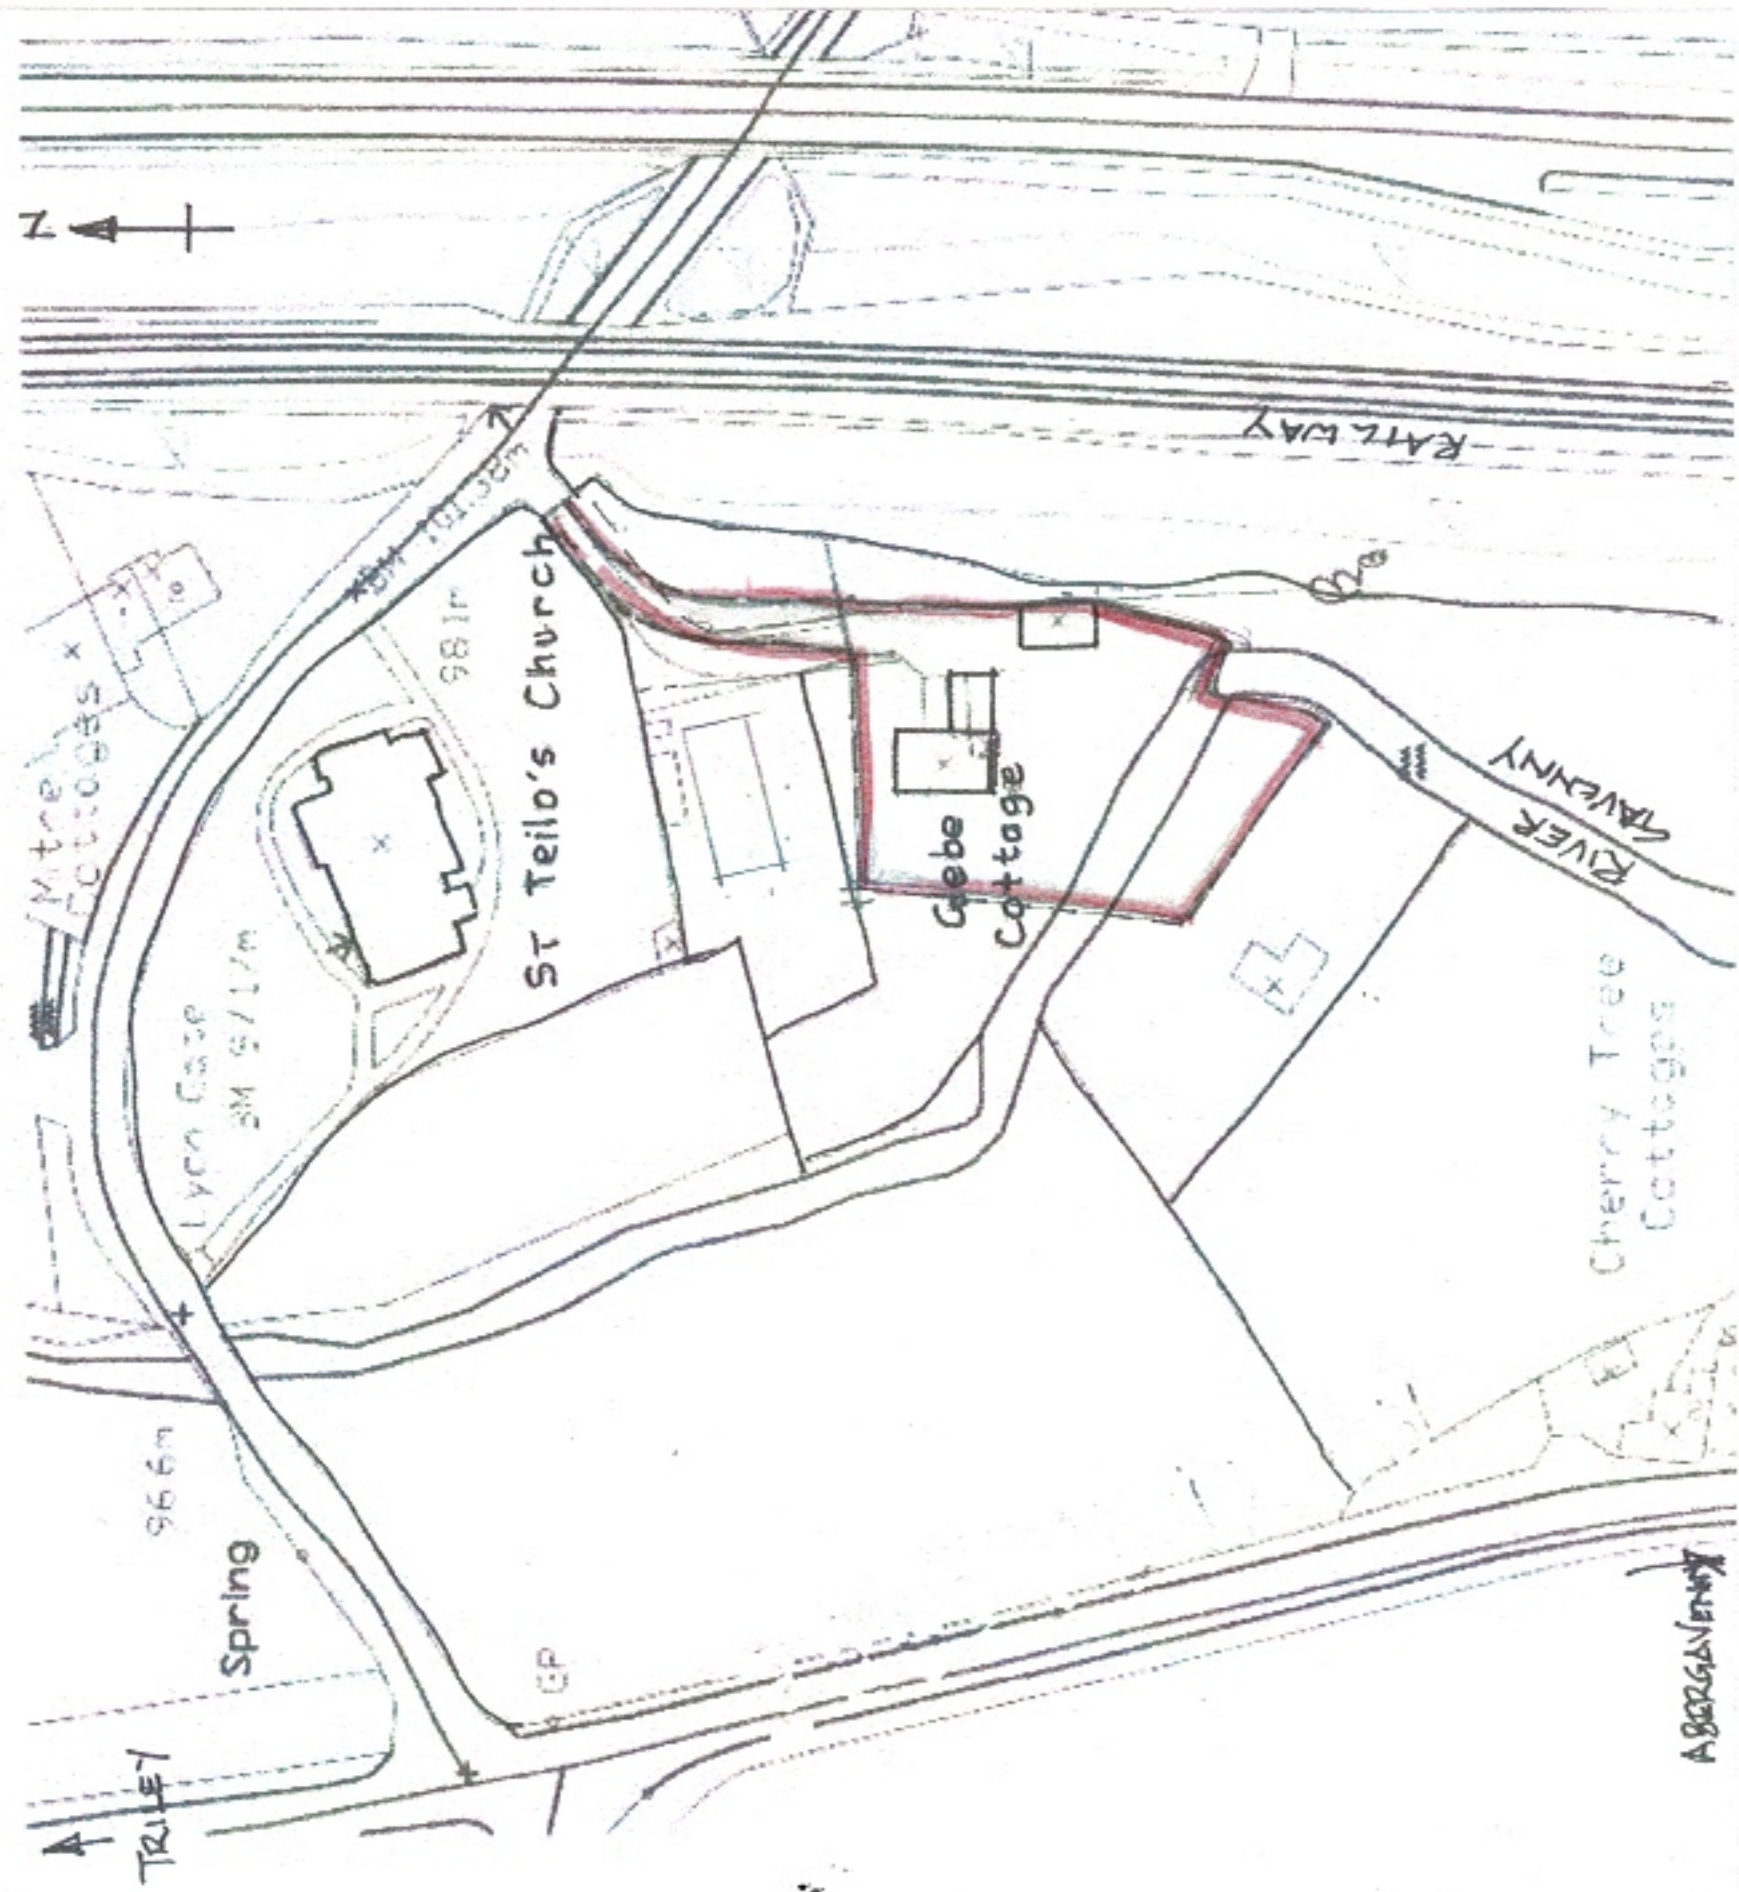

PROPOSED SITE AND LOCATION PLAN

Proposed renovations, alterations and conversion of former  
 cowshed /dairy to a holiday let unit, Glebe Cottage,  
 Llantilio Pertholey, Abergavenny for Mr & Mrs M Elmore  
 Scale 1:1250, 1.500 @ A3 Drg. No. 0137/23/01 February 2023