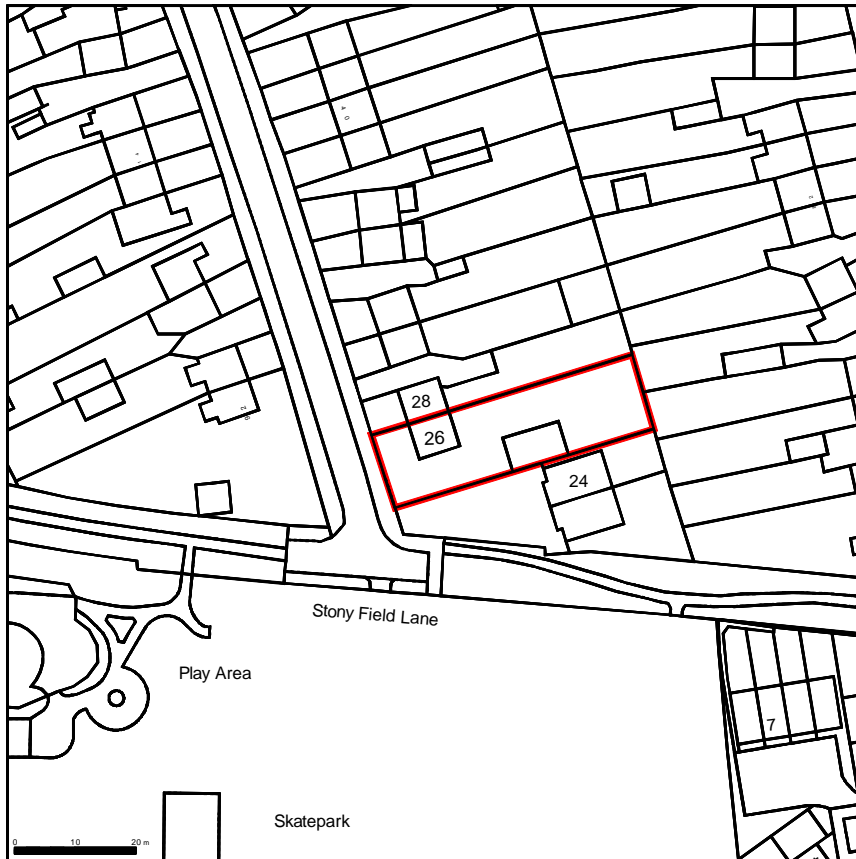

LOCATION PLAN

Supplied by Streetwise Maps Ltd
www.streetwise -maps.com
Licence No: 100047474

SCALE 1:1250	DRAWING No. 1404/1	DATE April 2023
26 CROMPTON ROAD, BILSTHORPE, NEWARK, NOTTS, NG22 8PS		CLIVE LYONS Design 1 Barons Drive, Boughton, Newark, Notts. [REDACTED] NG22 9GY