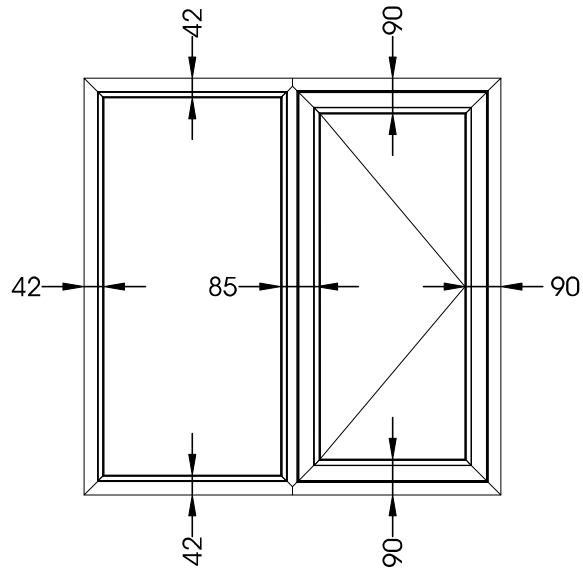

Glass Deductions

50mm Flush Sash Windows

Glass to Glass or Outer Frame to Glass Sizes

Outer Frame - LCW011 / LSW011 / LCW012 / LSW012
 Trans/Mull - LCW021 / LCW022 / LSW021 / LSW022
 Sash - LSW030

Outer Frame - LCW016 / LSW016 / LCW017 / LSW017
 Trans/Mull - LCW026 / LCW027 / LSW026 / LSW027
 Sash - LSW030