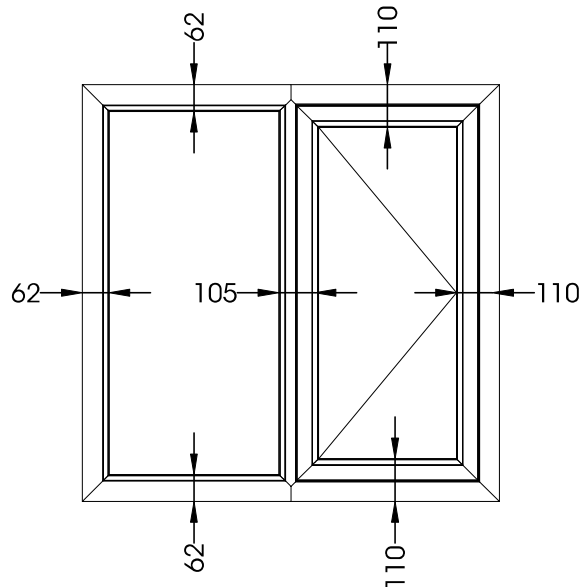

Glass Deductions

50mm Flush Sash Windows

Glass to Glass or Outer Frame to Glass Sizes

Outer Frame - LCW011 / LSW011 / LCW012 / LSW012
 Trans/Mull - LCW021 / LCW022 / LSW021 / LSW022
 Sash - LSW030

Outer Frame - LCW016 / LSW016 / LCW017 / LSW017
 Trans/Mull - LCW026 / LCW027 / LSW026 / LSW027
 Sash - LSW030