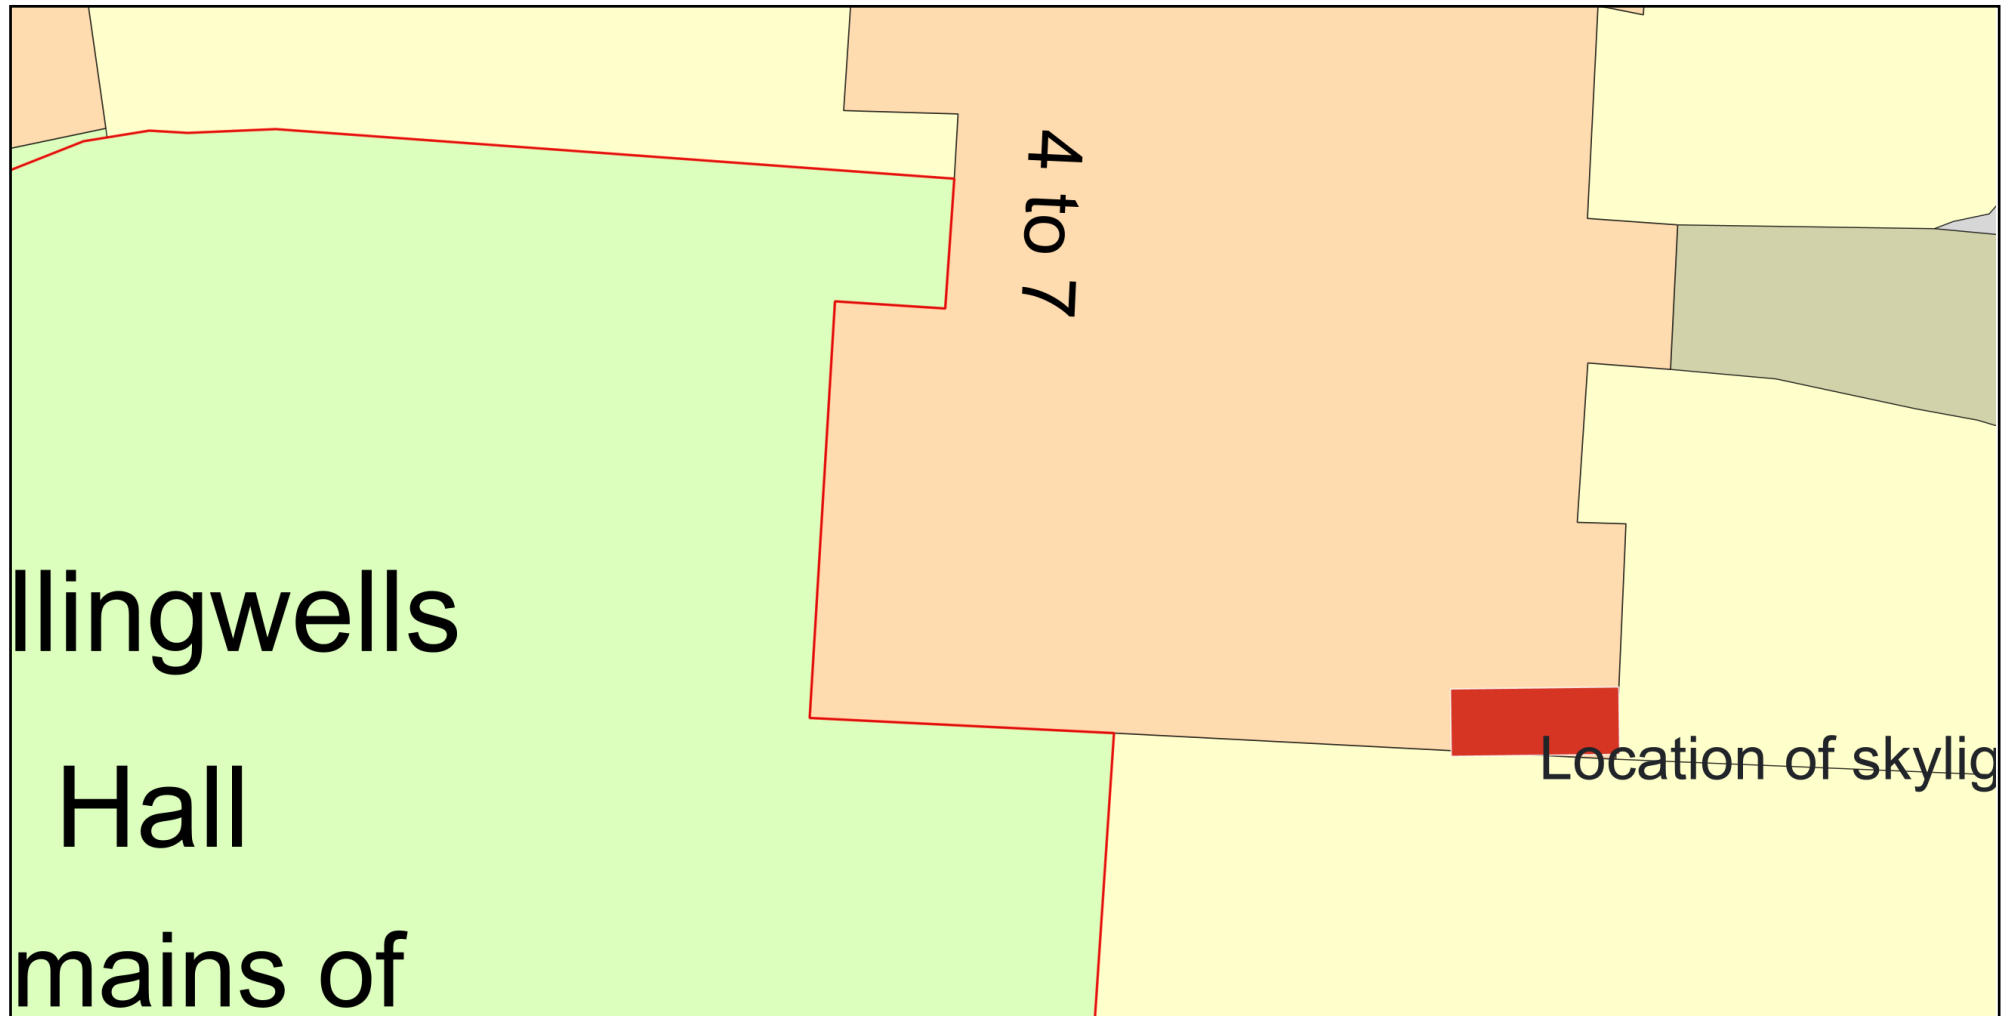

6 Wallingwells Hall, Wallingwells

Wallingwells
Hall
mains of

4 to 7

Location of skylight

Plan Produced for: Jane Marshall
Date Produced: 27 Apr 2023
Plan Reference Number: TQRQM23117203219658
Scale: 1:200 @ A4