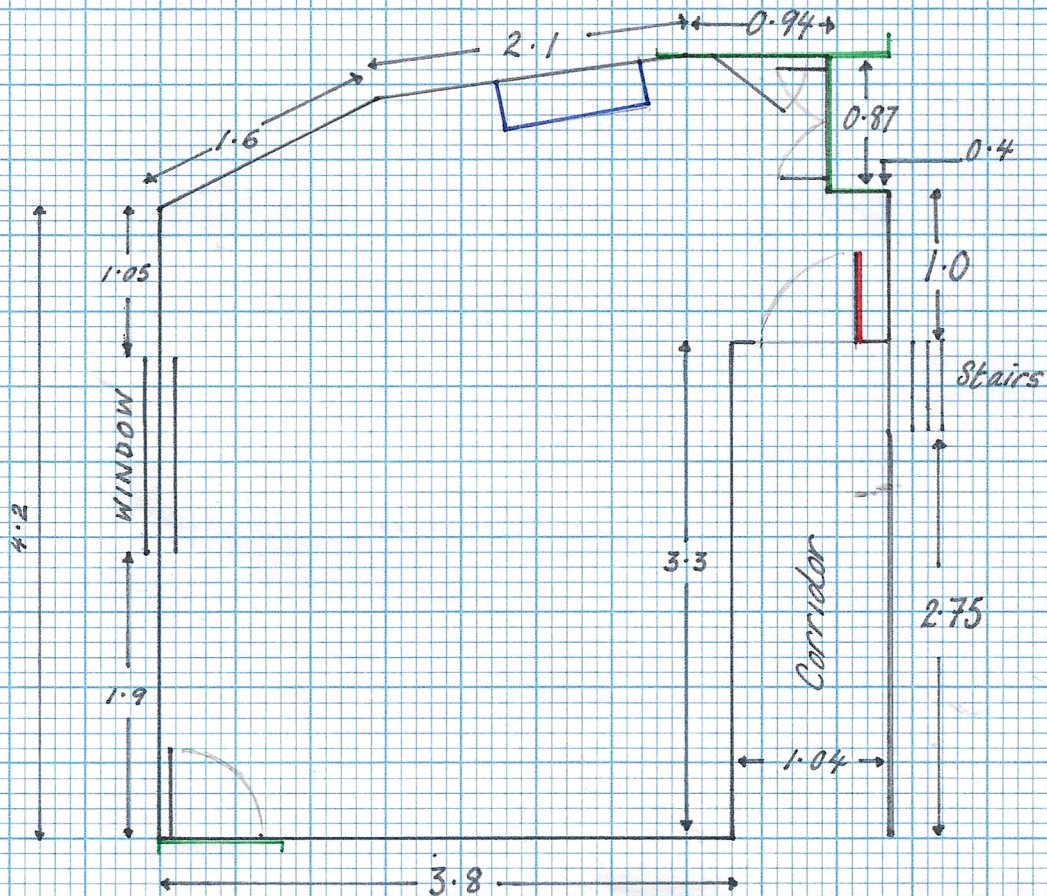

DIAGRAM TWO

Title: Bedroom stud wall removal

Drawing: Bedroom proposed

Scale 1:50 (1cm = 0.5 m)

2.5 m

Key

- Repositioned door
- Fireplace
- Built in wardrobe/cupboard

Site:

34 Front Street, Glanton. NE66 4AJ

Title:

Bedroom stud wall removal

Drawing:

Bedroom proposed

Project: (Rev 5)

LBC application 23/00744/LBC

Scale:

1:50 (1cm = 0.5 m)

Date: