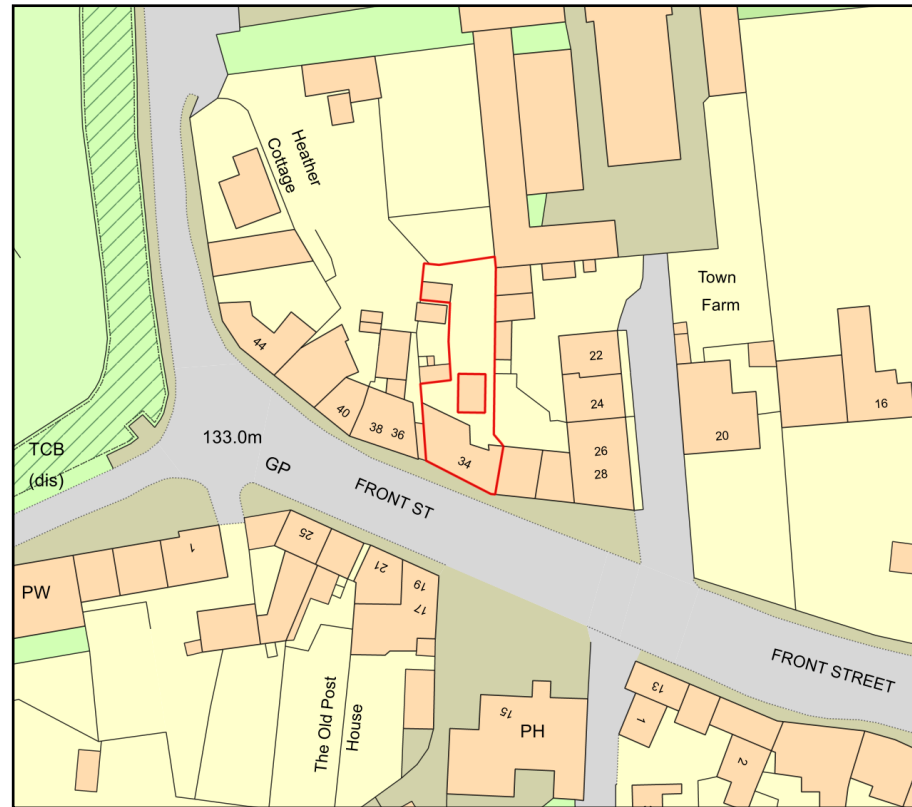

# Prospect House, 34 Front Street

Plan Produced for: Neil Birch

Date Produced: 14 Feb 2023

Plan Reference Number: TQRQM23045094833758

Scale: 1:1250 @ A4