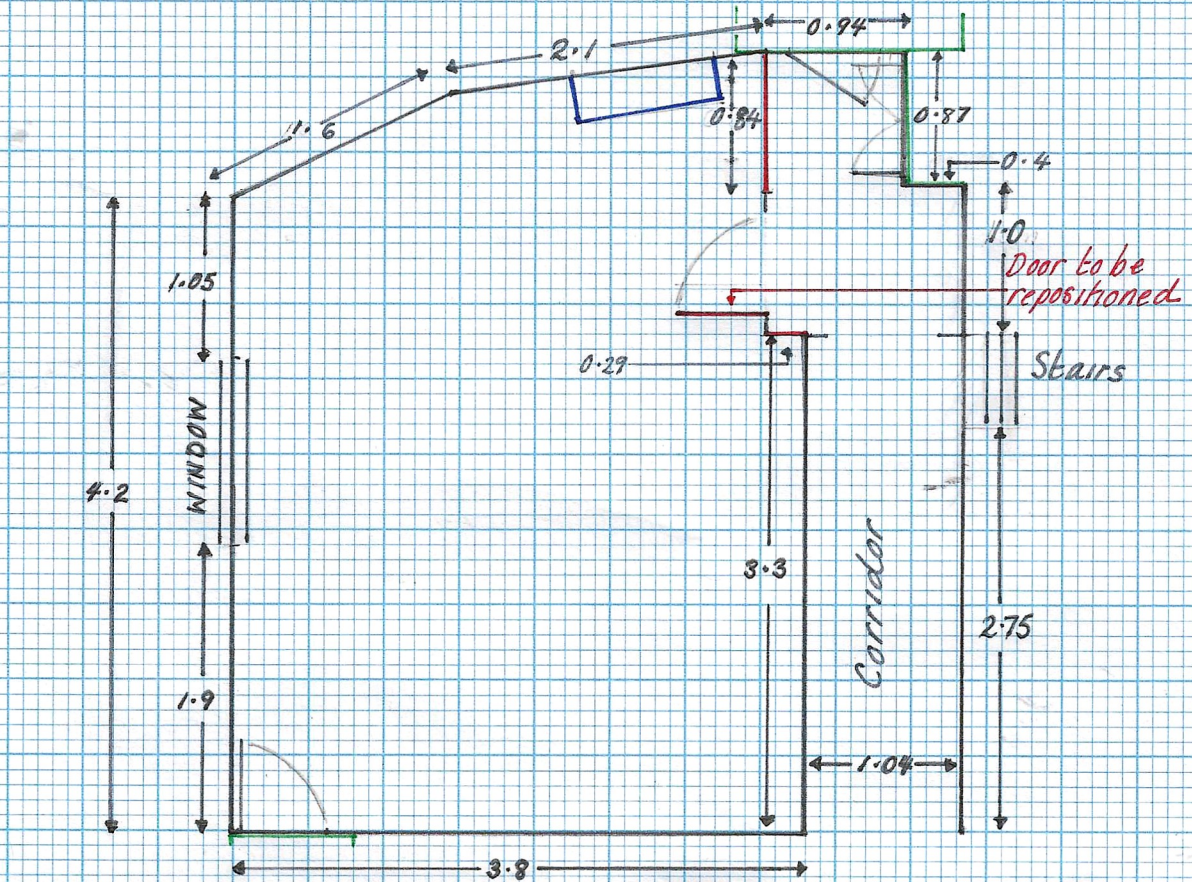

DIAGRAM ONE

Title: Bedroom stud wall removal

Drawing: Bedroom current

Scale 1:50 (1cm = 0.5m)

Key

- Stud wall to be removed.
- Fireplace
- Built in wardrobe/cupboard

Site:

34 Front Street, Glanton. NE66 4AJ

Title:

Bedroom stud wall removal

Drawing:

Bedroom current

Project: (Rev 5)

LBC application 23/00744/LBC

Scale:

1:50 (1cm = 0.5m)