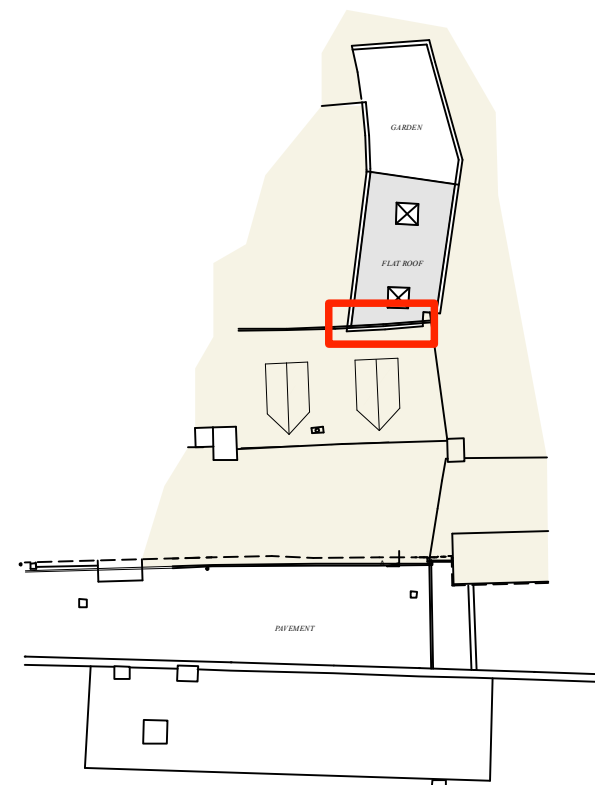

KEY:

-  *Pitched Roof*
-  *Existing Flat Roof (unchanged)*
-  *Area where doorway is*

Simon Pirzada

29 Lower High Street, Burford OX18 4RN

Proposed external doorway

Block Plan (unchanged)

1:200

100.010 REV A