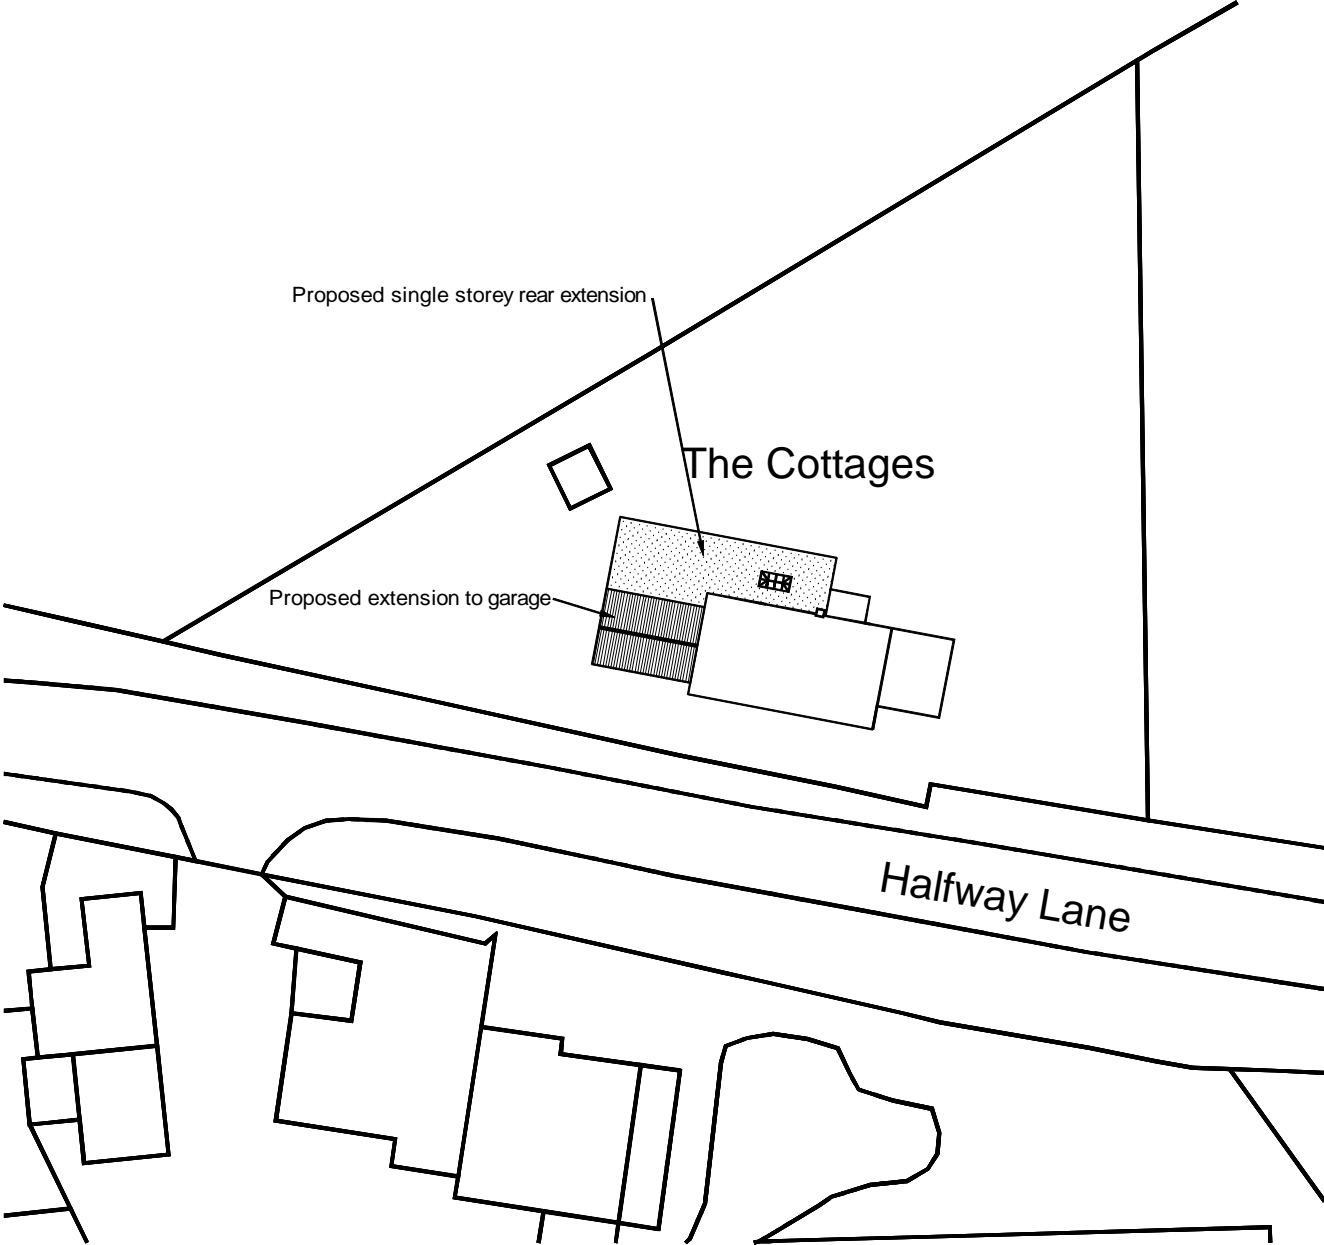

BLOCK PLAN

SCALE 1:500	DRAWING NUMBER 1401/2	DATE MARCH 2023
CLIVE LYONS Design 1 Barons Drive, Boughton, Newark, 07966046762 Notts. clive.lyons@btinternet.com NG22 9GY		THE COTTAGE, HALFWAY LANE, SWINDERBY, LINCS. LN6 9HP