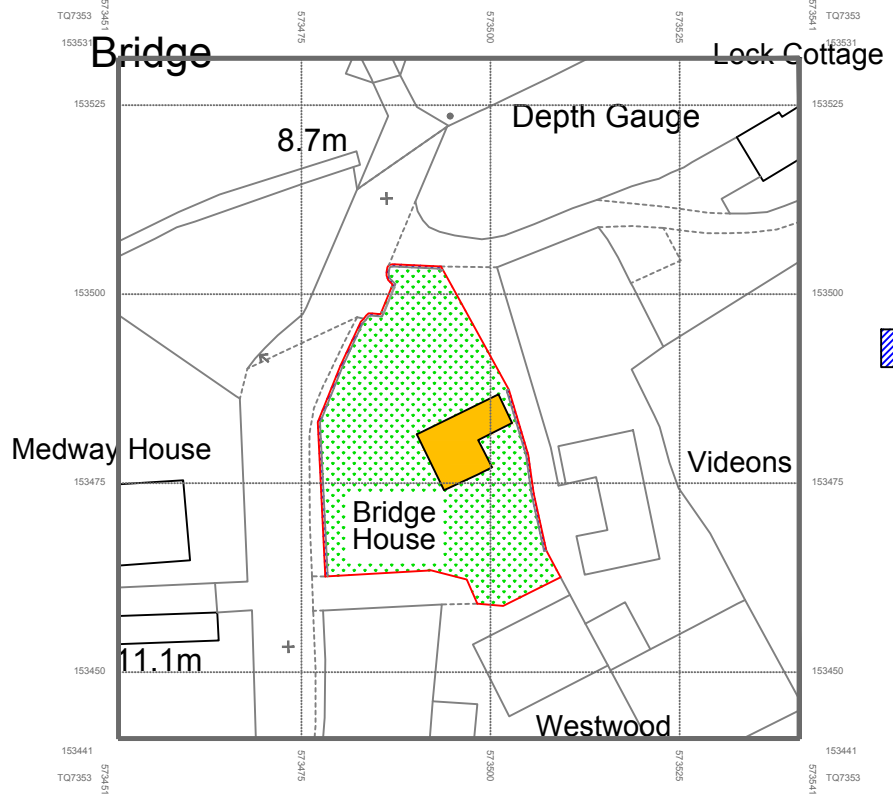

Buy A Plan®

Existing Block Plan
Bridge House
Station Hill
East Farleigh
Kent
ME15 0JG

 Existing fence/wall