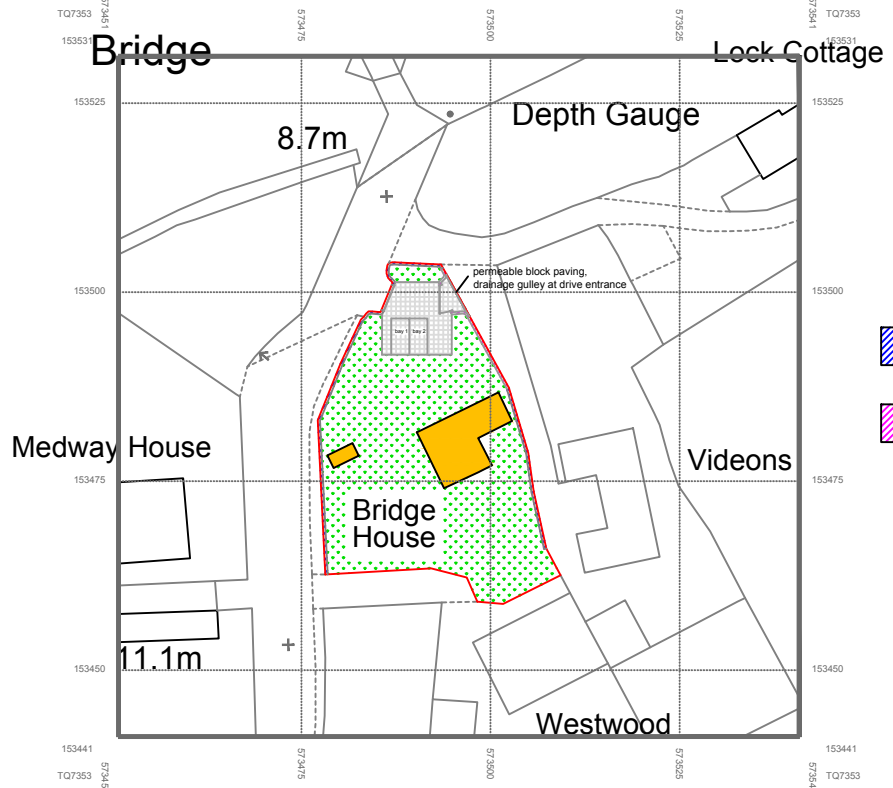

Buy A Plan®

Proposed Block Plan
Bridge House
Station Hill
East Farleigh
Kent
ME15 0JG

-  Existing fence/wall
-  Proposed fence/wall