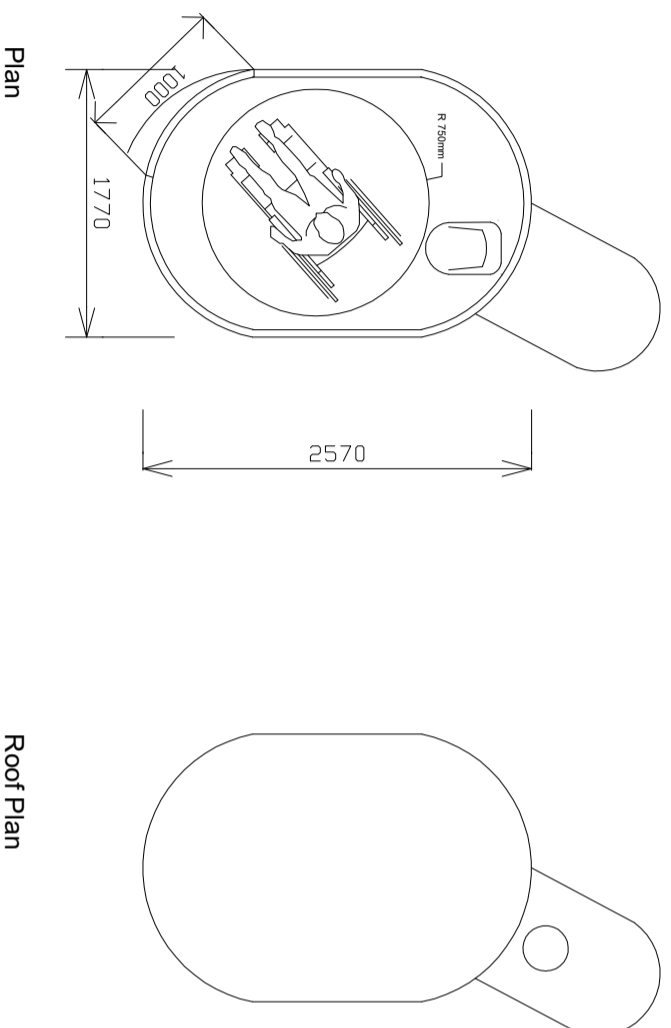

NB! All dimensions must be checked on site
REVISIONS

Rev	Note	Date
-----	------	------

JOB TITLE	Community Garden
CLIENT	The Nurture Project
DRAWING TITLE	Proposed Composting Toilet
SCALE	1:50 @ A3
DRAWING STATUS	Planning
DRAWING NUMBER	2306-01
DATE	April 23