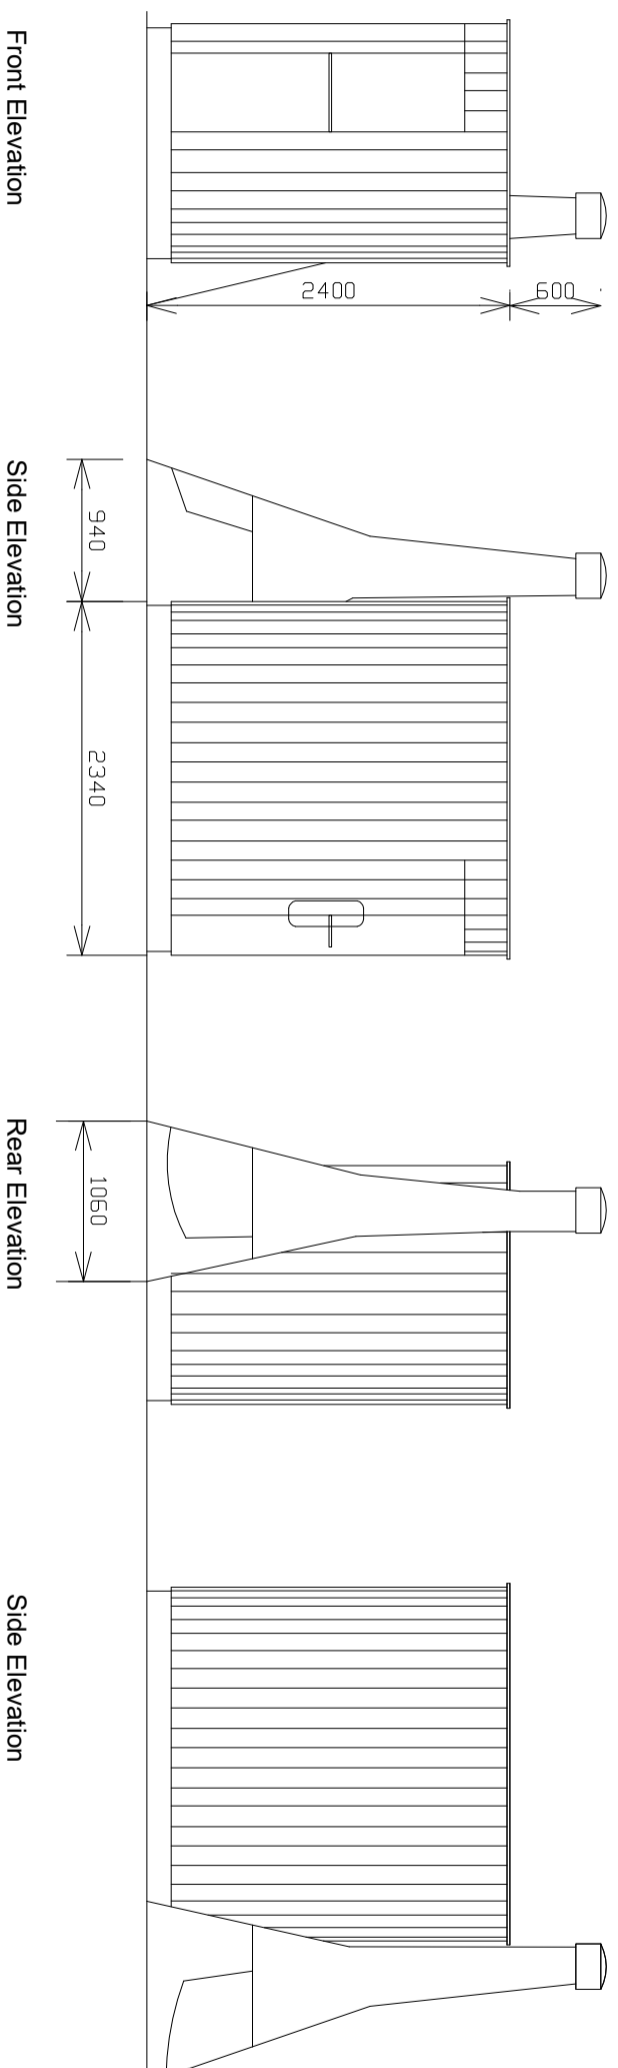

NB! All dimensions must be checked on site
REVISIONS

Rev	Note	Date
-----	------	------

JOB TITLE	Community Garden
CLIENT	The Nurture Project
DRAWING TITLE	Proposed Composting Toilet
SCALE	1:50 @ A3
DRAWING STATUS	Planning
DRAWING NUMBER	2306-01
DATE	April 23