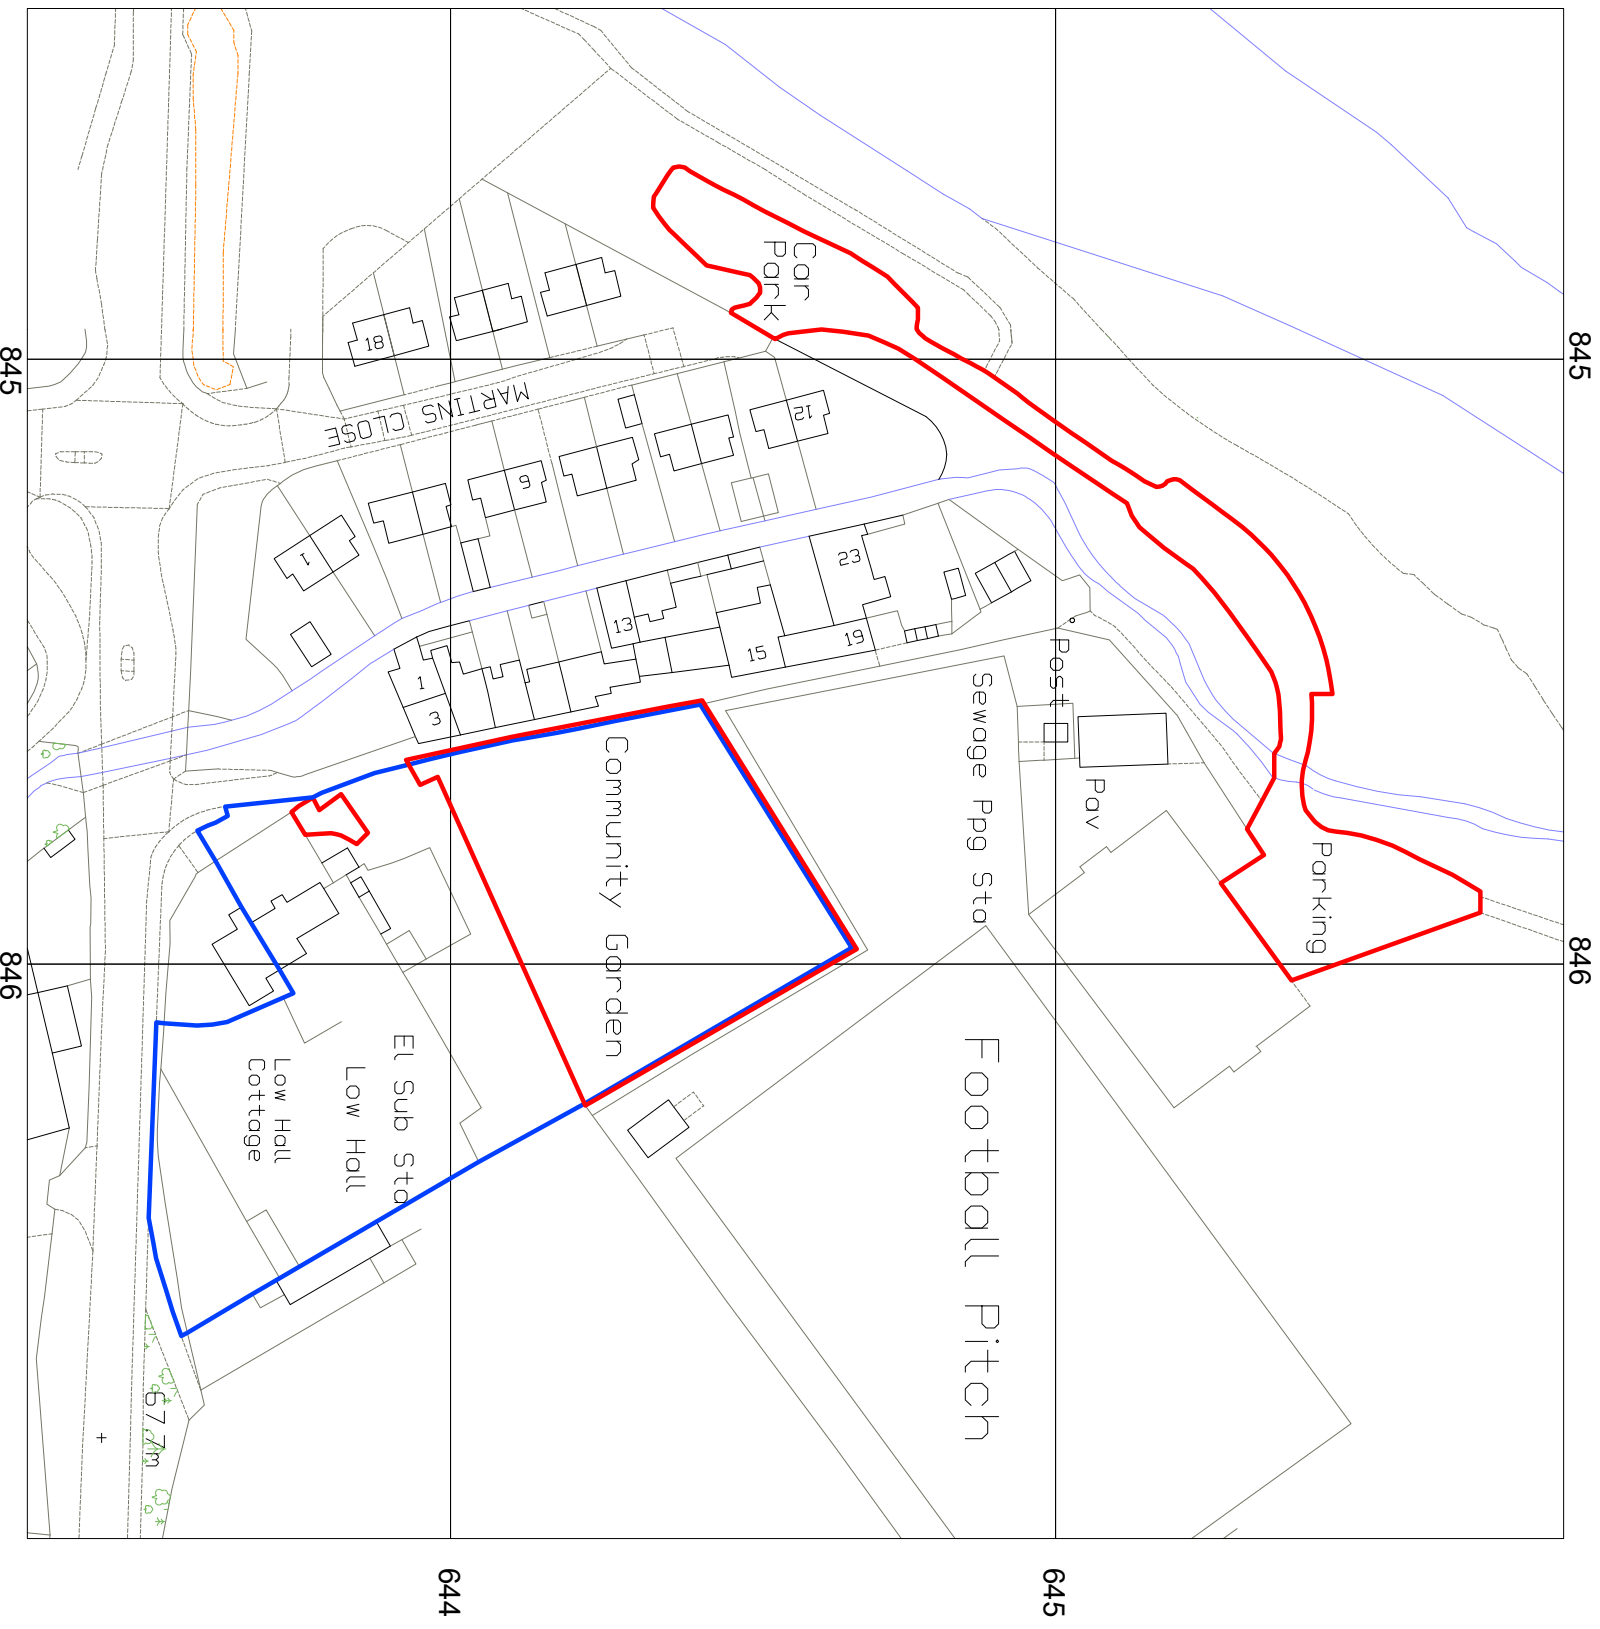

NB! All dimensions must be checked on site  
**REVISIONS**

Rev	Note	Date
-----	------	------

<b>JOB TITLE</b>	Community Garden
<b>CLIENT</b>	The Nurture Project
<b>DRAWING TITLE</b>	Location plan
<b>SCALE</b>	1:1250 @ A3
<b>DRAWING STATUS</b>	Planning
<b>DATE</b>	April 23