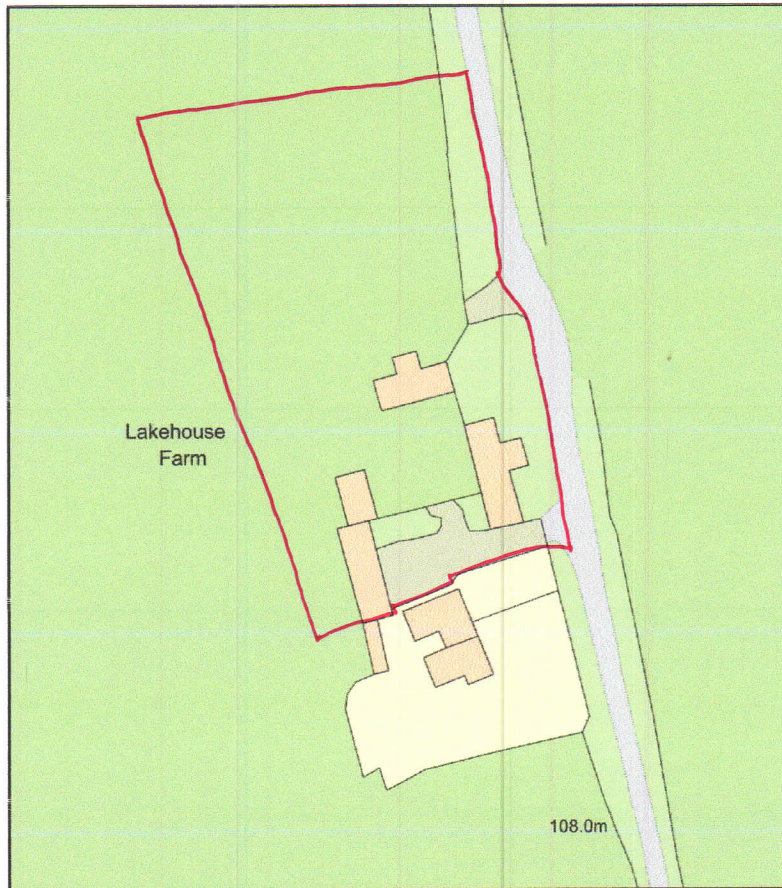

Lakehouse Farm

Plan Produced for: Humphrey Homes Ltd
Date Produced: 01 Jun 2021
Plan Reference Number: TQRQM21152163242593
Scale: 1:1250 @ A4