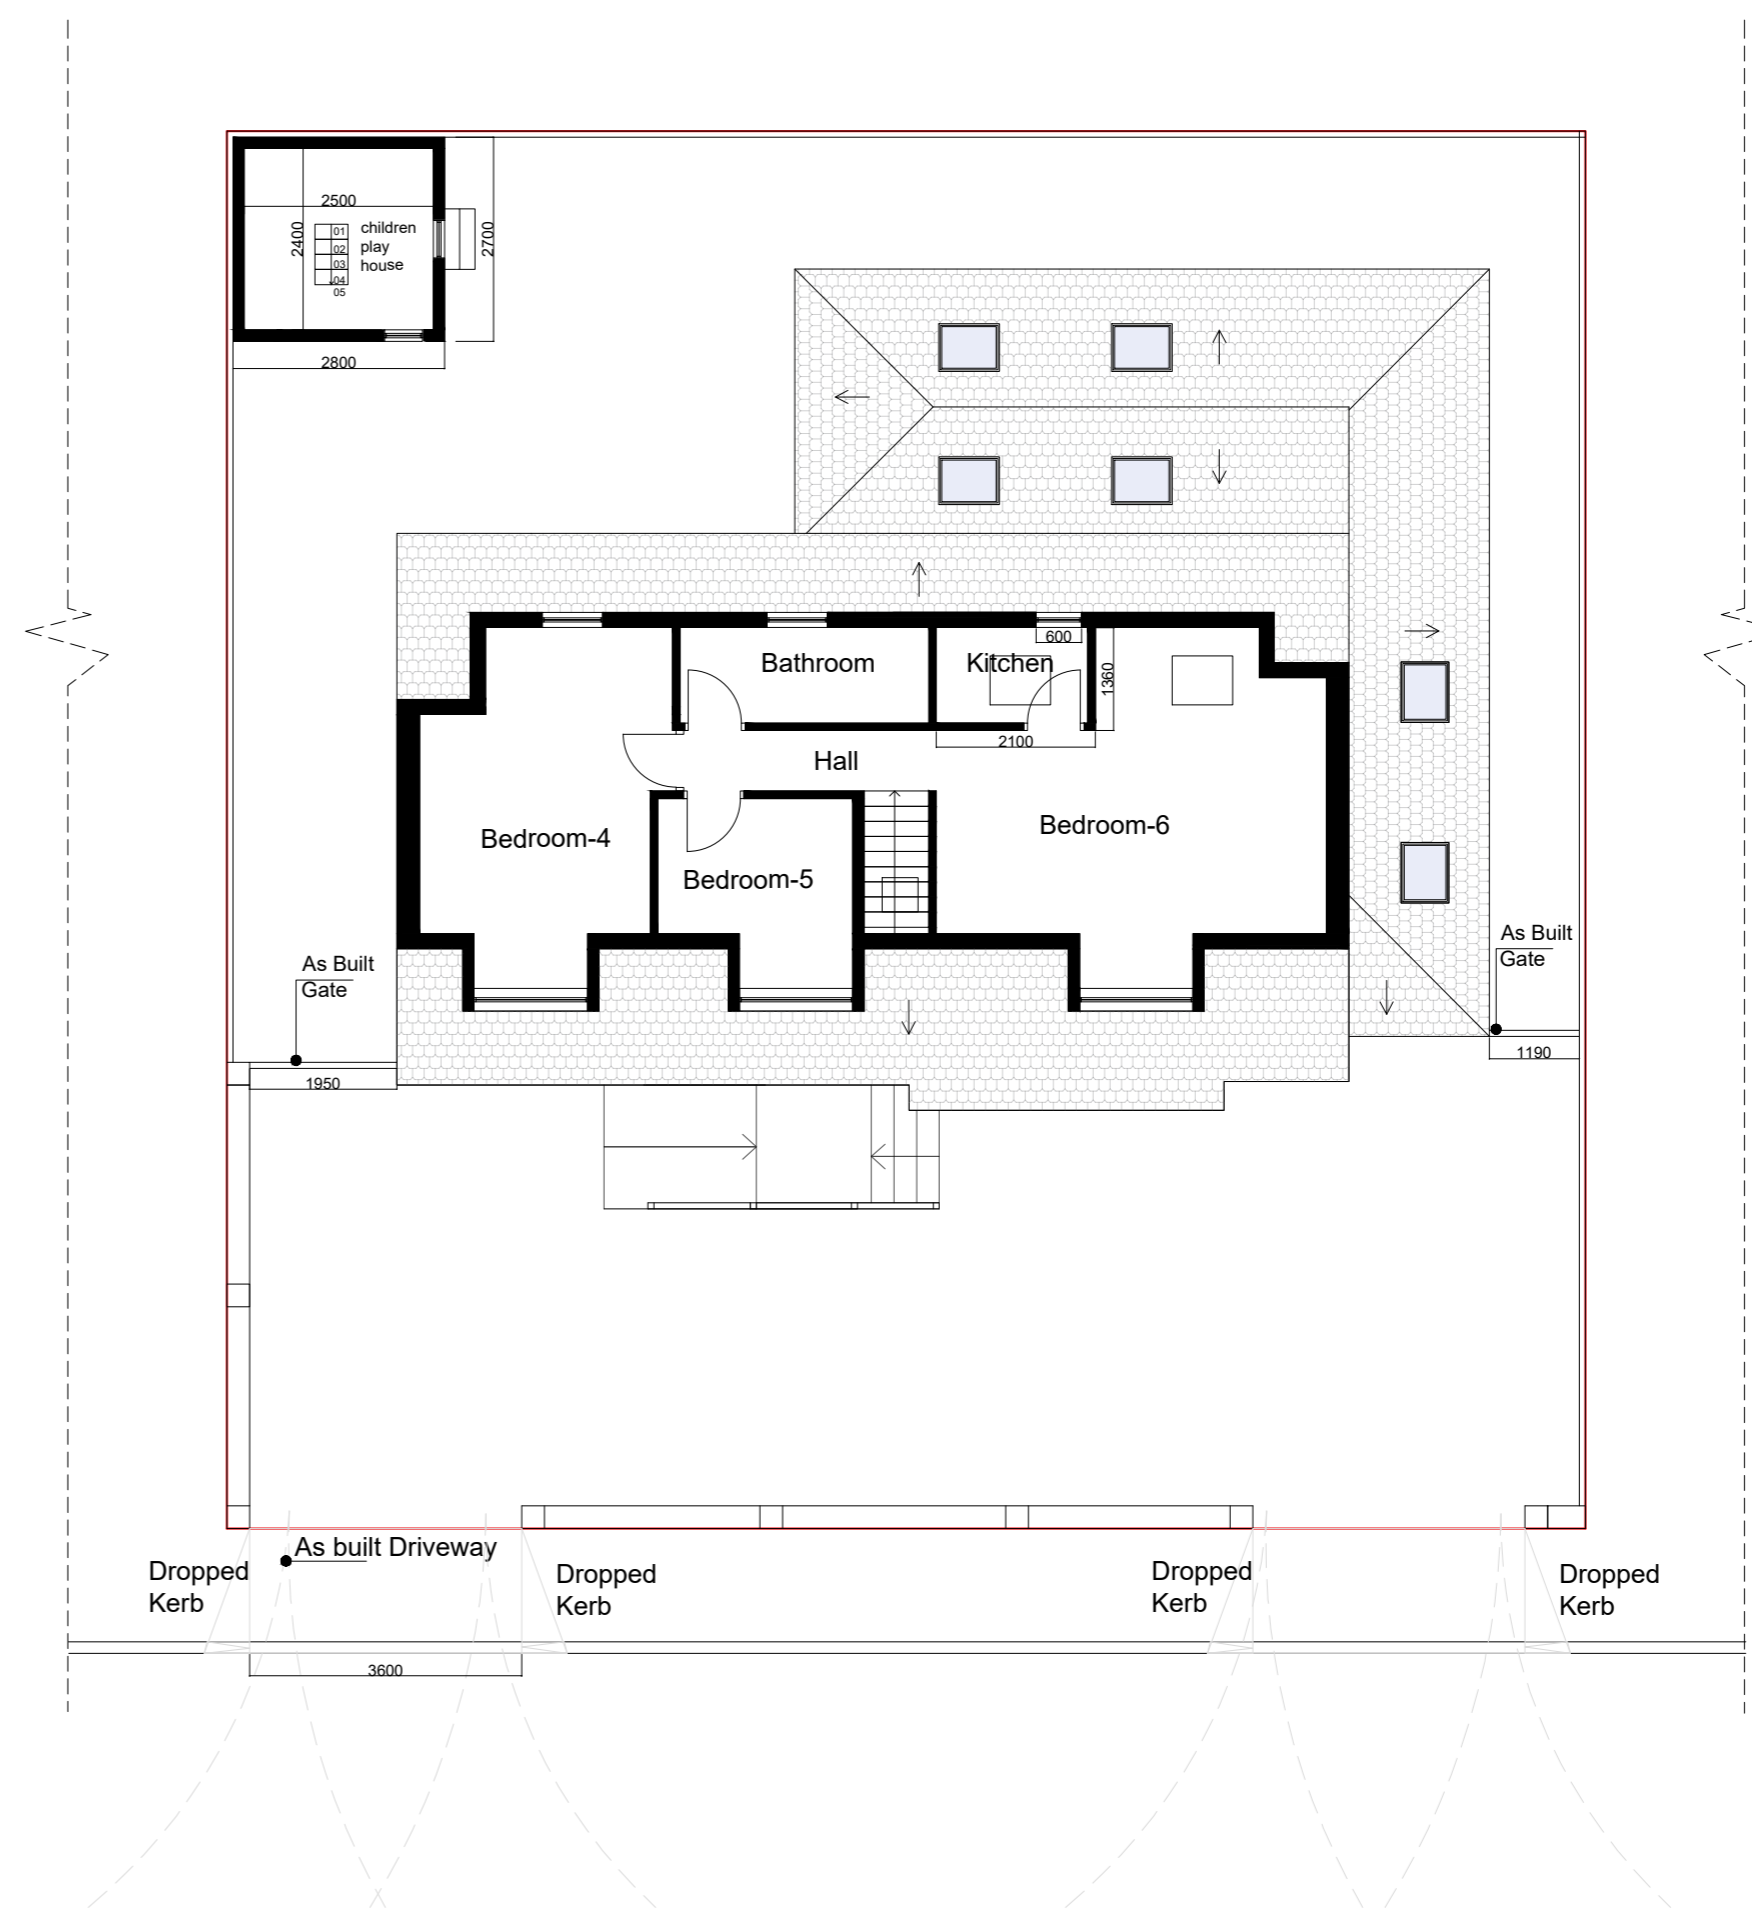

As Built Ground Floor Plan

As Built First Floor Plan

Drawing Name	
As Built Plans	
Project Address	
2 Greystones Close Aberford Leeds LS25 3AR	
Scale	Date
1/100 at A2	26.04.2023
Designer	
DG	V4
Drawing No.	
2GreystonesClose_ As BuiltPlans_ V4	