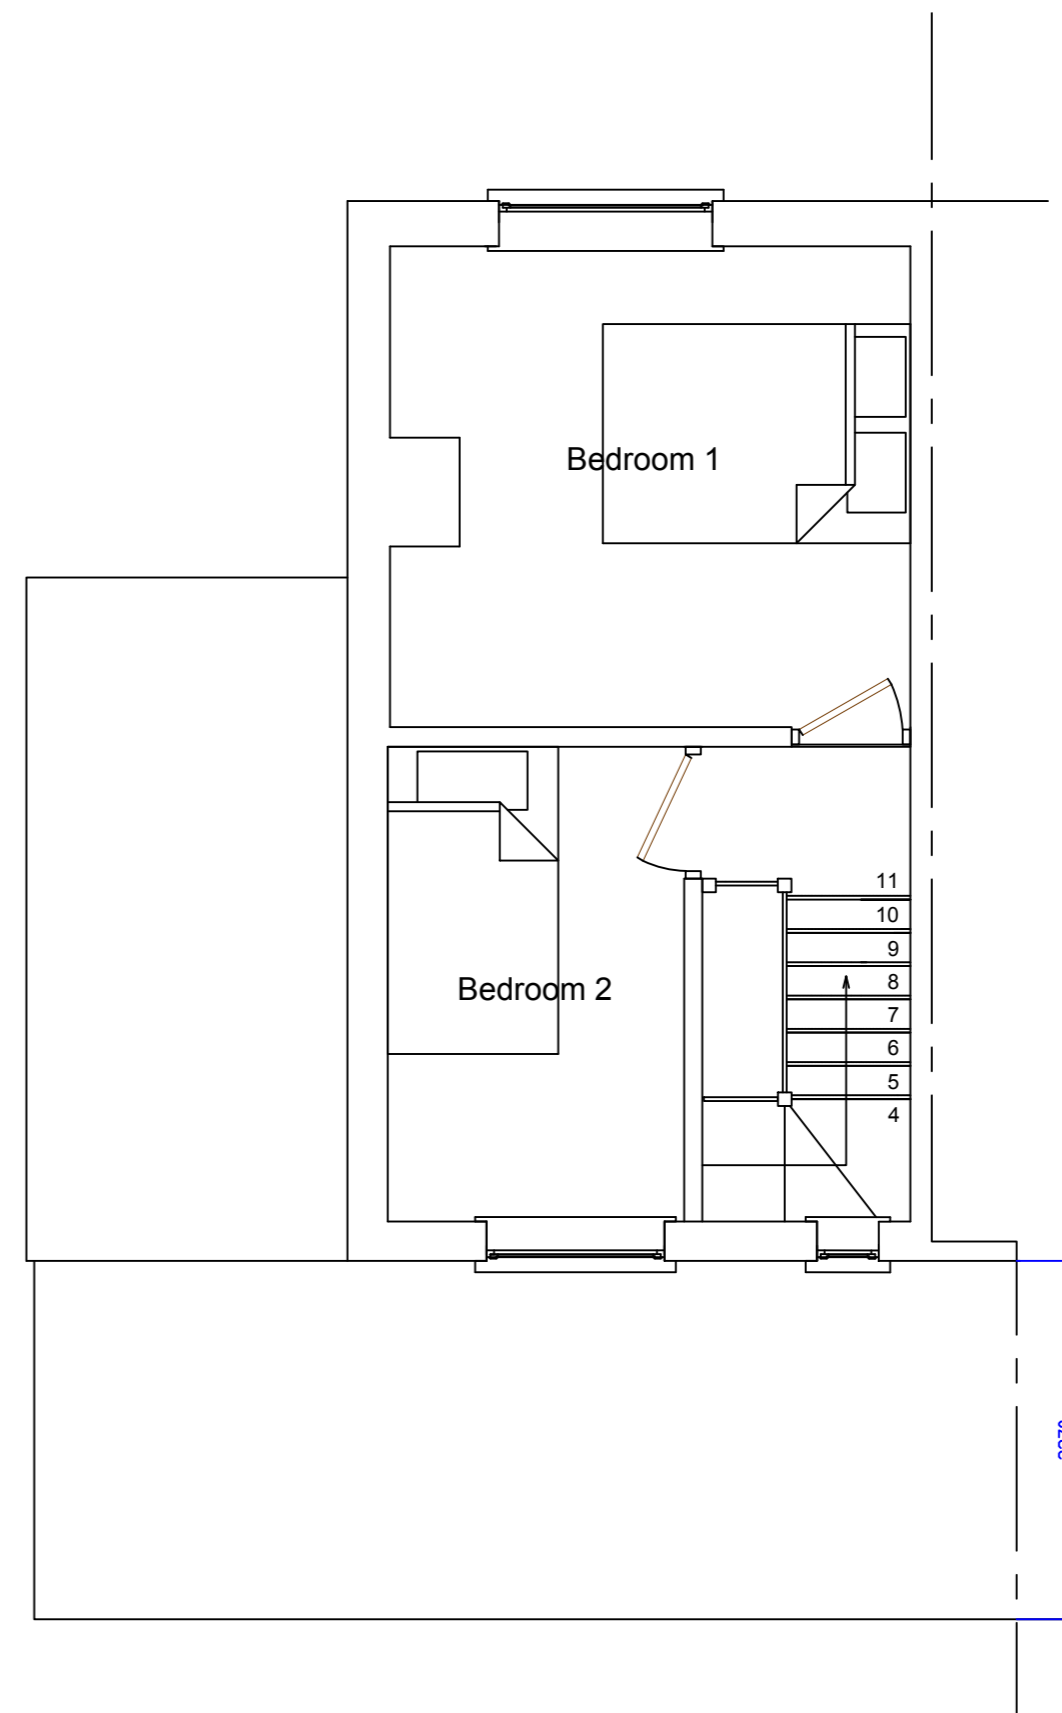

**Existing Ground Floor Plan**

**Existing First floor Plan**

Client	Title	Scale	<b>WAVENEY BESPOKE</b> <small>ARCHITECTURAL &amp; DESIGN SPECIALISTS</small>
Phil & Tam Driver	Existing floor plans	1/50 @ A2	
Address		Drawing number	
3 Chapel Cottage Withersdale Street Mendham Suffolk		3021 - KD - 01	
		Drawing Date	Drawn by
		09/05/23	BIJ