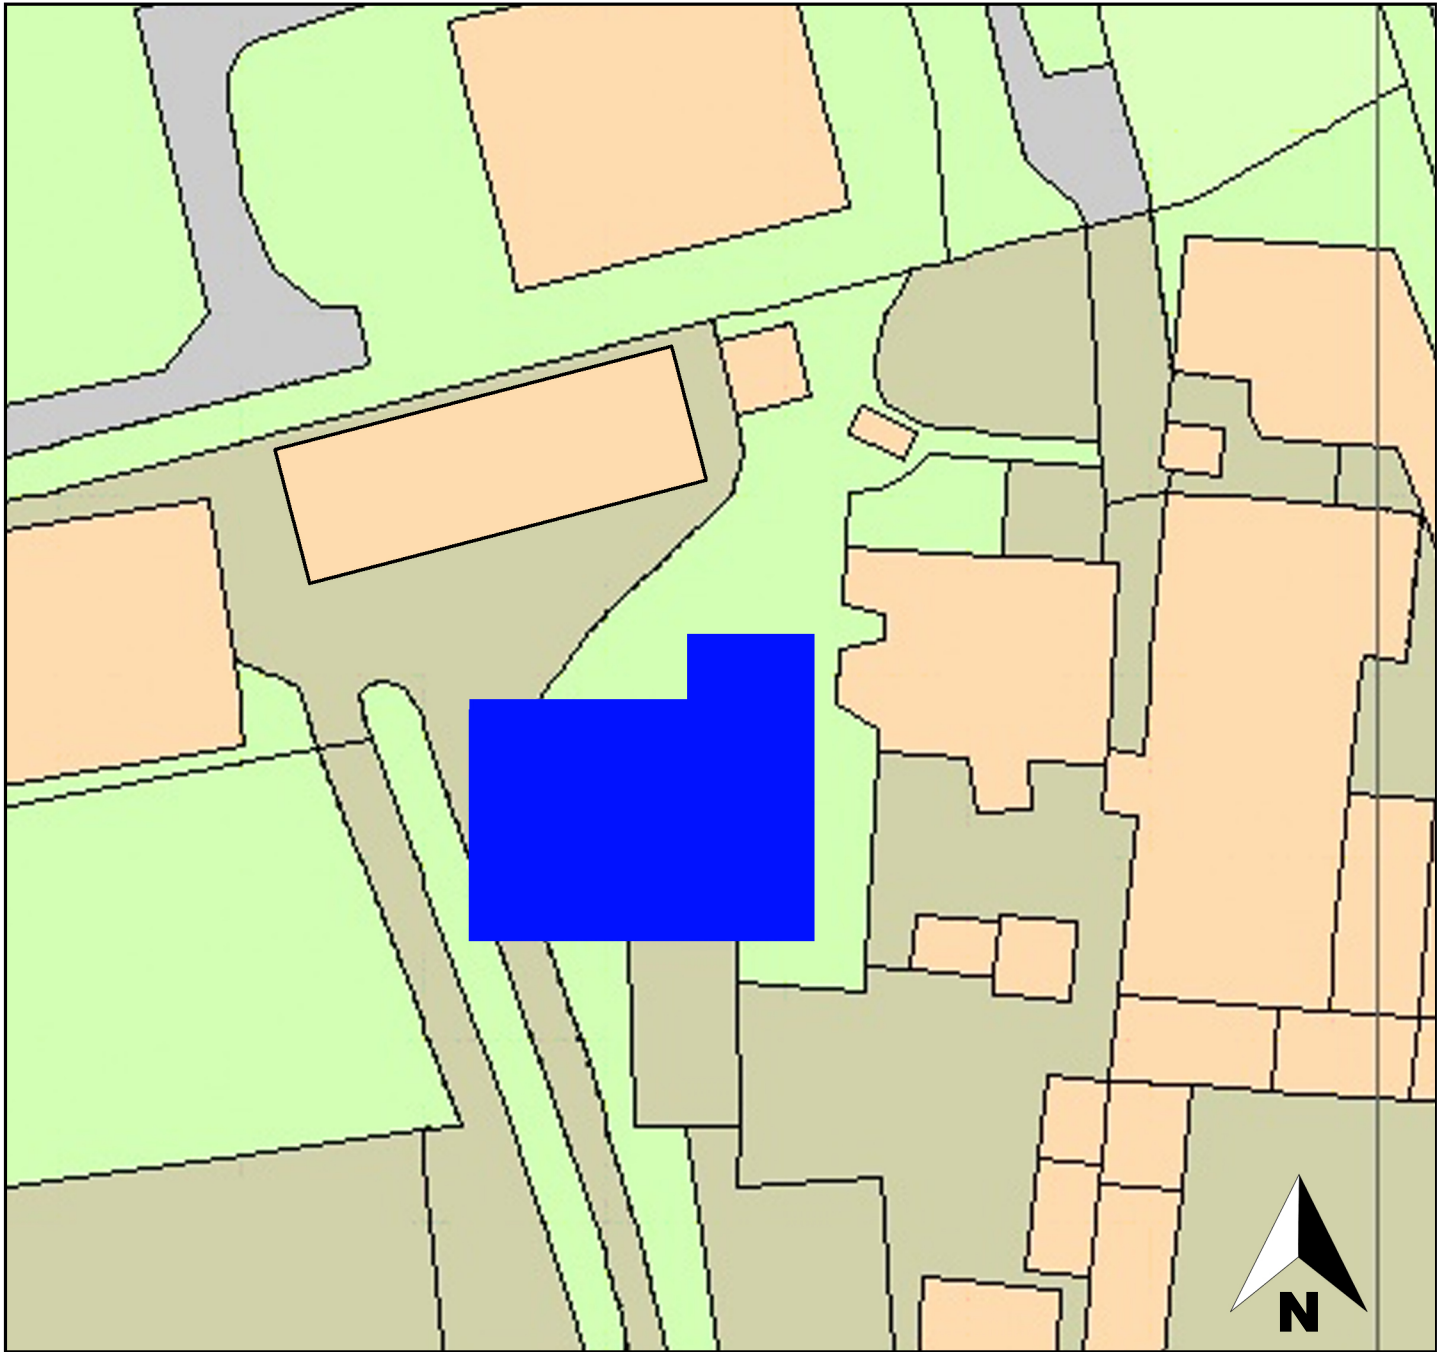

Northumberland Zoo

Critically Endangered Species House Planning

Location Plan

Proposed Block Plan

 Proposed Building

BLOCK PLAN

SCALE 1:500 on A4
CENTRE COORDINATES: 419160, 597585