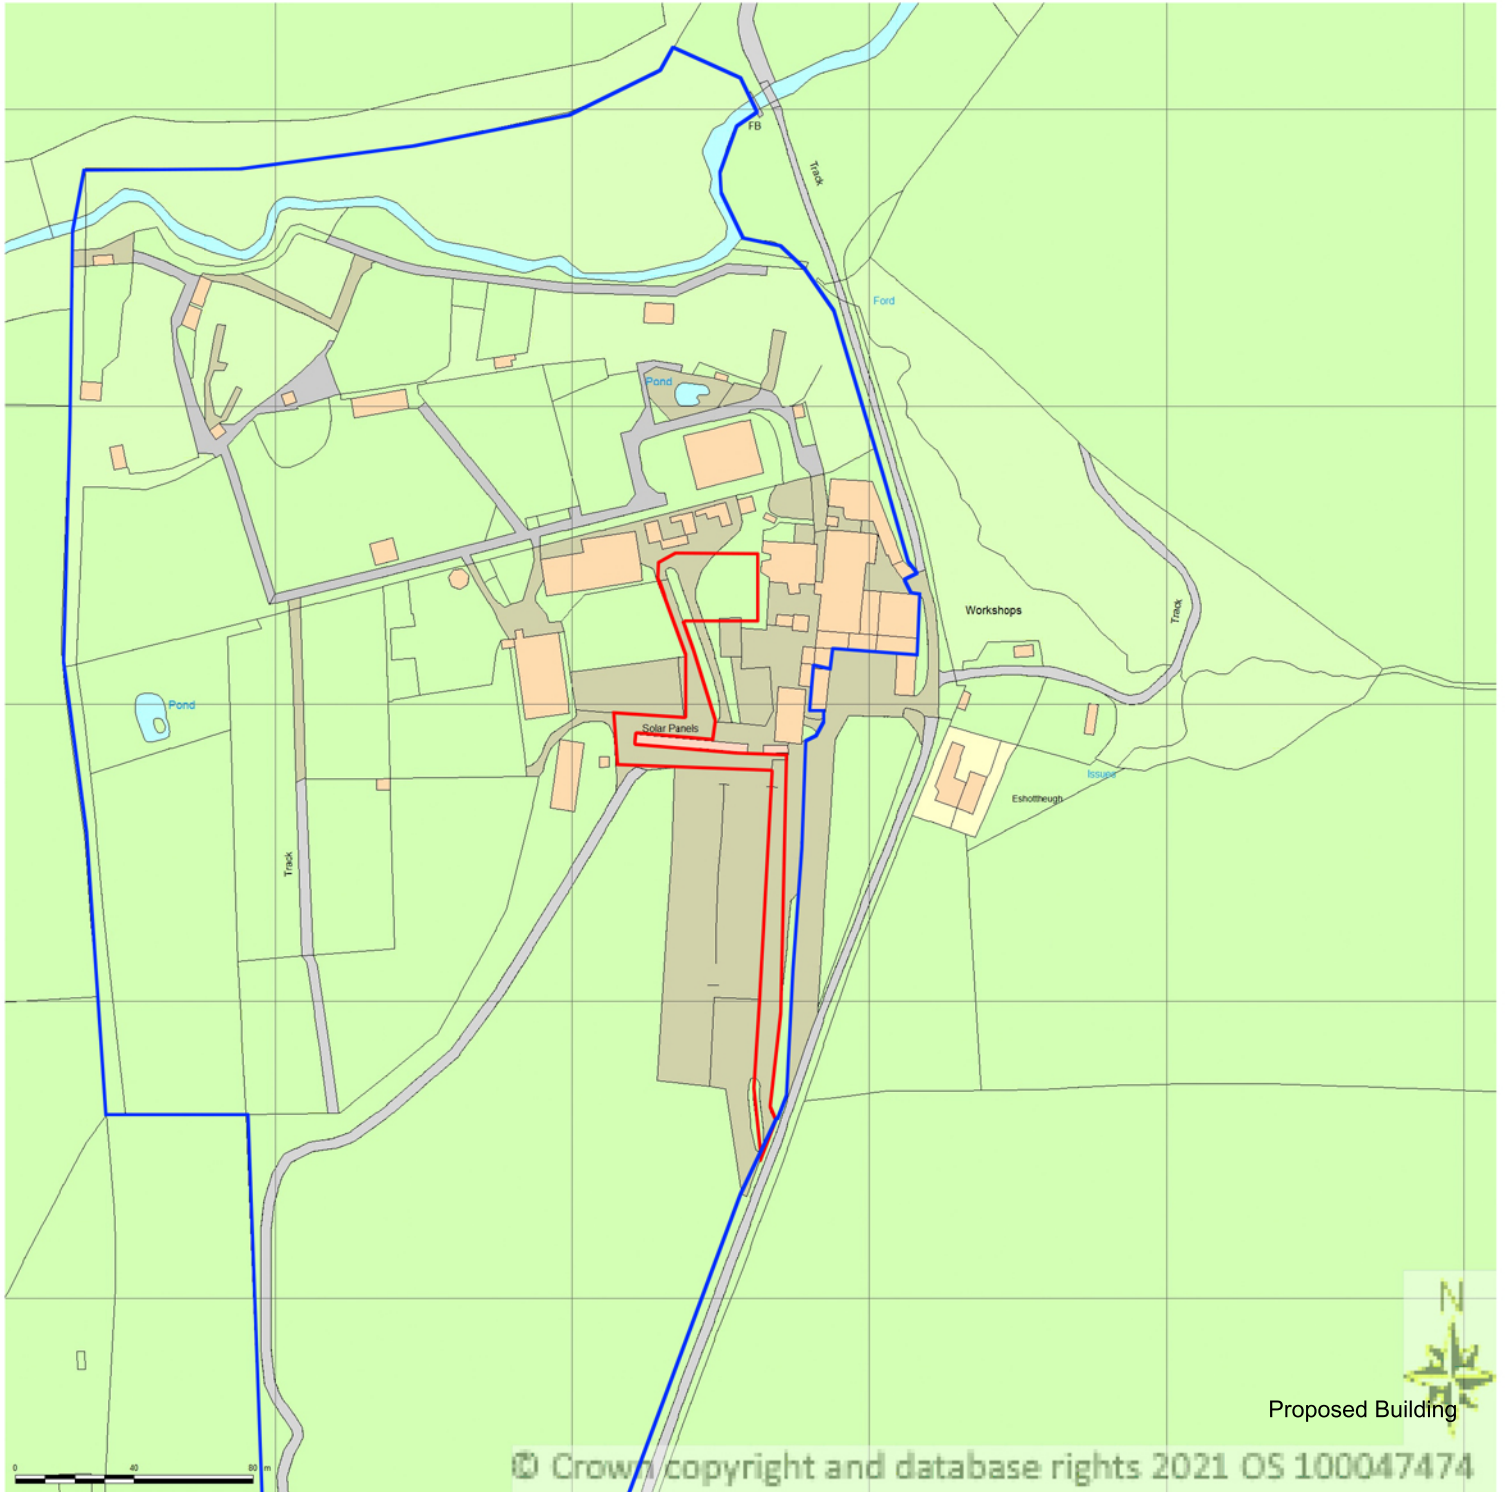

# Northumberland Zoo

## Animal House Planning 2022

### Site Plan

	Site Access
	Zoo Boundary

### SITE PLAN

SCALE 1:2500 on A4  
CENTRE COORDINATES: 419160, 597585

© Crown Copyright and database rights 2021 OS 100047474