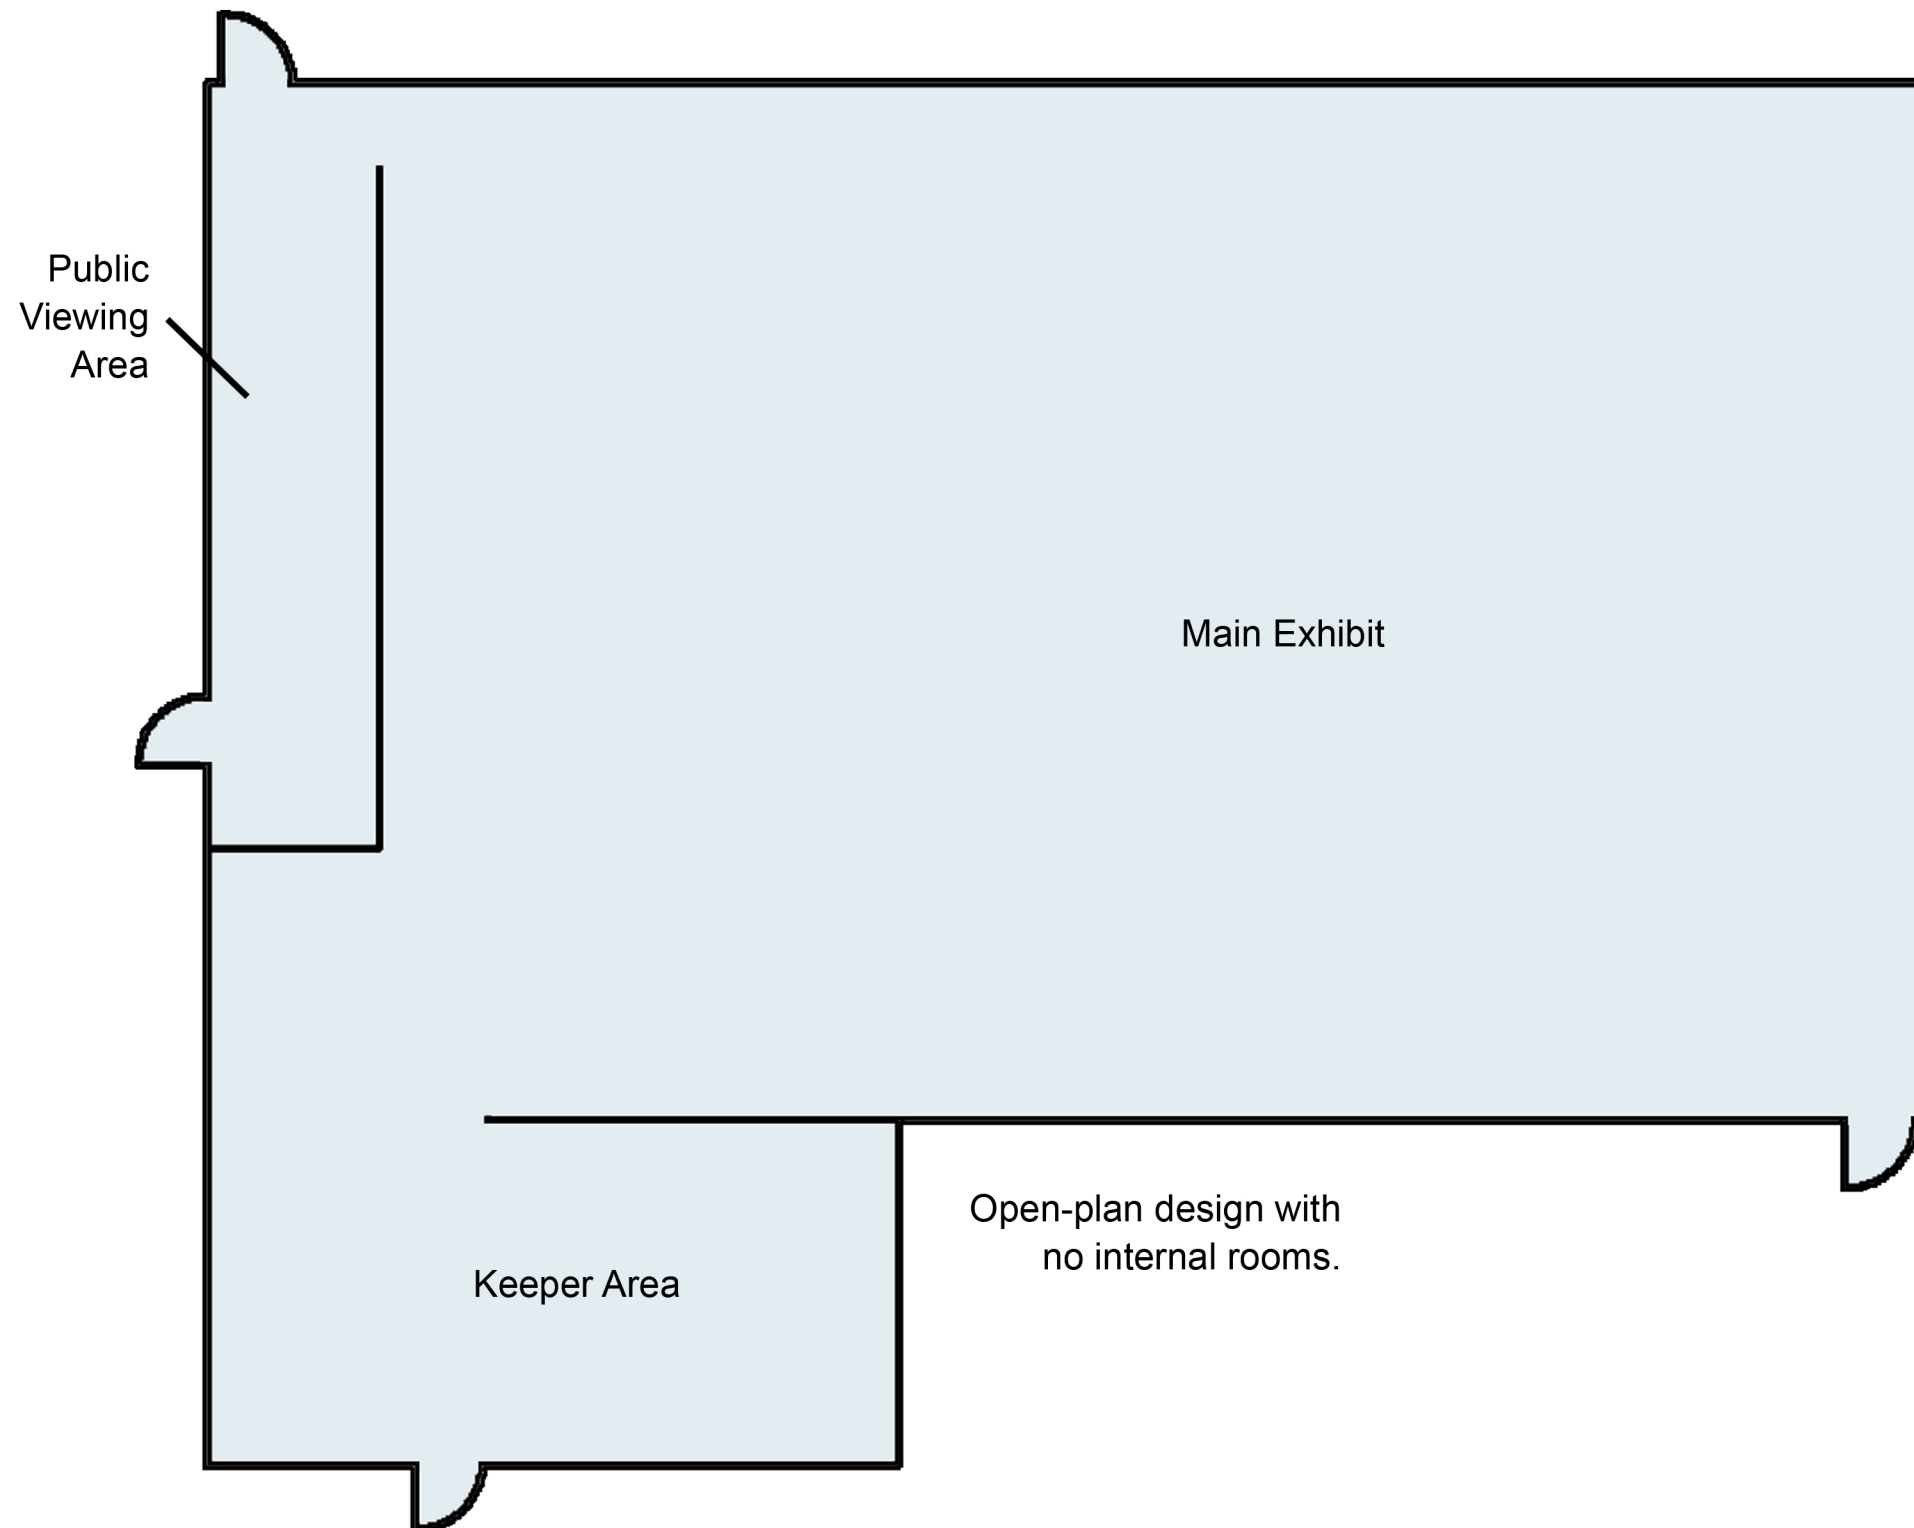

Northumberland Zoo

Critically Endangered Species House
Open Space Floor Plan

Open-plan design with
no internal rooms.

Scale Bar
1:100