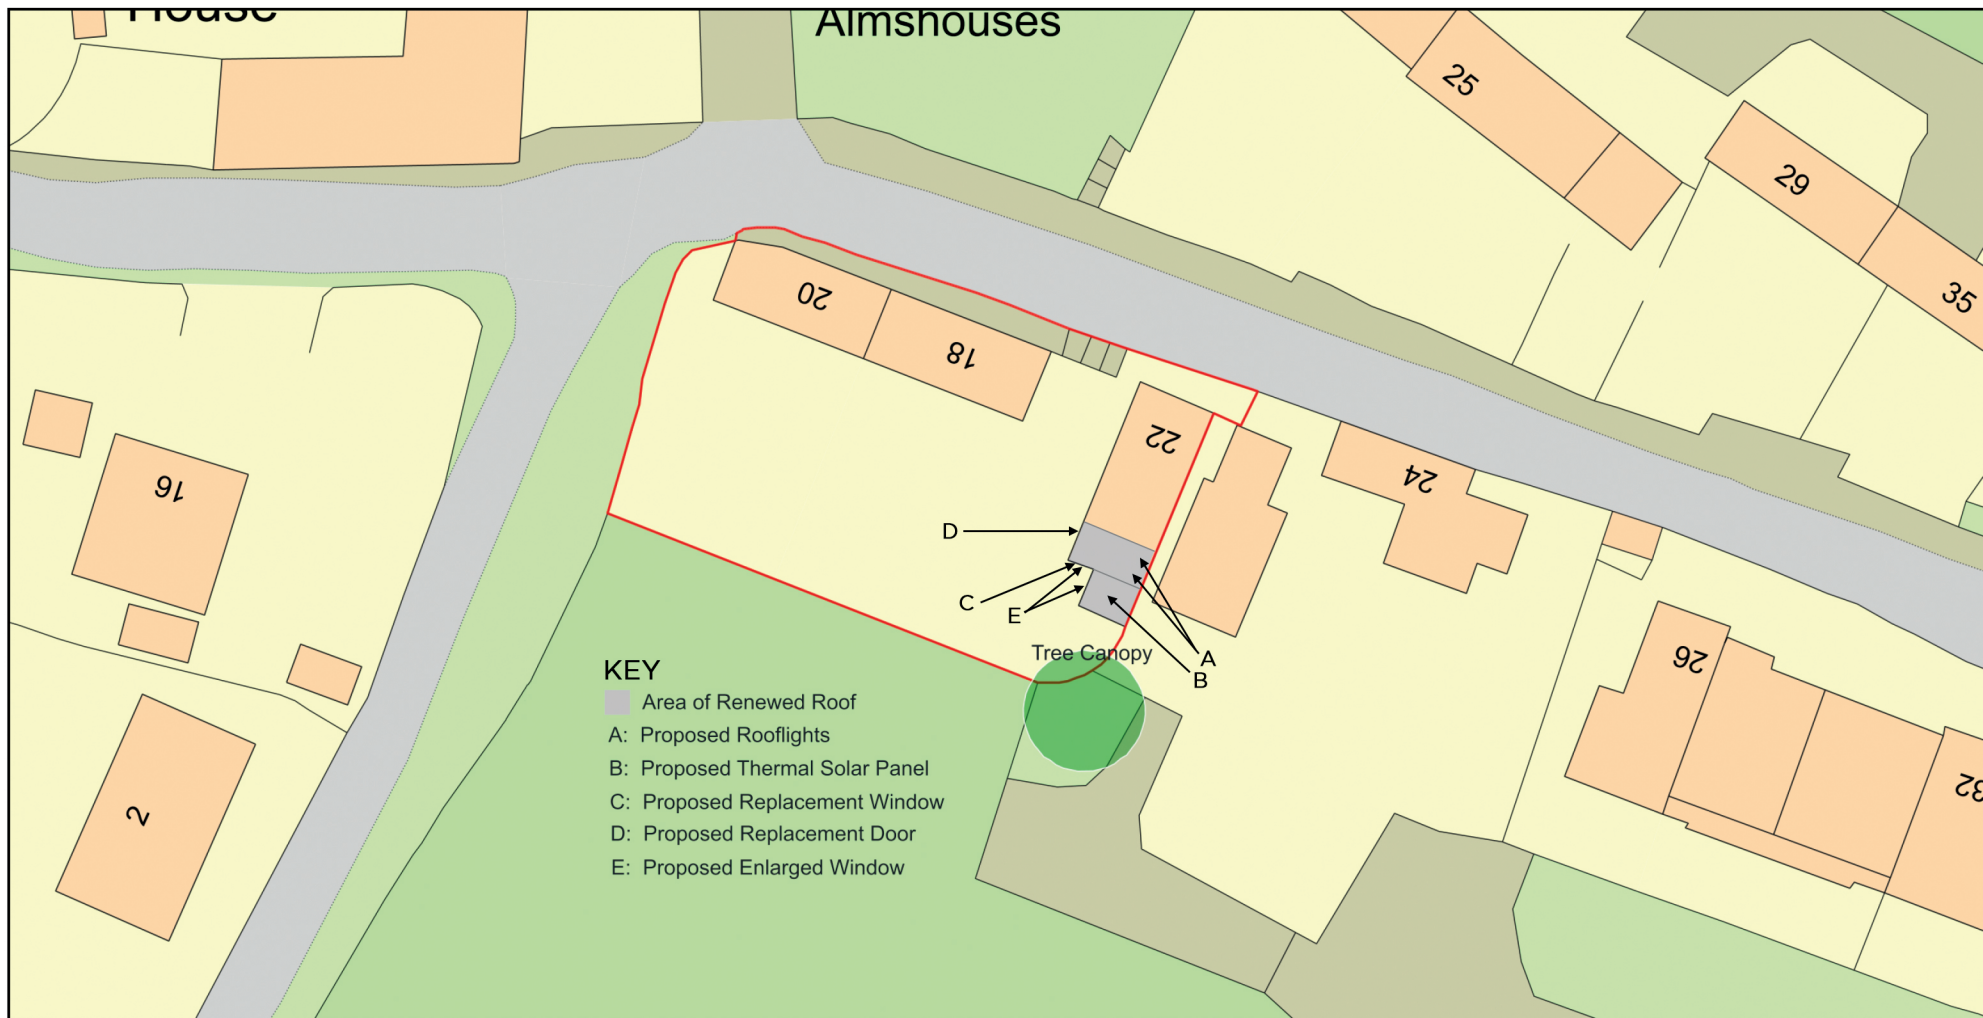

Site Plan: 22 Bridge Street, King's Cliffe

Plan Produced for: Jennie Brownlie

Date Produced: 08 May 2023

Plan Reference Number: TQRQM23128134202590

Scale: 1:500 @ A4

© Crown copyright and database rights 2023 OS 100042766