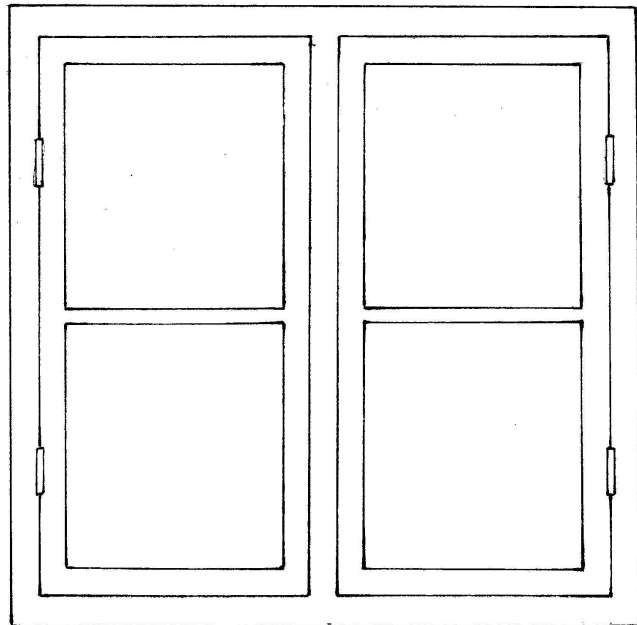

Downstairs - South Elevation

Lean To - West Elevation

22 Bridge Street, King's Cliffe  
Proposed Replacement Windows - External  
Scale 1:10 (A4)

Traditional flush casement in English oak,  
painted off white with linseed oil paint.  
Ironmongery fitted which secures casements  
in open position.