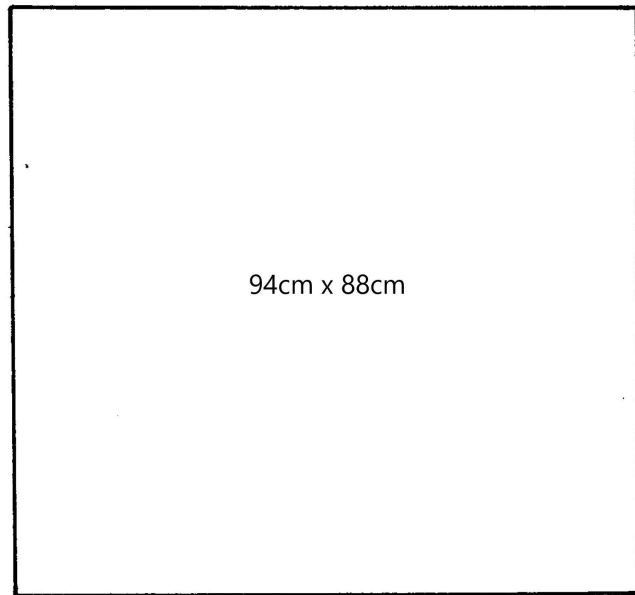

22 Bridge Street, King's Cliffe
Bathroom Window Dimensions
- Existing and Proposed
Scale 1:10 (A4)

Existing

Proposed