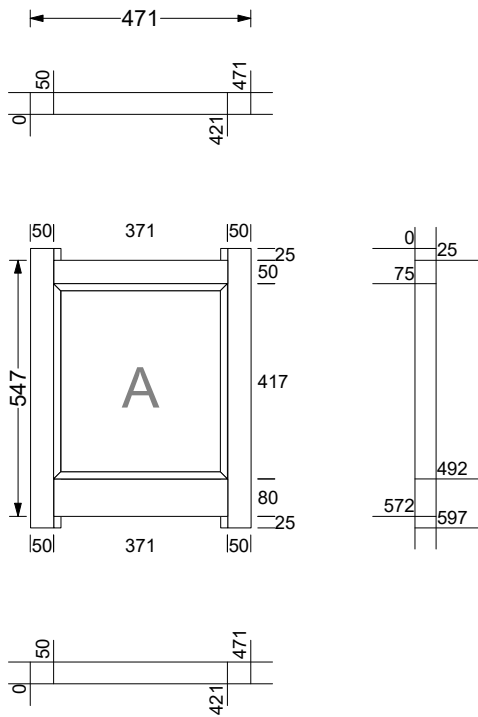

Client **Steven Mortlock**

Job

1 X Screen - TOP

1 X Screen - MIDDLE 2

MIDDLE 2
Screen Casement Right Hung x 2, Screen Casement Left Hung x 2

1 X Screen - BOTTOM

BOTTOM
Screen Casement Top Left Hung x 4

BOTTOM
Door Right Hung

BOTTOM
Door Left Hung