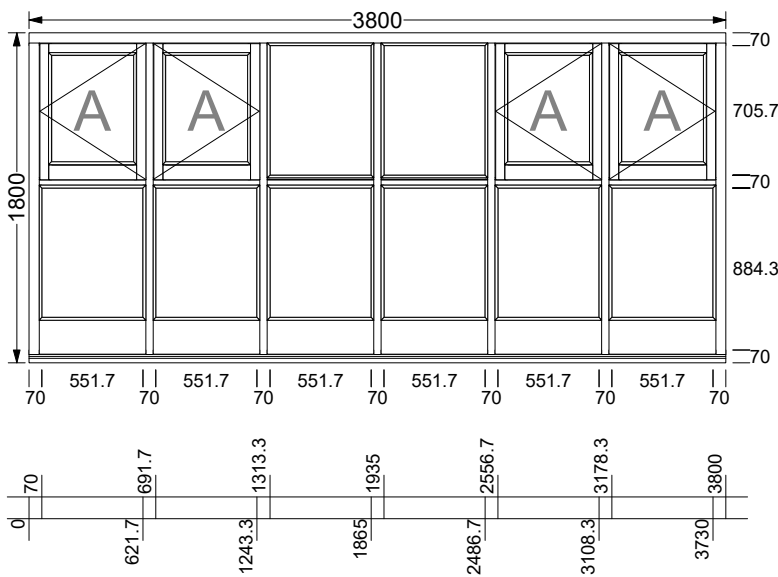

Client **Steven Mortlock**

Job

1 X Screen - TOP

1 X Screen - MIDDLE 2

MIDDLE 2
Screen Casement Right Hung x 2, Screen Casement Left Hung x 2

1 X Screen - BOTTOM

BOTTOM
Screen Casement Top Left Hung x 4

BOTTOM
Door Right Hung

BOTTOM
Door Left Hung