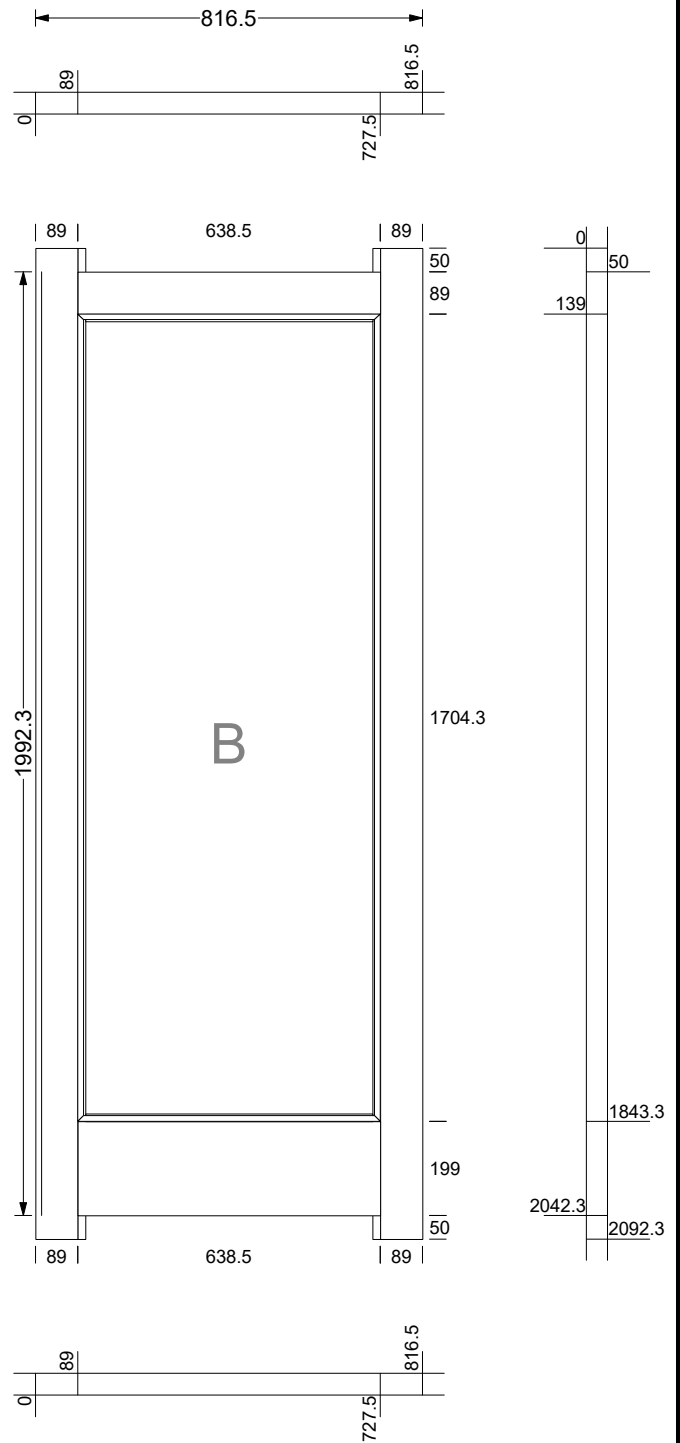

Client **Steven Mortlock**

Job

1 X Screen - TOP

1 X Screen - MIDDLE 2

MIDDLE 2
Screen Casement Right Hung x 2, Screen Casement Left Hung x 2

1 X Screen - BOTTOM

BOTTOM
Screen Casement Top Left Hung x 4

BOTTOM
Door Right Hung

BOTTOM
Door Left Hung