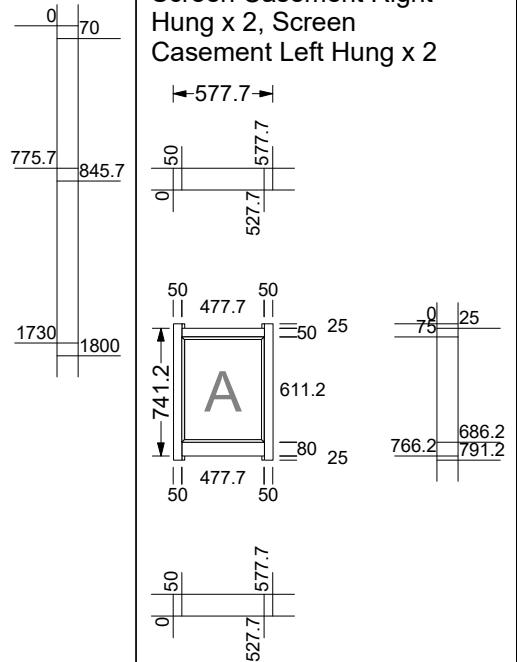

Client **Steven Mortlock**

Job

1 X Screen - TOP

1 X Screen - MIDDLE 2

MIDDLE 2
Screen Casement Right Hung x 2, Screen Casement Left Hung x 2

1 X Screen - BOTTOM

BOTTOM
Screen Casement Top Left Hung x 4

BOTTOM
Door Right Hung

BOTTOM
Door Left Hung