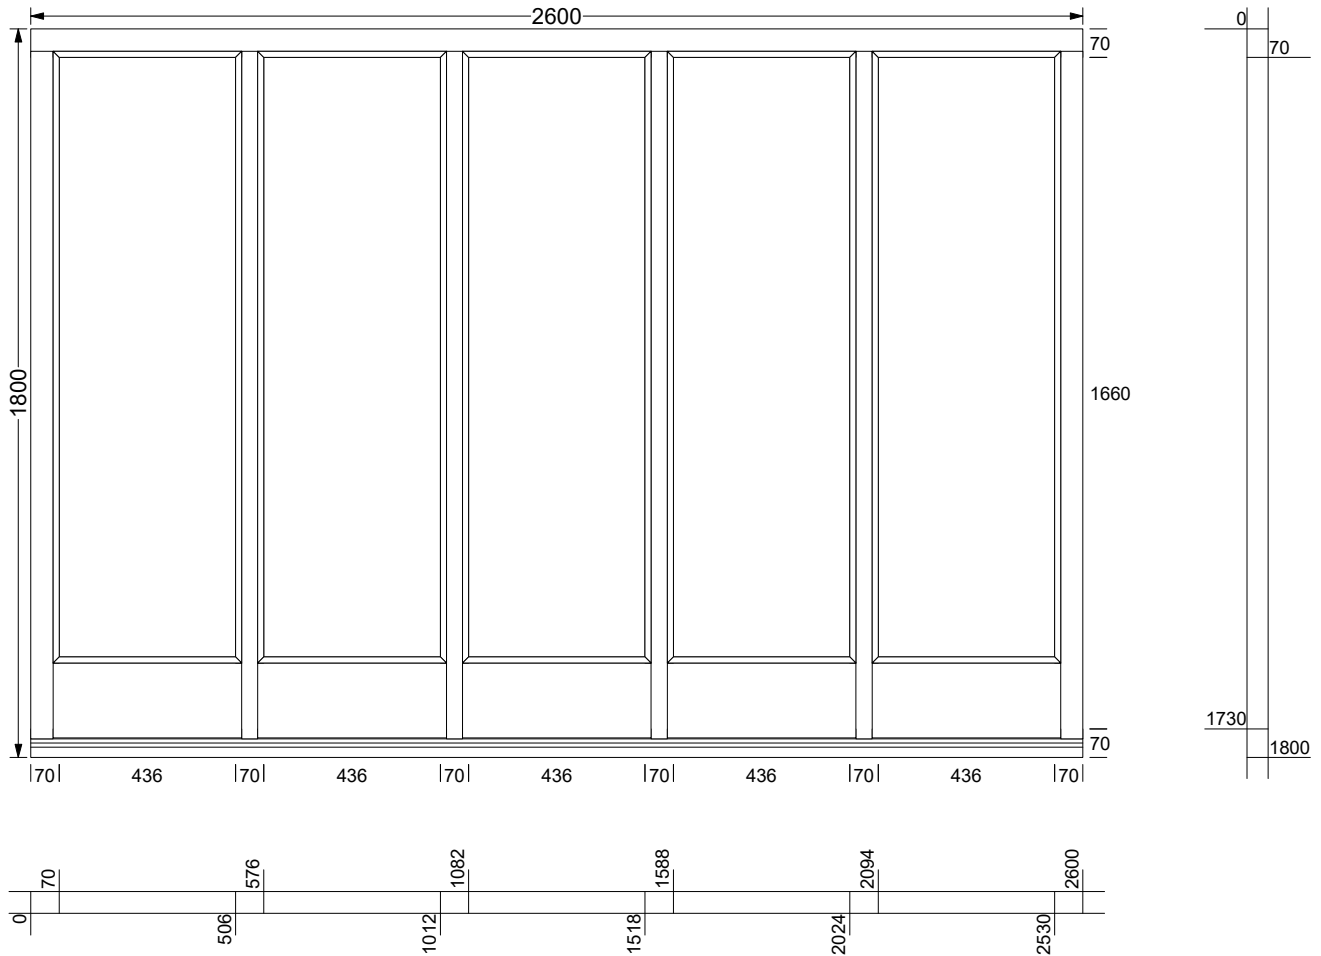

Client **Steven Mortlock**

Job

1 X Screen - TOP

1 X Screen - MIDDLE 2

MIDDLE 2
Screen Casement Right Hung x 2, Screen Casement Left Hung x 2

1 X Screen - BOTTOM

BOTTOM
Screen Casement Top Left Hung x 4

BOTTOM
Door Right Hung

BOTTOM
Door Left Hung