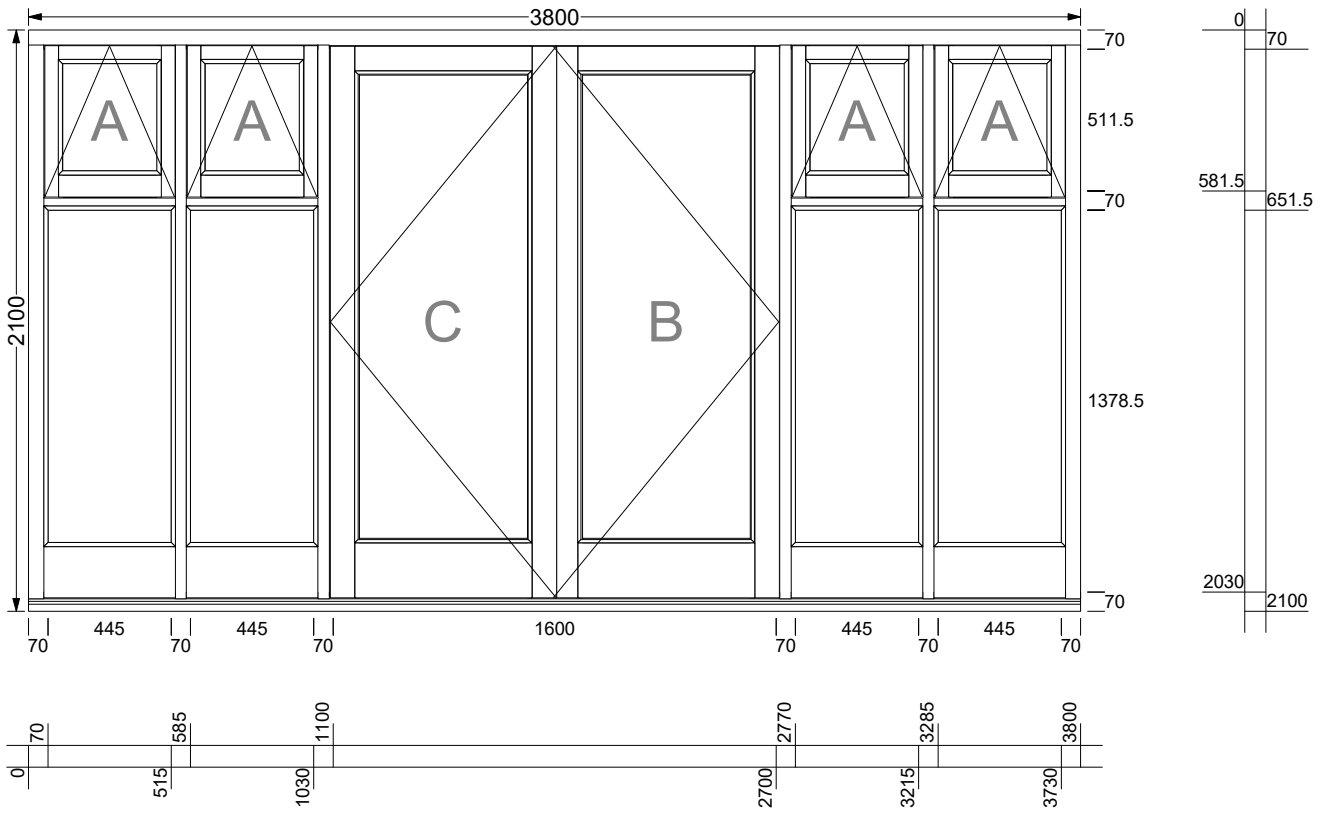

Client **Steven Mortlock**

Job

1 X Screen - TOP

1 X Screen - MIDDLE 2

MIDDLE 2
Screen Casement Right Hung x 2, Screen Casement Left Hung x 2

1 X Screen - BOTTOM

BOTTOM
Screen Casement Top Left Hung x 4

BOTTOM
Door Right Hung

BOTTOM
Door Left Hung