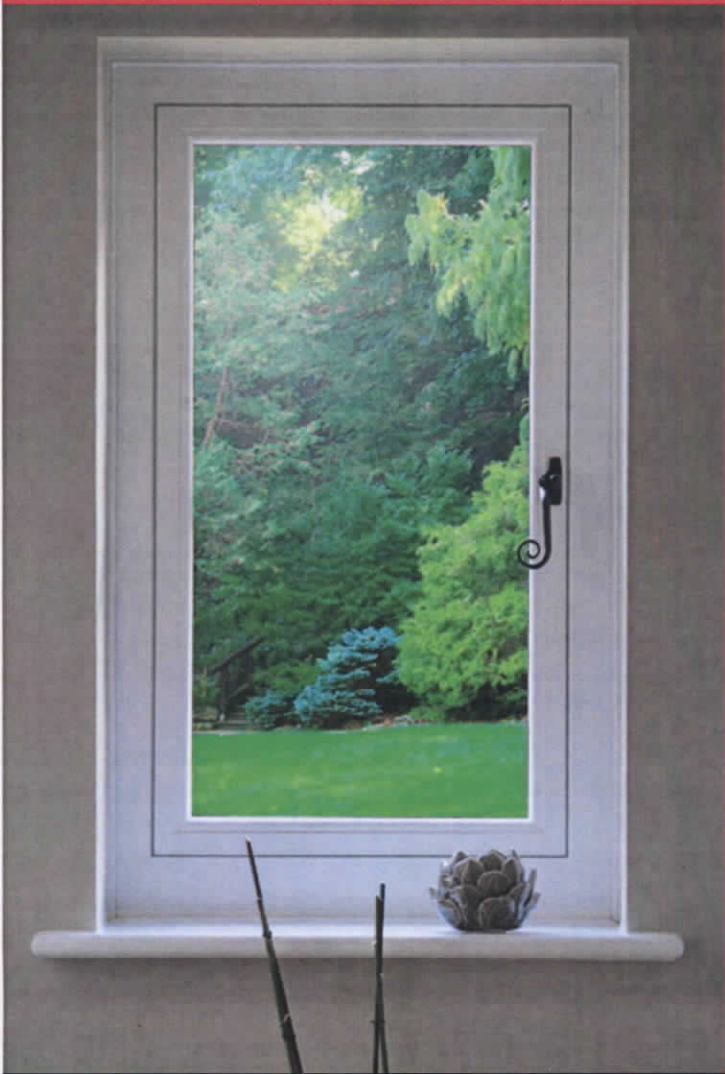

RESIDENCE 7.....the only choice for your home.