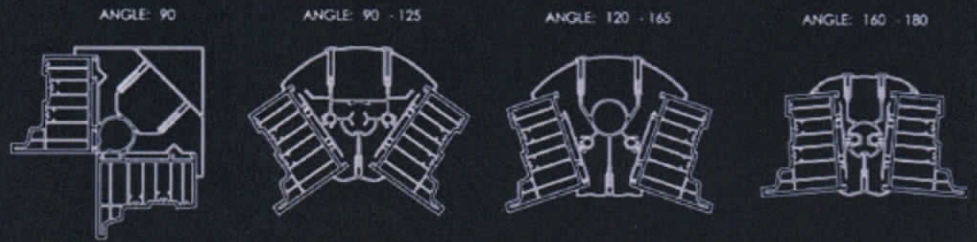

PLEASE NOTE ALL PRODUCTS ARE MANUFACTURED WITHIN $\pm 2\text{mm}$ TOLERANCE

Options

Floating Mullion

The R9 Image (above) is only to depict the option of introducing a floating mullion - this can be also be facilitated on a R7 frame

Bay Assemblies

MINI RADLINGTON

165mm x 30mm Cill
STANDARD CILL

DEEP RADLINGTON

165mm x 55mm Cill

AUTHENTIC CILL DETAIL

To add the finishing touch to your new windows the Radlington Cill is the modern interpretation of timber cills, designed to authentically accompany your R7 windows and doors so you can recreate that stunning look in both modern and period homes.