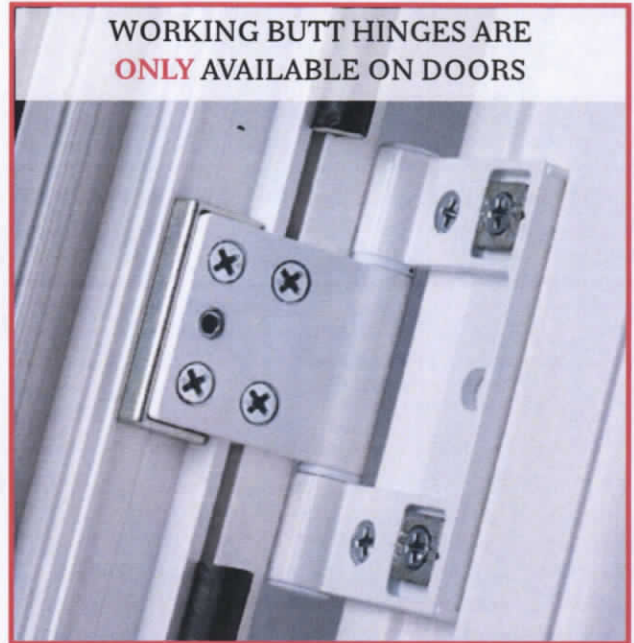

There are five options:
28mm Decorative, Staff & Square,
44mm Decorative & Square.

Example below shows a 28mm
Standard Decorative bead.

Manufacturing Techniques

A modern welding technique fuses the joints together diagonally with a visible seam for a contemporary quality feature and with the benefit of the unique R7 appearance.

**STANDARD
"Decorative"**

**"Staff"
*Special Request**

**"Square"
Standard with Eclectic
Grey Both Sides**

PLEASE NOTE
'Staff Beads' have limitations
smallest sash size
600 x 600mm

Options

Optional butt hinges (Painted White also in Black) as depicted below.

Dummy butt hinges have the same appearance when closed as a traditional working type hinge, but are mounted onto the appropriate position to the outside of the window sash, and allow the use of modern egress and friction hinges (which are a standard feature). Working butt hinges can be fitted onto open outward door sashes only. **Both of these features are optional extras.**