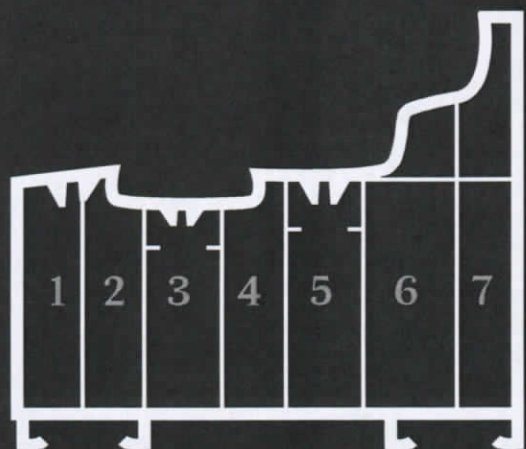

BESPOKE SHAPED FRAMES

Special design frames such as gables can be produced but with size limitations, these will usually require templates, and have increased delivery periods (8-10 weeks) from final surveyed measurements. It should be noted that there is no fixed light outer frame available and all glass areas will require the introduction of a dummy sash.

PLEASE NOTE ALL PRODUCTS ARE MANUFACTURED WITHIN $\pm 2\text{mm}$ TOLERANCE