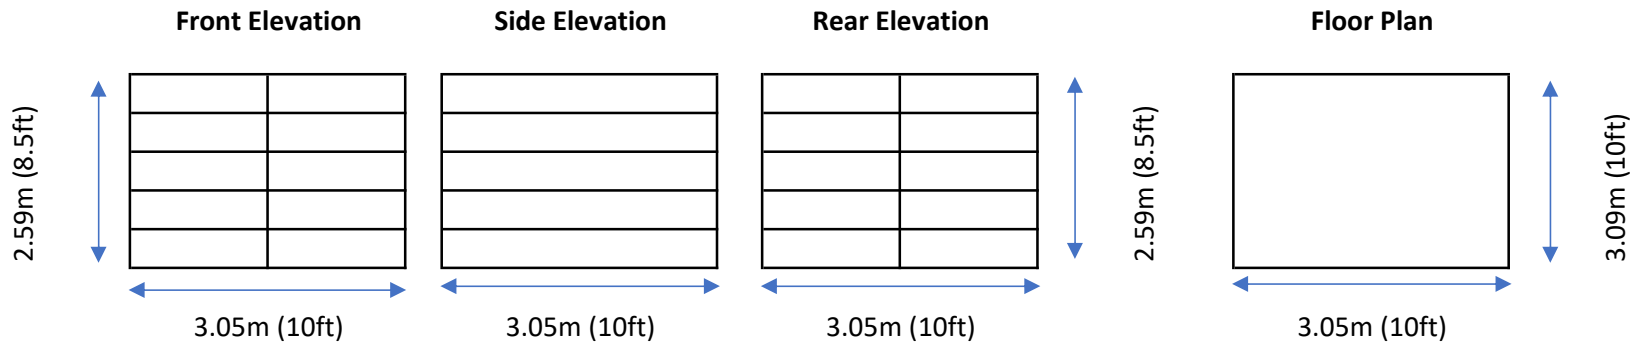

Elevation Drawings for a 10ft x 10ft container (3.09m x 3.09m) and 8.5ft to the eaves (2.59m)

\*Colour - Dark Green